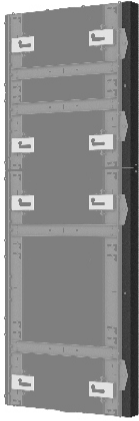

TiLED™ 3 High dvLED Wall Mount Side Covers for Sony Crystal LED C and B-Series **SKU: TILSC3HS01**

Built for the Sony Crystal LED C and B-Series. Side covers add a clean aesthetic trim to the sides of unsightly LED displays. The modular design allows you to stack side covers vertically to cover any configuration greater than 3 rows high.

- Sold as a pair, TILSC3HS01 will cover 3 LED panel high for the left and right side of a configuration (1 for each side)
- Use with TILSC2HS01 to stack side covers vertically to cover any configuration greater than 3 rows high
- Modular design supports creative video wall design
- Standard, off-the-shelf solution set means product is stockable and ready to ship – no custom lead times

Specifications

Characteristics & Features

Accessory Type	Mounting Brackets
Adjustability	Fixed
Application	Wall
Color	Black
LED Display Model	Sony Crystal LED C and B
Manufacturer	Sony
Number of Displays	3
Orientation	Landscape
Special Features	<ul style="list-style-type: none">• LED Video Wall• Multi-Display
TAA Compliant	No