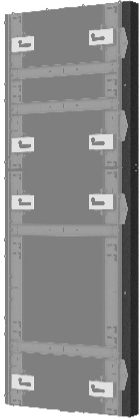

TiLED™ 2 High dvLED Wall Mount Side Covers for Sony Crystal LED C and B-Series **SKU: TILSC2HS01**

Built for the Sony Crystal LED C and B-Series. Side covers add a clean aesthetic trim to the sides of unsightly LED displays. The modular design allows you to stack side covers vertically to cover any configuration greater than 2 rows high.

- Sold as a pair, TILSC2HS01 will cover 2 LED panel high for the left and right side of a configuration (1 for each side)
- Use with TILSC3HS01 to stack side covers vertically to cover any configuration greater than 3 rows high
- Modular design supports creative video wall design
- Standard, off-the-shelf solution set means product is stockable and ready to ship – no custom lead times

Specifications

Characteristics & Features

Accessory Type	Mounting Brackets
Adjustability	Fixed
Application	Wall
Color	Black
LED Display Model	Sony Crystal LED C and B
Manufacturer	Sony
Number of Displays	2
Orientation	Landscape
Special Features	<ul style="list-style-type: none">• LED Video Wall• Multi-Display
TAA Compliant	No