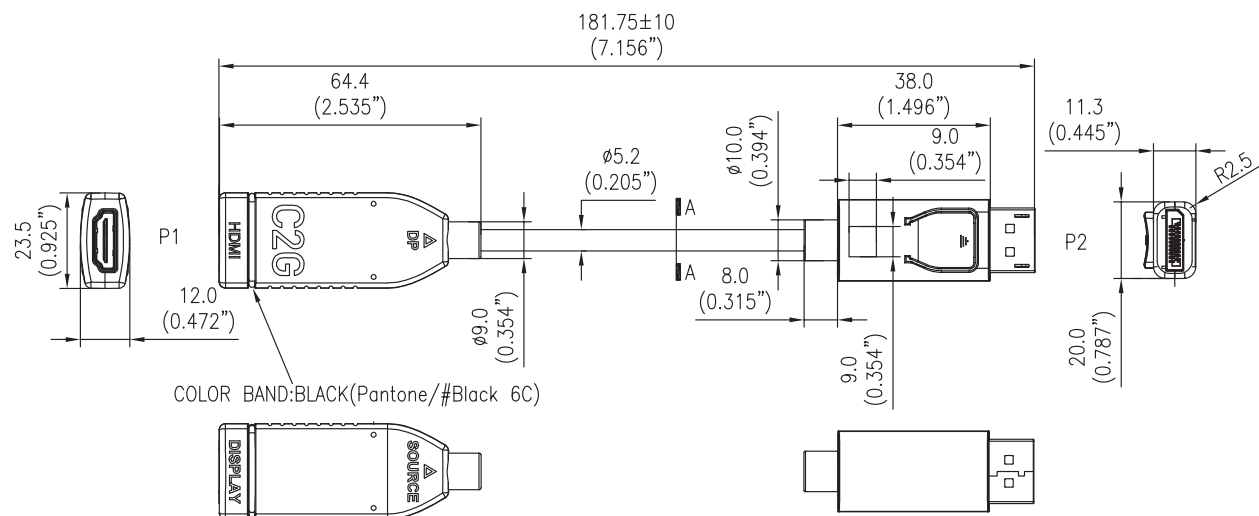

ELECTRICAL SPECIFICATIONS

- DisplayPort to HDMI Adapter Power Consumption: 396mW (120mA/3.3V)

PHYSICAL SPECIFICATIONS

- Operating Temperature: 0°C - 40°C (0% - 90%RH)
- Storage Temperature: -10°C - 60°C (0% - 90%RH)

PHYSICAL CHARACTERISTICS

- HDMI 19pin Female Connector: Solder Type, Contacts: Brass, Gold Flash, Housing: LCP, Black, Shell: Nickel Plated
- DisplayPort Male Connector: Solder Type, Contacts: Brass, Gold Flash, Housing: LCP Black, Shell: Nickel Plated
- Adapter Hood: Molded Black (Pantone/#Black 6C) PVC
- Color Band: Black (Pantone#Black 6C) 12 x 1.5mm
- 360° Solder to Connector Shell
- Product is CE Marked and Conforms to 2011/65/EU ROHS 2