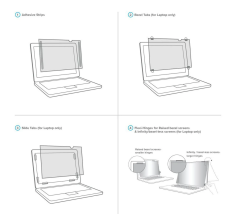

Four Easy Installation Options
Quickly and easily attach the screen directly to your display using on the four convenient installation options.

Slide tabs: attach to the side of a laptop's LCD frame to hold the privacy screen in place.

Long adhesive strips: stick on to the LCD screen for a firm, fixed hold.