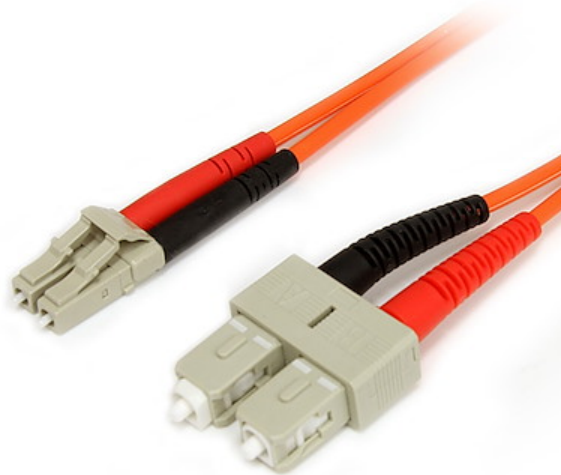

Fiber Optic Cable - Multimode Duplex 62.5/125 - LSZH - LC/SC - 2 m

**Product ID:** FIBLCSC2

The FIBLCSC2 2-meter (6.6ft) Multimode 62.5/125 Duplex Fiber Patch Cable is terminated with one LC (male) connector and one SC (male) connector, to provide the necessary connection between fiber networking devices for high-speed, long distance networks.

This LC-SC patch cable is housed in a LSZH (Low-Smoke, Zero-Halogen) flame retardant jacket, to ensure minimal smoke, toxicity and corrosion when exposed to high sources of heat, in the event of a fire. Making it ideal for use in industrial settings, central offices and schools, as well as residential settings where building codes are a consideration.

Backed by Lifetime Warranty, our LC-SC Multimode Fiber Patch cable is guaranteed to provide long-lasting dependability, and top quality performance.