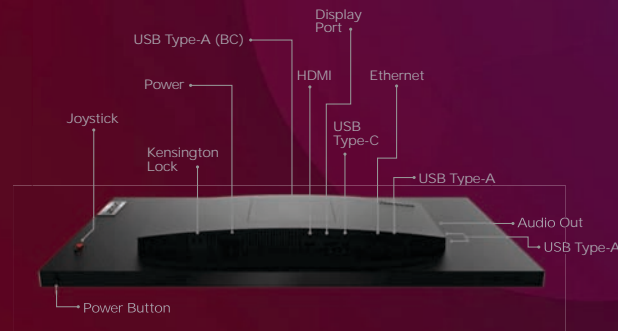

Features of ThinkVision T27p-30 monitor

Distraction-free clarity

Most work today is highly visual, regardless of whether it's content creation or not. Data analysts, coders, financial traders, architects – everyone in these occupations – and more besides, need to see what they're doing. The display quality makes a huge difference as well, and in some cases, helps identify and correct errors that could have serious consequences. The ThinkVision T27p-30 offers crystal-clear clarity and 4K resolution (3840 x 2160). In-Plane Switching ensures consistent visual clarity. The narrow bezel design and multiple ports allow connecting multiple monitors for better versatility and more screen space.

Versatile connectivity

Having a versatile system that handles multiple tasks at once is a blessing. A monitor is a big part of that too, and the right one makes the most complex of tasks a breeze to handle. ThinkVision T27p-30 is armed with a host of ports designed for convenience. The USB-C Gen2 and Display Port allow users to string multiple monitors together. The HDMI 2.0 brings seamless high-definition connectivity to life, and the RJ45 port allows a direct network connection. The audio-out can be used to connect a speaker or headset.

Considerate design

Long hours in front of a monitor are almost guaranteed, no matter what you do. Employees on average spend at least 6 hours in front of a screen, sometimes more. So, user comfort, both in terms of ergonomics and reduced eye strain is vital. The monitor's Natural Low Blue Light technology and TÜV Rheinland Eye Comfort certified technology care for your eyes without affecting color accuracy. ThinkVision T27p-30 comes with a host of features that provide a comfortable user experience in every way. Its stand rises to 150mm to accommodate different heights and work modes, and a wider 35° tilt. ThinkVision T27p-30 is also incredibly good at using less space. Its smaller base means it can be pushed closer to the edge. The built-in phone rack is a convenient place to always keep your phone in sight – so you never miss a message or call.