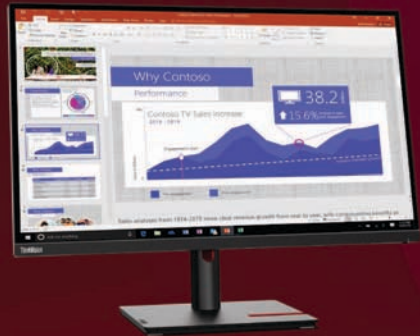

ThinkVision T27p-30

Smarter
technology
for all

Lenovo

Brilliantly business-like

A dominant display for the workplace

While processing power is important, the ability to see your work clearly and in detail is just as important. The right display can make or break your work, especially if you're keeping track of multiple things at once. Data and financial analysts, creative professionals, and developers all depend on having robust displays that display their reports accurately every time. ThinkVision T27p-30 ticks all those boxes. Made to deliver near-perfect visual experiences, it is also a highly ergonomic device made with the user in mind. It goes above and beyond with a wide range of ports for highly practical connectivity. The incredibly thin bezel on its 3-side NearEdgeless design makes adding multiple monitors a breeze. Its incredible Ultra HD resolution (3840 x 2160), when paired with In-Plane Switching and wide viewing angle delivers impressive visual clarity. Its Natural Low Blue Light Technology paired with TÜV Rheinland Eye Comfort certified technology immensely reduces eye fatigue while displaying without color distortion. Multiple ports such as HDMI 2.0 and Display Port 1.4 make cross-device connectivity as plug-and-play as possible.

Features of ThinkVision T27p-30 monitor

Distraction-free clarity

Most work today is highly visual, regardless of whether it's content creation or not. Data analysts, coders, financial traders, architects – everyone in these occupations – and more besides, need to see what they're doing. The display quality makes a huge difference as well, and in some cases, helps identify and correct errors that could have serious consequences. The ThinkVision T27p-30 offers crystal-clear clarity and 4K resolution (3840 x 2160). In-Plane Switching ensures consistent visual clarity. The narrow bezel design and multiple ports allow connecting multiple monitors for better versatility and more screen space.