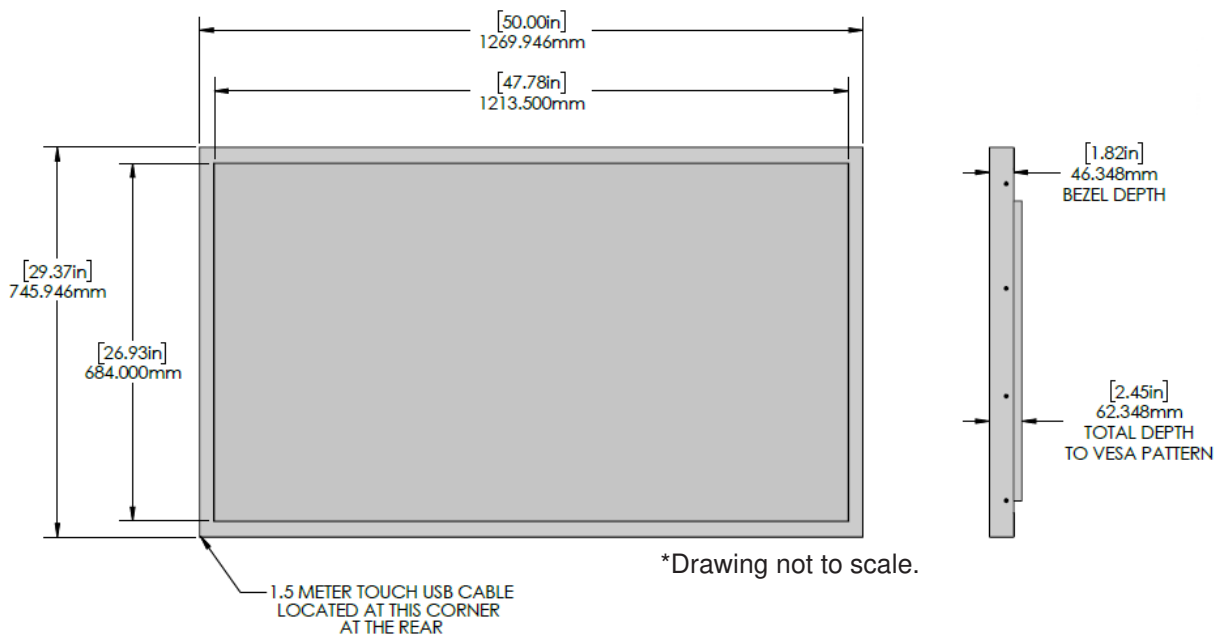

Our all-metal bezel construction, combined with high strength glass, adds considerable protection to the display, while also keeping your content crisp and bright.

SPECIFICATION	DETAIL			
<i>Product Name</i>	Touchscreen only	QB55B with Integrated Touchscreen	QH55B with Integrated Touchscreen	QM55B with Integrated Touchscreen
<i>Part Number</i>	TSI55NS15TACCZZ	TSI55PSXFTACCZZ	TSI55PSXKTACCZZ	TSI55PSWLTACCZZ
<i>Touchscreen Type</i>	Infrared			
<i>Number of Touch Points</i>	10 points simultaneous touch minimum			
<i>Touchscreen Interface</i>	USB 2.0 Type A Male connector with 57" cable			
<i>Touchscreen Power</i>	USB 5VDC Maximum 1.5W			
<i>Touch Response Time</i>	≤8ms			
<i>Touch Accuracy</i>	+- 1mm			
<i>Minimum Touch Object Size</i>	6mm			
<i>Orientation Compatibility</i>	Landscape, Portrait			
<i>Brightness (w/touchscreen)</i>	N/A	310 nit	623 nit	445 nit
<i>Brightness (w/o touchscreen)</i>	N/A	350 nit	700 nit	500 nit
<i>Display Resolution</i>	3840 x 2160			
<i>Contrast Ratio</i>	4000:1			
<i>Viewing Angle</i>	178/178			

Aspect Ratio	16:9
Video Inputs	HDMI 2.0 (3)
Audio Output	Stereo Mini Jack
Operating System Compatability	Microsoft® Windows®, Samsung® SoC, Google® Chrome®, Android®, Ma-cOS®, and many popular Linux® Distributions - <i>HID Compliant Compatability</i>
Display Power Supply	AC 100 - 240 V, 50/60 Hz
Display Power Consumption	Typical: 108 Watts/Max: 143 Watts
Operating Temperature	0°~40° C
Humidity	10~80% Non-condensing
Integrated Dimensions (W x H x D)	50" x 29.37" x 2.45"
Viewable Area	47.78" x 26.93"
Integrated Display Weight	72.5 lbs.
Packaged Weight	84 lbs.
VESA Pattern	200 x 200 mm
Recommended Duty Cycle	QB: 16/7 \\\ QH and QM: 24/7
Service and Support	3 Year Repair & Return Warranty
In the Box	Integrated Touchscreen Display, Quick Setup Guide, Warranty Card, Power Cord, Remote Controller, Batteries