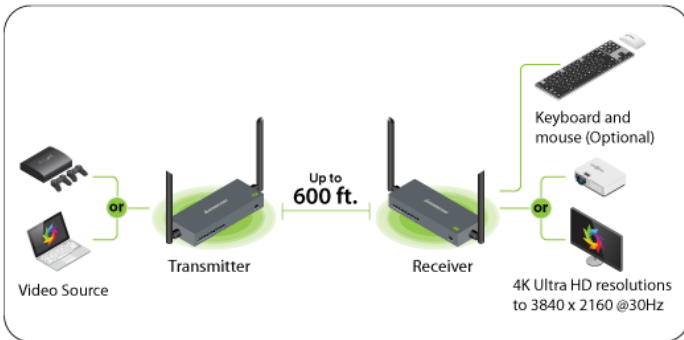

Wireless Long Range Up to 600 ft/182 m Range

Multi-screen Wireless Digital Signage

Wireless KVM

Perfect for Outdoor TV Setups

- Add a single 4K HDTV or display from up to 600 feet away
- GWLRSKIT4K can be set up to be used in switch mode or splitter mode to support either 10 transmitters to one receiver (switch mode) or 1 transmitter to 4 receivers (splitter mode).
- Mirror or extend laptop/PC screen or other HDMI source to a larger high-definition display or projector.
- Range up to 600 feet with a single receiver under optimal conditions, using built-in MIMO technology.
- Maximum 4K wireless resolution of 4096x2160@30Hz, and maximum 4K wired pass-through resolution of 4096x2160@60Hz for local monitor
- IR extender allows control of video source from remote display
- RS-232 port to extend control to end devices such as projector with RS-232 support.
- Remote Console feature provides 2 USB ports for keyboard and mouse, allowing user to remotely control a PC or laptop.
- Auxiliary audio input and output provide easy connection to externally amplified speakers or a remote amplifier
- Supports most video sources with HDMI output resolutions from 640x480 to 4096x2160@60Hz
- Supports HDCP 1.4

Note: Maximum range is reduced with each additional receiver added

Requirements

- Source with HDMI output.
- Display with HDMI input.

Package Contents

- 1 x Transmitter
- 1 x Receiver
- 2 x 12V/1A Power Supply
- 4 x Antennas
- 2 x Mounting Kits
- 1 x IR Receiver Cable
- 1 x IE Emitter Cable
- 2 x HDMI Cables
- 1 x USB-A Male to USB-A Male Cable
- 1 x Quick Start Guide for Transmitter
- 1 x Quick Start Guide for Receiver
- 2 x Warranty Cards