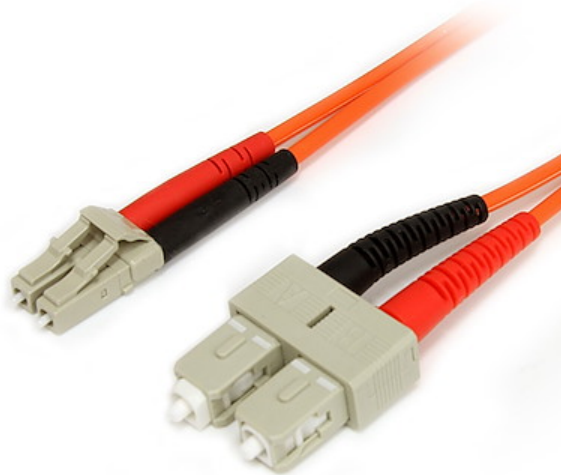

Fiber Optic Cable - Multimode Duplex 62.5/125 - LSZH - LC/SC - 5 m

Product ID: FIBLCSC5

The FIBLCSC5 5-meter (16ft) Multimode 62.5/125 Duplex Fiber Patch Cable is terminated with one LC (male) connector and one SC (male) connector, to provide the necessary connection between fiber networking devices for high-speed, long distance networks.

This LC-SC patch cable is housed in a LSZH (Low-Smoke, Zero-Halogen) flame retardant jacket, to ensure minimal smoke, toxicity and corrosion when exposed to high sources of heat, in the event of a fire. Making it ideal for use in industrial settings, central offices and schools, as well as residential settings where building codes are a consideration.

To ensure optimum performance, our multimode fiber duplex cable is individually tested and certified to be within acceptable optical insertion loss limits for guaranteed compatibility and 100% reliability.

Backed by Lifetime Warranty, our LC-SC Multimode Fiber Patch cable is guaranteed to provide long-lasting dependability, and top quality performance.

Certifications, Reports and Compatibility

Applications