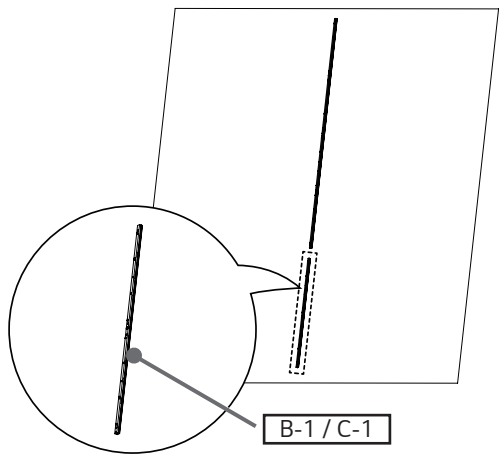

LAT140GT82* LAT140GT83*	ACC-14LATB3 ACC-14LATB4	LCLG141U

1

2