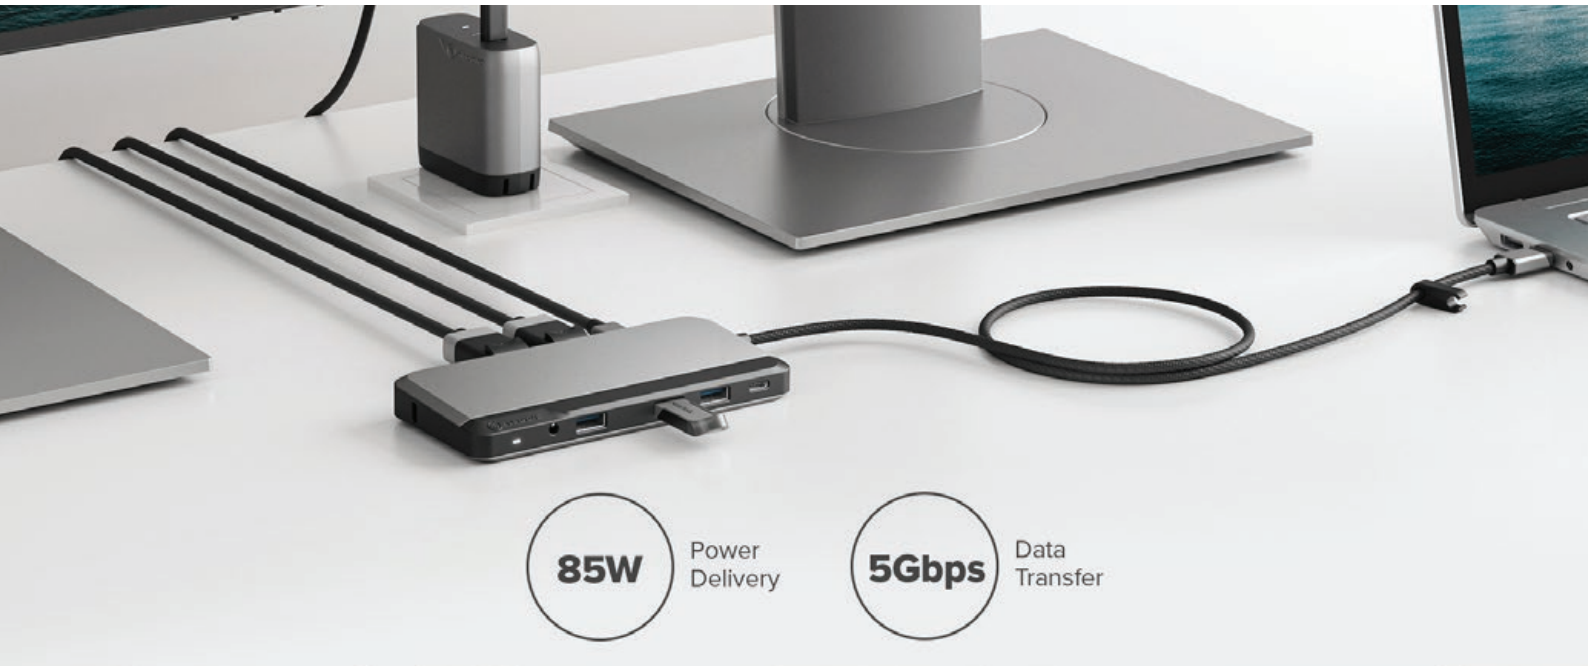

Gigabit Ethernet

Part no

Colour

U1CAD-SGR

• Space grey

Compatibility

Windows

Dual Display Mini Dock

### 9 Different Ports For Total Connectivity

Many modern laptops are missing the ports professionals need to connect essential USB accessories and displays at their desk. With the nine-port MX2 on your desk, you can connect two pristine DisplayPort-enabled computer monitors for multi-screen activities. You can run all your standard IT peripherals, including keyboard, mouse, printer and phone. Play back audio over headphones while you work and connect to Ethernet when you need a reliable connection for activities such as video conferencing.