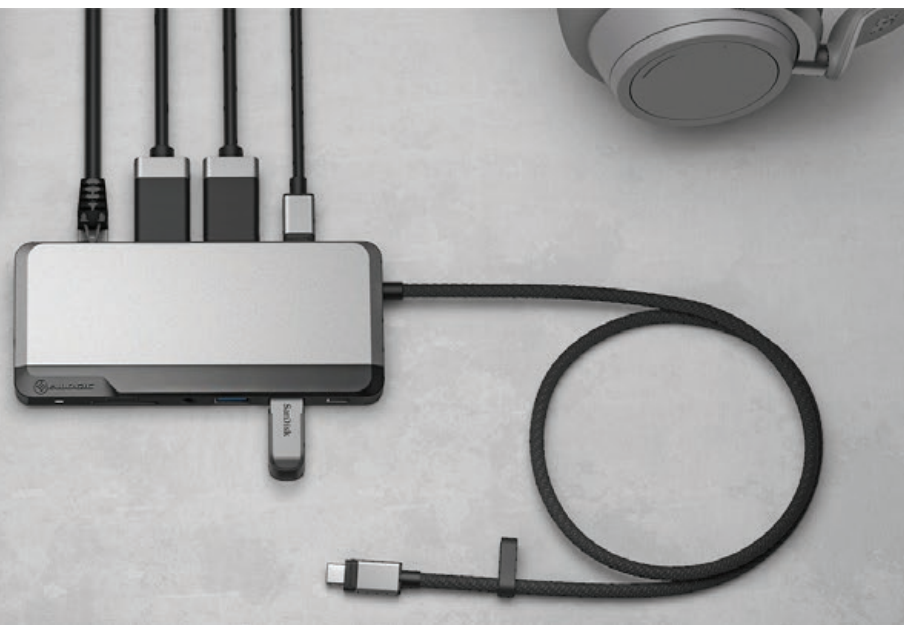

HDMI HDMI

Gigabit Ethernet

SD & Micro SD

Part no

Colour

U1CSH-SGR

• Space grey

Compatibility

Windows

Dual Display Mini Dock

MX2 LITE

HDMI Edition

Ten Ways to Enhance Your Workspace

10 Different Ports For Total Connectivity

Many modern laptops are missing the ports professionals need to connect essential USB accessories and displays at their desk. With the nine-port MX2 on your desk, you can connect two pristine HDMI-enabled computer monitors for multi-screen activities. You can run all your standard IT peripherals, including keyboard, mouse, printer and phone. Transfer files from your SD and MicroSD card. Play back audio over headphones while you work and connect to Ethernet when you need a reliable connection for activities such as video conferencing.

*See resolution support table below for full details of the resolutions and video outputs your computer is capable of.

No Installation, Full Flexibility

No Software(Drivers Required). Extra Long Cable.

The MX2's Plug and Play capability spares users inconvenient installation delays. Simply connect your Windows laptop to the user-friendly dock and enjoy the benefits.

9 High-Performance Ports

- 1 USB-C Power Port (85W Power Delivery)
- 2 HDMI
- 3 HDMI
- 4 Gigabit Ethernet
- 5 Lock Slot
- 6 SD Card Reader
- 7 Micro SD Card Reader
- 8 3.5mm Audio Jack
- 9 USB-A (USB 3.2 Gen 1)
- 10 USB-A (USB 3.2 Gen 1)
- 11 USB-C Port (USB 3.2 Gen 1 Data)