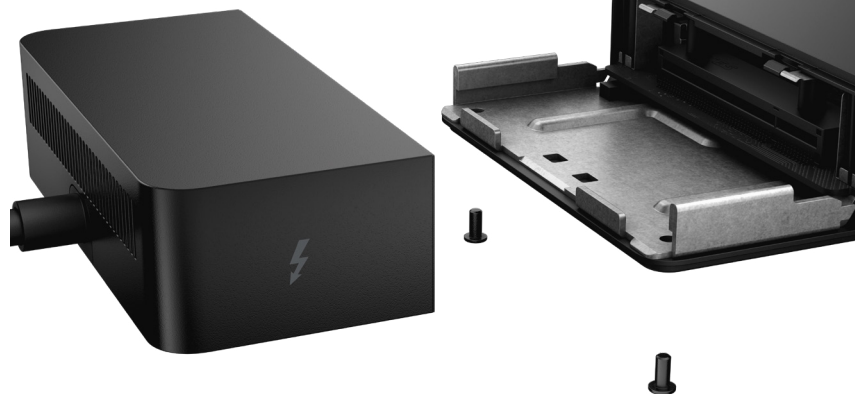

Recommended Accessories

DELL DOCK – WD19 180W

Multi-task seamlessly across 3 devices with this premium full-sized keyboard and sculpted mouse combo with programmable shortcuts and 6 months battery life.⁶

Experience true color and striking clarity on this 27" 4K monitor with a wide color coverage. This VESA DisplayHDR™ 400 monitor features virtually borderless InfinityEdge and USB-C connectivity with up to 90W power delivery.

Mount your Dell Commercial Dock behind your compatible monitor or under your desk to create a clutter-free work environment.

Future-ready design

Dell offers the World's first modular dock with upgradeable connectivity and power. By allowing you to easily upgrade your connectivity and boost your power delivery to meet the future needs of your evolving PC environment, you can significantly reduce your upgrade costs.

DELL THUNDERBOLT™ DOCK WD19TB MODULE

Need even more performance in the future? Upgrade to the WD19TB module for Thunderbolt™ connectivity with up to 40Gbps data transfer speeds and support for up to three displays at a fraction of the cost of replacing the entire dock.