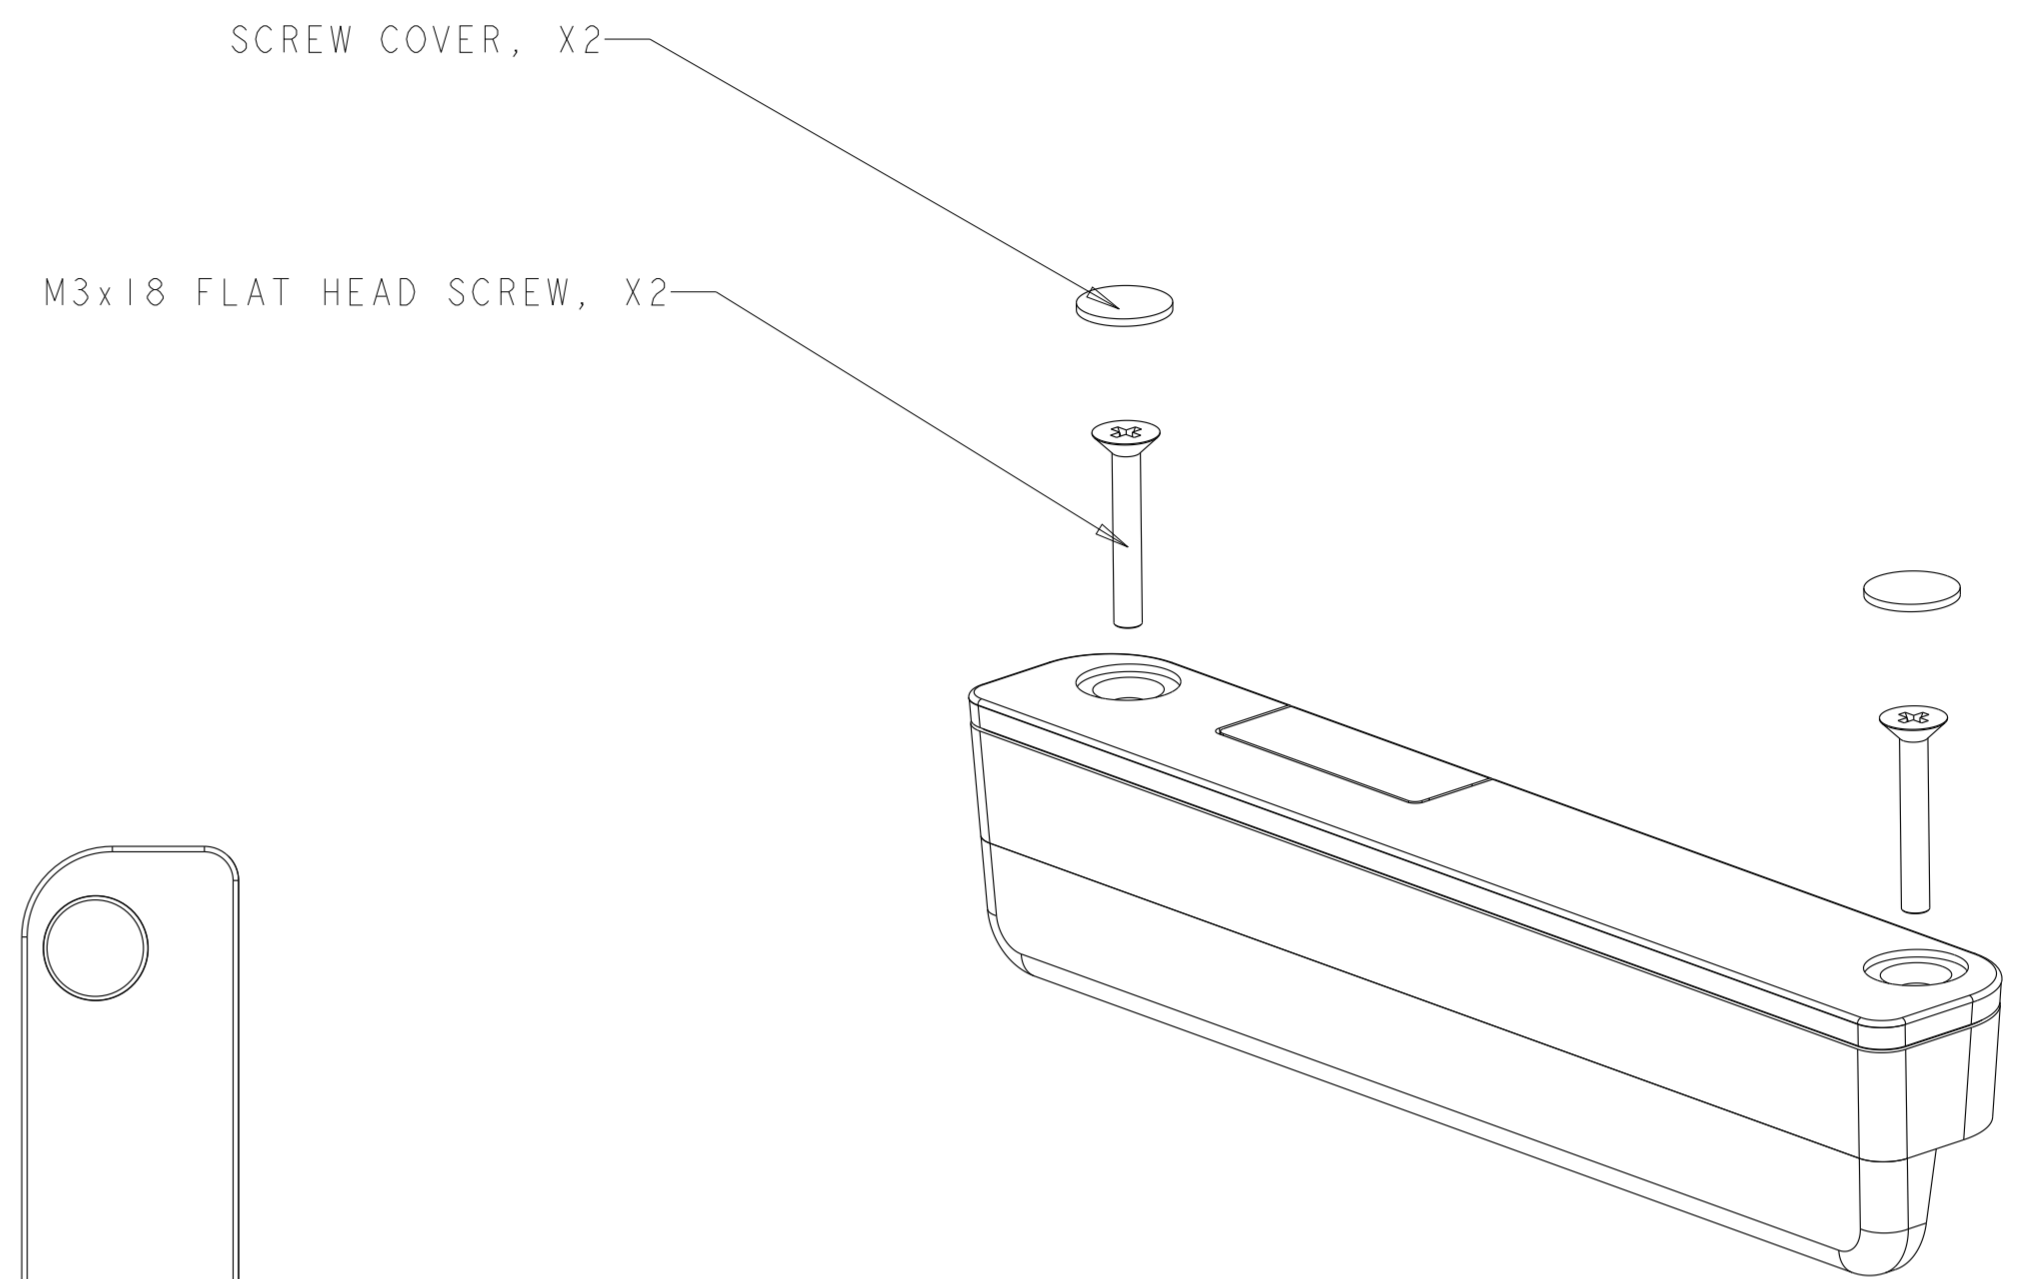

Micro-USB Connector

THE LIGHT CAN SHOW RED, GREEN, BLUE,  
OR OTHER COLORS MIXED BY RED, GREEN AND BLUE.  
CUSTOMER CAN DEFINE DIFFERENT STATUSES THROUGH DIFFERENT COLORS.