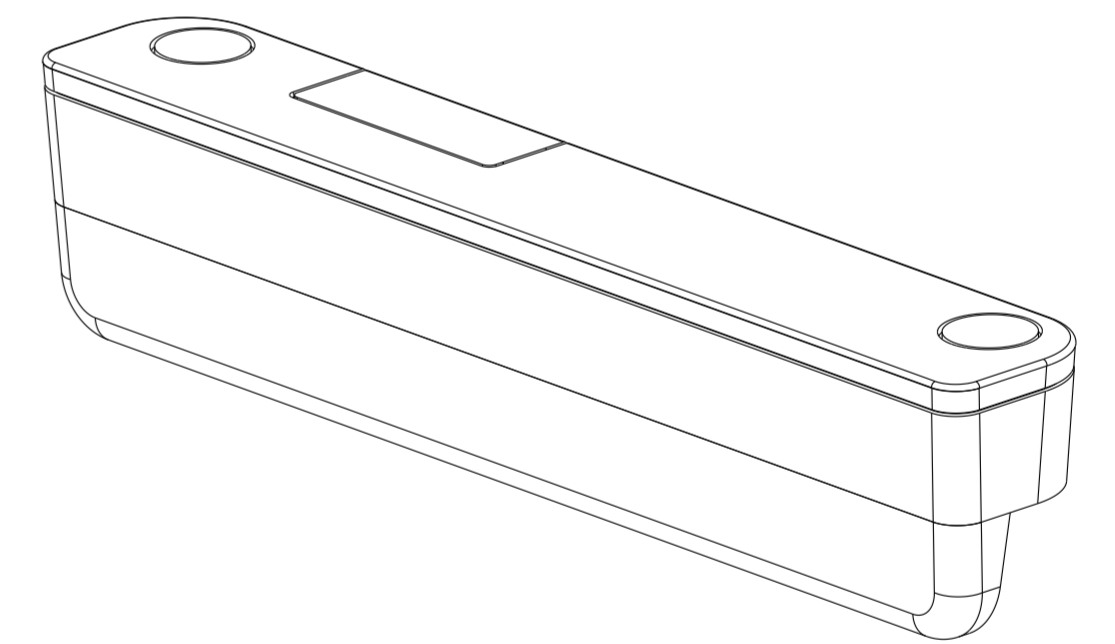

Micro-USB Connector

THE LIGHT CAN SHOW RED, GREEN, BLUE,  
OR OTHER COLORS MIXED BY RED, GREEN AND BLUE.  
CUSTOMER CAN DEFINE DIFFERENT STATUSES THROUGH DIFFERENT COLORS.