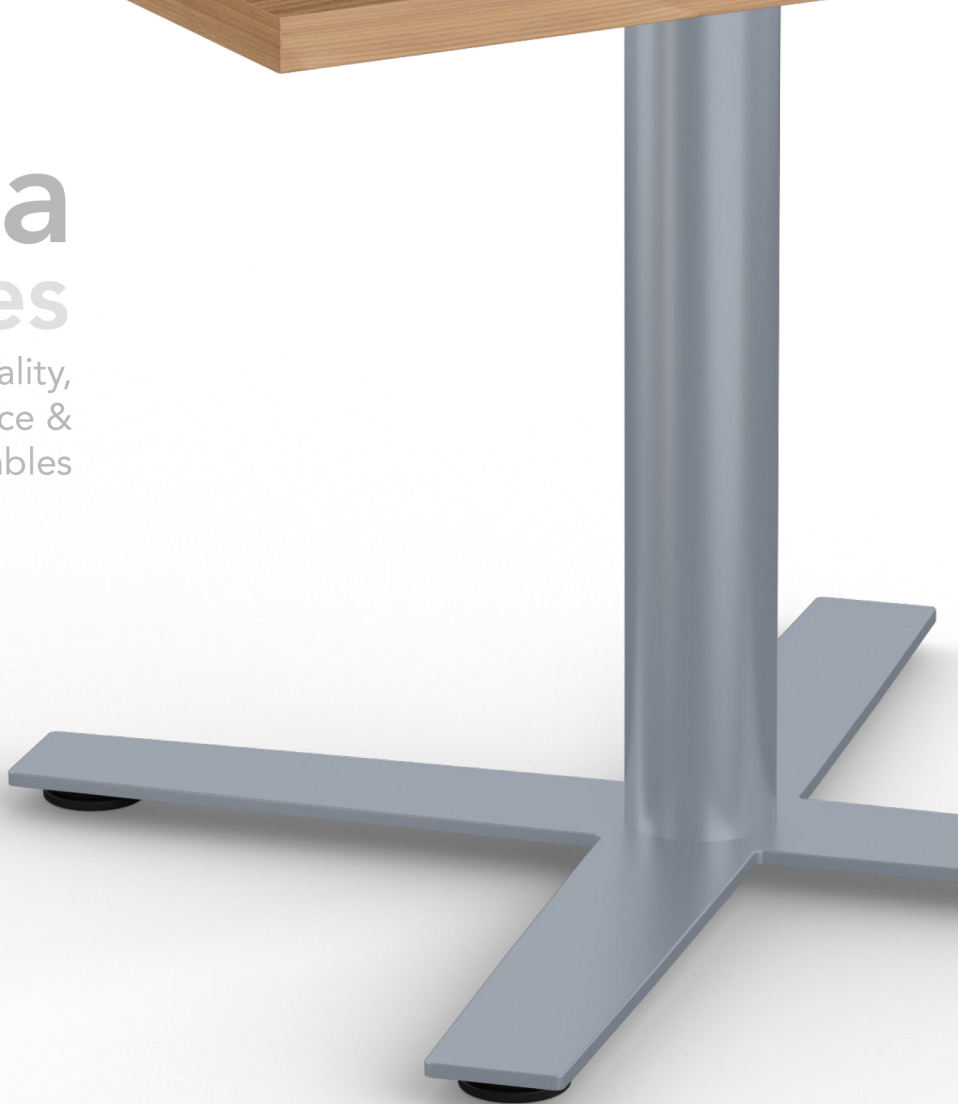

Sienna Series

Hospitality,
Conference &
Training Tables

A clean, low-profile look in a
variety of modern shapes.

special 

Hospitality, Conference and Training Tables

specialt.net 888.705.0777

Sienna Series

- Heavy-duty 3/8" thick laser cut solid steel
- All Wilsonart and Formica laminates standard, other manufactures available
- 19 metal finish options
- 1 Day and 5 Day Quick Ship available on select models
- Easy online specification at specialt.net

Hospitality Tables

- Top Shapes: Round and Square
- Top Sizes: Round tops 24" - 42", Square tops 24"x 24" - 42"x 42"
- Bases: Round, Square and X shaped
- Standard Height and Bar Height available

Conference Tables

- Top Shapes: Boat, Oval, Racetrack, Rectangle, Round and Custom
- Top Sizes: 36"D - 48"D x 60"W - 144"W
- Bases: Boomerang, Rectangle, T Leg and X shaped
- Multiple PVC, wood and molded urethane edge options
- Power & Data options available

Training Tables

- Top Shape: Rectangle
- Top Sizes: 24"D - 36"D x 36"W - 84"W
- Power & Data options available

Sienna Square

Sienna Round

Sienna X

Sienna Training TL

Sienna Corner Boomerang

Sienna 4X