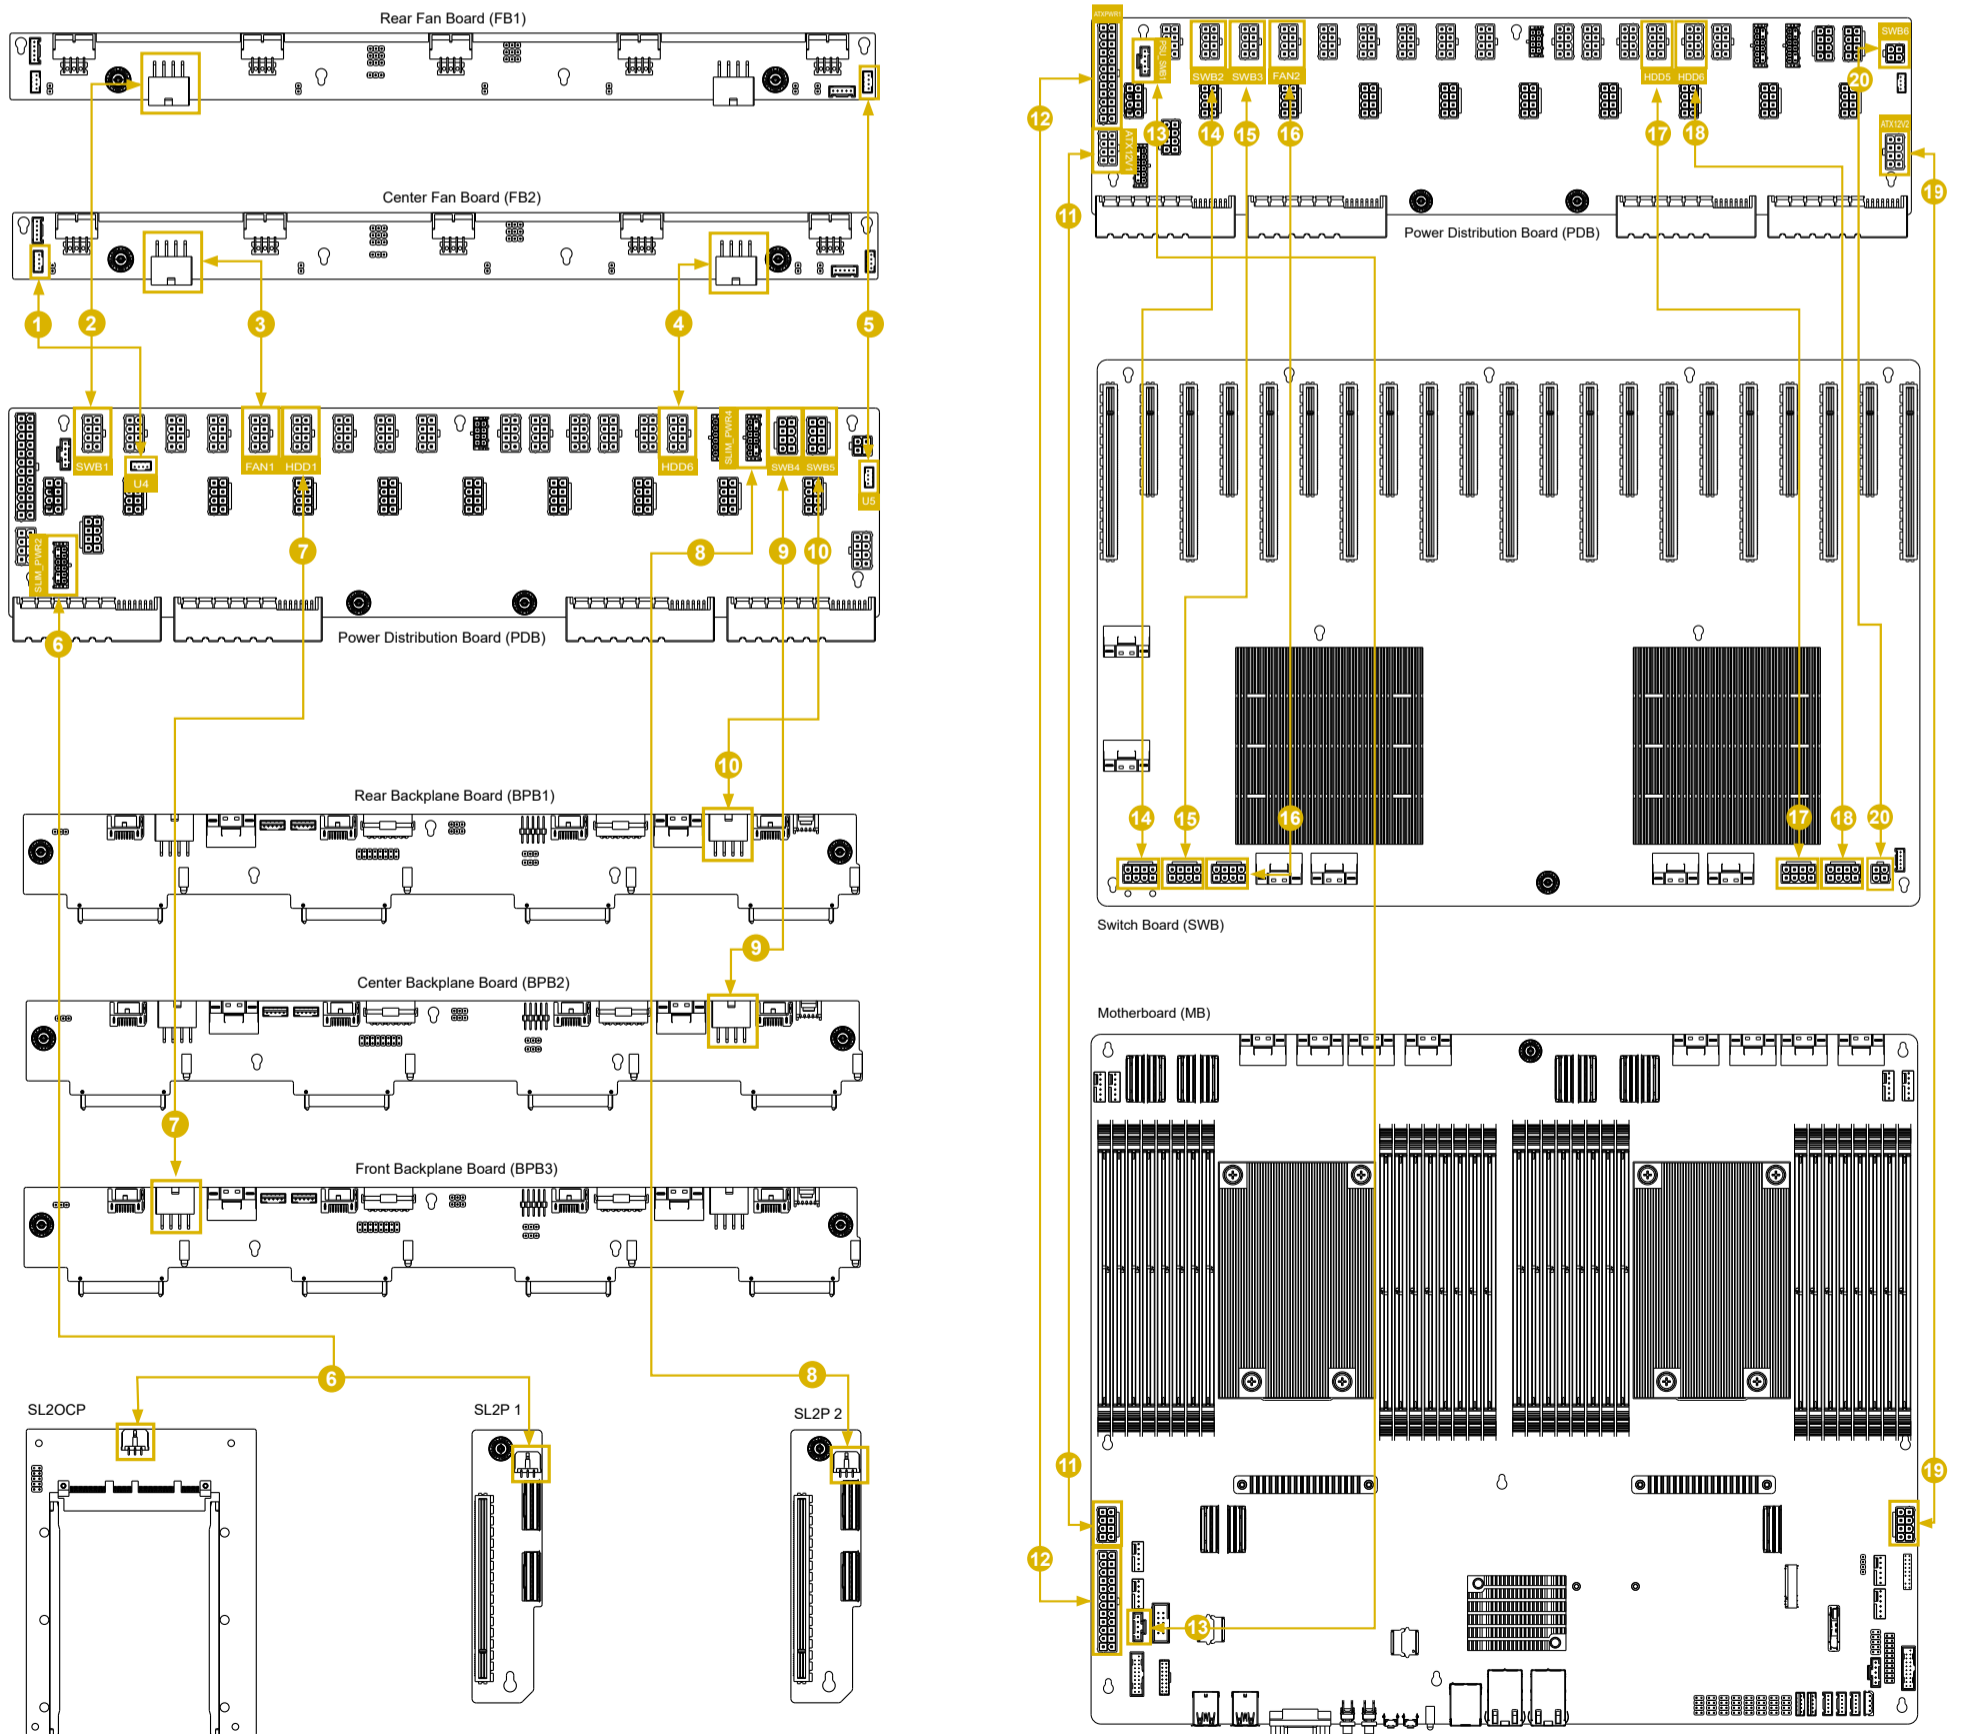

PDB to FB/BPB/SWB/MB/Others Connections