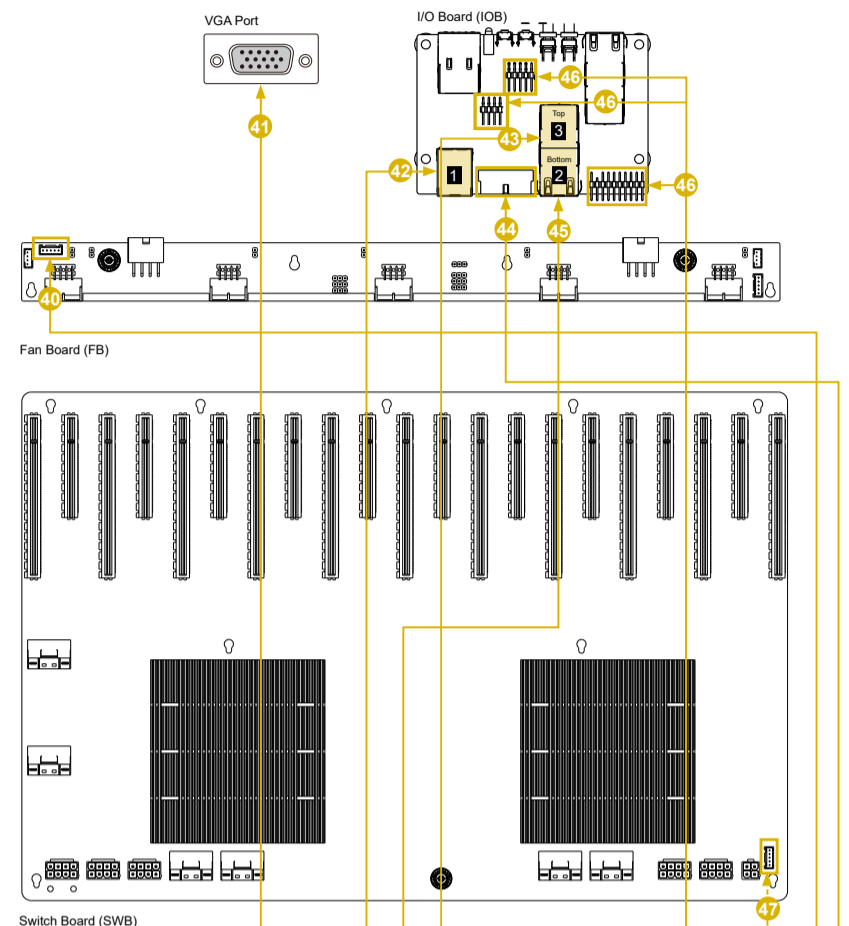

MB to FB/IOB/Others Connections