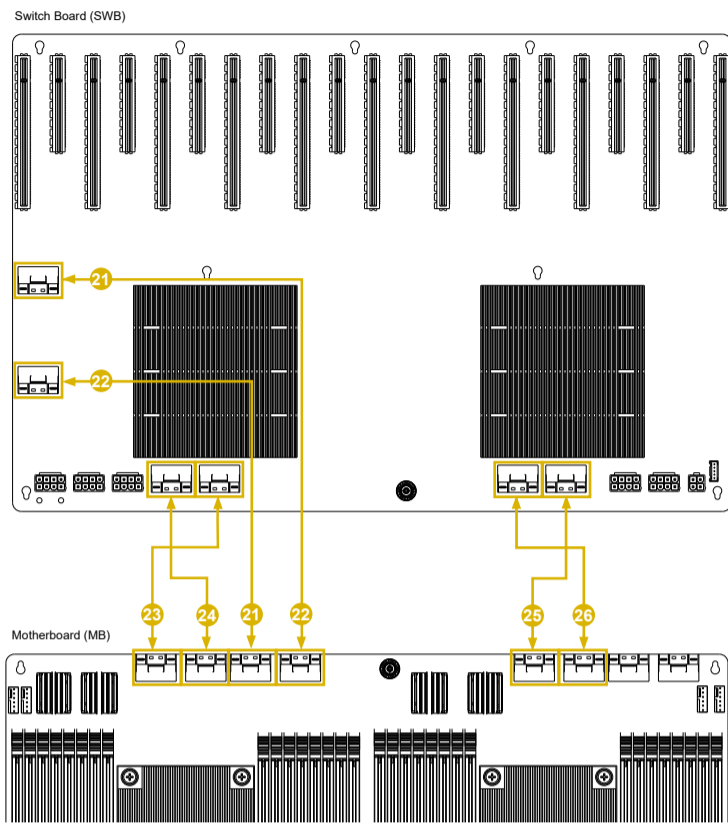

SWB to MB (Slimline) Connections