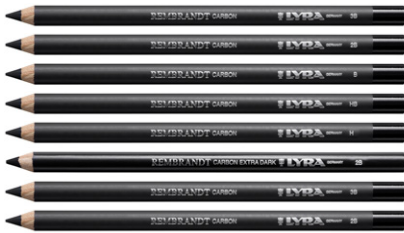

REMBRANDT MONOCHROME CARBON

- Made from the perfect combination of charcoal powders, natural graphite, oils and pure waxes. Allows the artist to obtain dark, velvety tones.

L2055908	Rembrandt Monochrome Carbon 3B - Oil	12 Count
L2055905	Rembrandt Monochrome Carbon 2B - Oil	12 Count
L2055900	Rembrandt Monochrome Carbon B - Oil	12 Count
L2055911	Rembrandt Monochrome Carbon HB - Oil	12 Count
L2055913	Rembrandt Monochrome Carbon H - Oil	12 Count
L2057902	Rembrandt Monochrome Carbon Extra Dark 2B - Oil	12 Count
L2055908	Rembrandt Monochrome Carbon Extra Dark HB - Oil	12 Count
L2055905	Rembrandt Monochrome Carbon Dark H - Oil	12 Count

REMBRANDT MONOCHROME CHARCOAL

- Black chalk pencil, without grease, grade 2, for effective mixing with water, for blending or working with a kneadable eraser

L2054102	Rembrandt Monochrome Charcoal 2B - Dry	12 Count
L2054100	Rembrandt Monochrome Charcoal HB - Dry	12 Count
L2054111	Rembrandt Monochrome Charcoal H - Dry	12 Count

REMBRANDT MONOCHROME GRAPHITE AQUARELL

- White chalk pencil, without grease, for working on tinted or black paper and to lighten red chalk drawings

L2056100	Rembrandt Monochrome Graphite Aquarell HB	12 Count
L2056104	Rembrandt Monochrome Graphite Aquarell 4B	12 Count
L2056108	Rembrandt Monochrome Graphite Aquarell 8B	12 Count