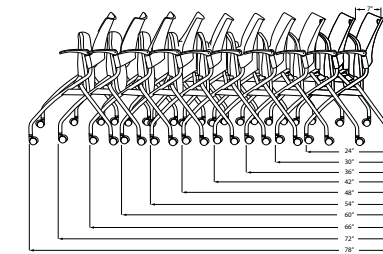

ARM OPTIONS

CASTER OPTIONS

NESTING FOOTPRINT

CAUTION: Careless nesting of chairs may scratch and damage frames

FRAME COLORS*

BLACK BF	SILVER SF

MESH COLORS

M1	BLACK M11	GRAY M12	SILVER M13	M1 MESH NC
M3	GRAPHITE M31	SLATE M32	SNOW M33	M3 MESH $25

PLASTIC COLORS*

BLACK SWAN P01	WHITE WHISPER P05	FEDERAL BLUE P11	CRIMSON RED P12	LEMON YELLOW P13	DOVE GRAY P14
CLOUD GRAY P15	LAGOON BLUE P16	APPLE GREEN P17	TANGERINE ORANGE P18	LATTE P19	AZURE BLUE P20

(BACK AND SEAT)

*Mesh back frame is P01 Black Swan.