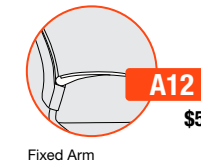

ARM OPTIONS