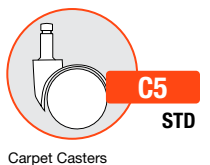

CASTER OPTIONS