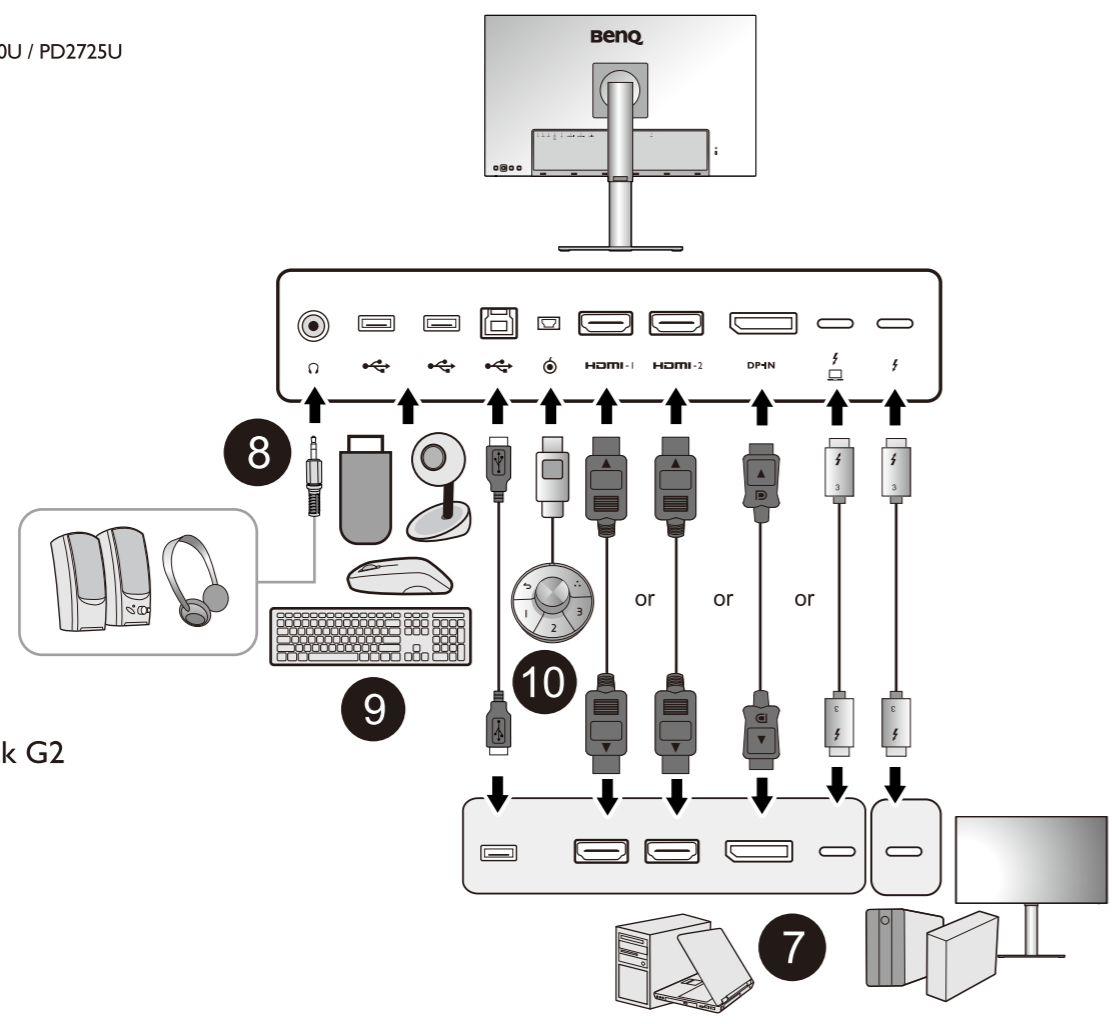

PD3220U

- 7 Video
- 8 Audio
- 9 USB
- 10 Hotkey Puck G2

How to use Hotkey Puck G2

- 7 Video
- 8 Audio
- 9 USB
- 10 Hotkey Puck G2

Software installation

Display Pilot: for display arrangement & color matching (ICC Sync)

CAD / CAM Mode

Animation Mode

For work efficiency

DualView

KVM Switch