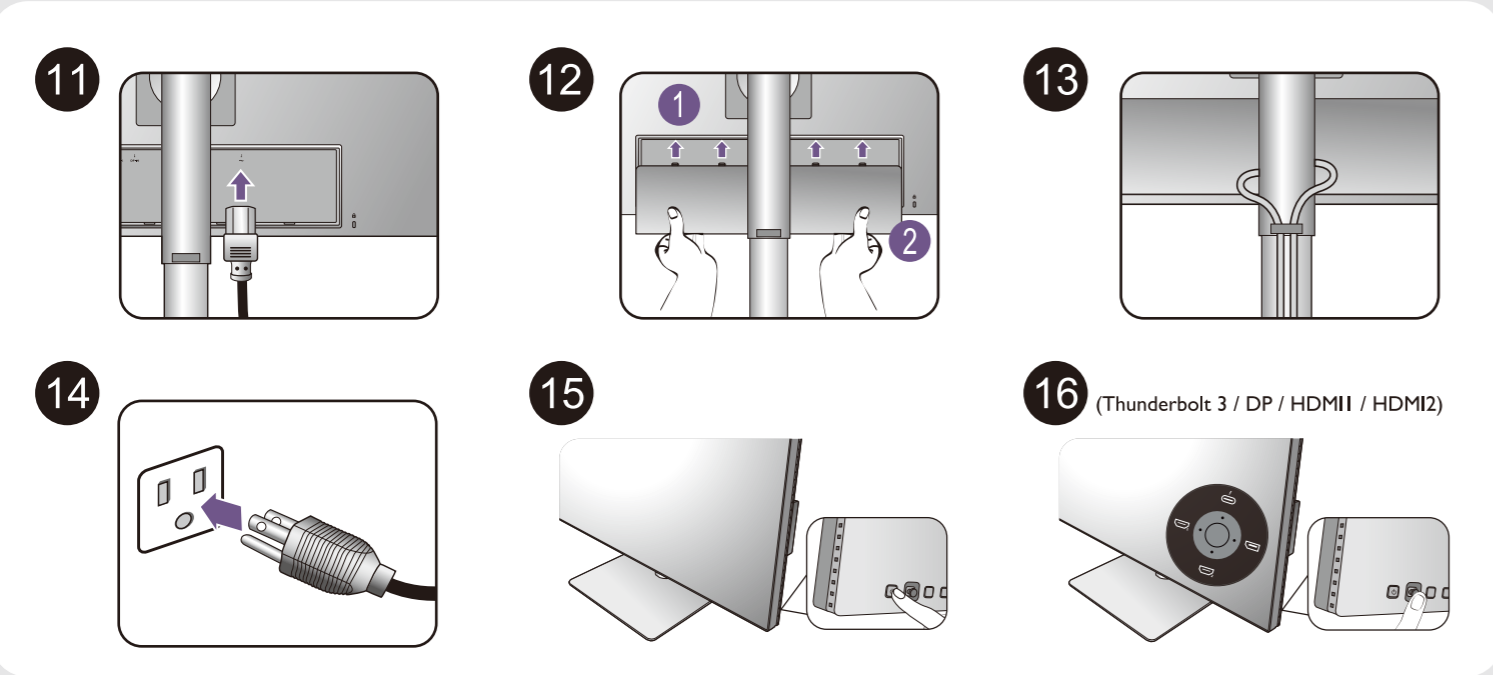

PD3220U

- 7 Video
- 8 Audio
- 9 USB
- 10 Hotkey Puck G2

How to use Hotkey Puck G2

- 7 Video
- 8 Audio
- 9 USB
- 10 Hotkey Puck G2

Software installation

Display Pilot: for display arrangement & color matching (ICC Sync)