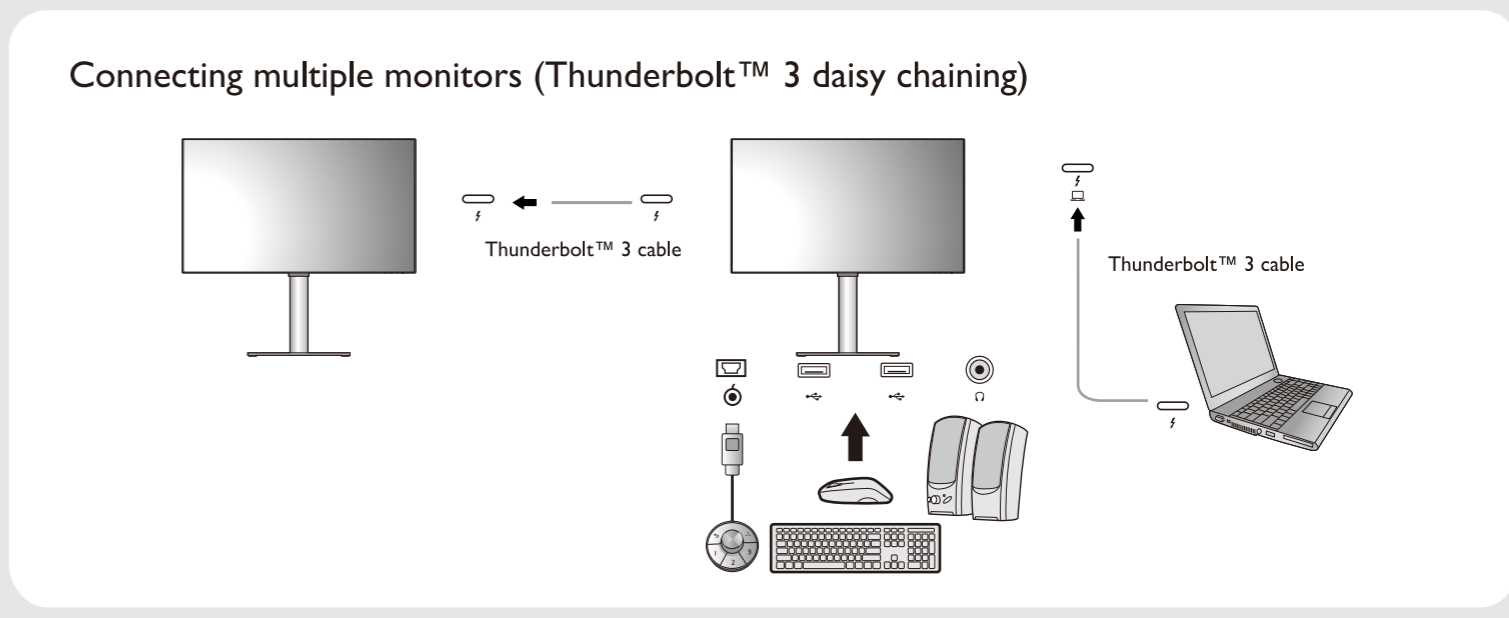

PD3220U

- 7 Video
- 8 Audio
- 9 USB
- 10 Hotkey Puck G2

How to use Hotkey Puck G2

- 7 Video
- 8 Audio
- 9 USB
- 10 Hotkey Puck G2

Software installation

Display Pilot: for display arrangement & color matching (ICC Sync)

CAD / CAM Mode

Animation Mode

For work efficiency

DualView

KVM Switch