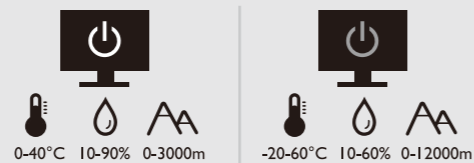

PD3220U

- 7 Video
- 8 Audio
- 9 USB
- 10 Hotkey Puck G2

How to use Hotkey Puck G2

- 7 Video
- 8 Audio
- 9 USB
- 10 Hotkey Puck G2

Software installation

Display Pilot: for display arrangement & color matching (ICC Sync)