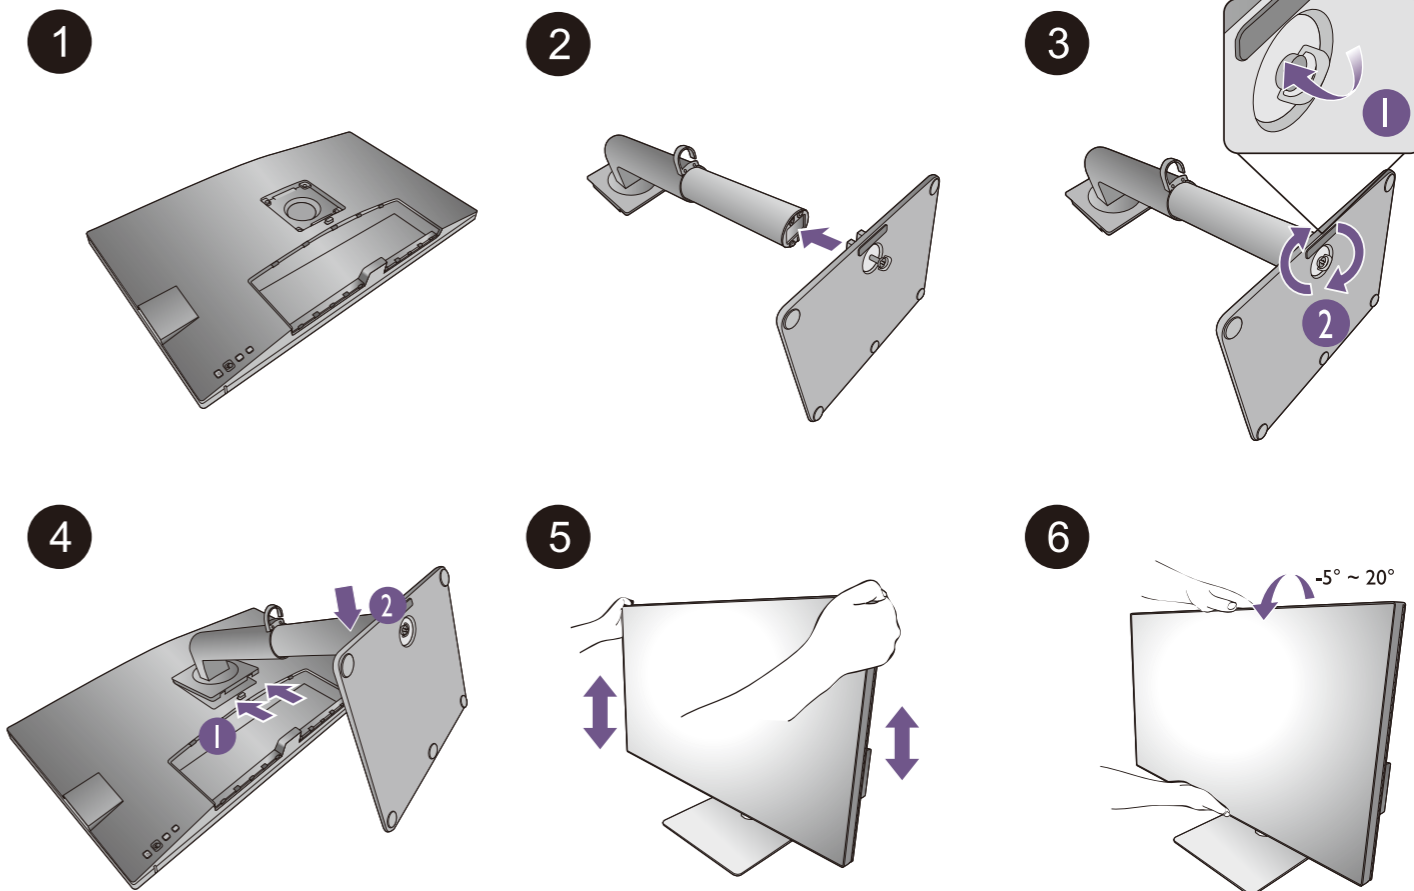

LCD Monitor Quick Start Guide

DesignVue Designer Monitor | PD Series

DN: PD20U-EQ-V2

© 2022 BenQ Corporation. All rights reserved. Rights of modification reserved.

The terms HDMI, HDMI High-Definition Multimedia Interface, HDMI Trade Dress and the HDMI Logos are trademarks or registered trademarks of HDMI Licensing Administrator, Inc.

PD3220U