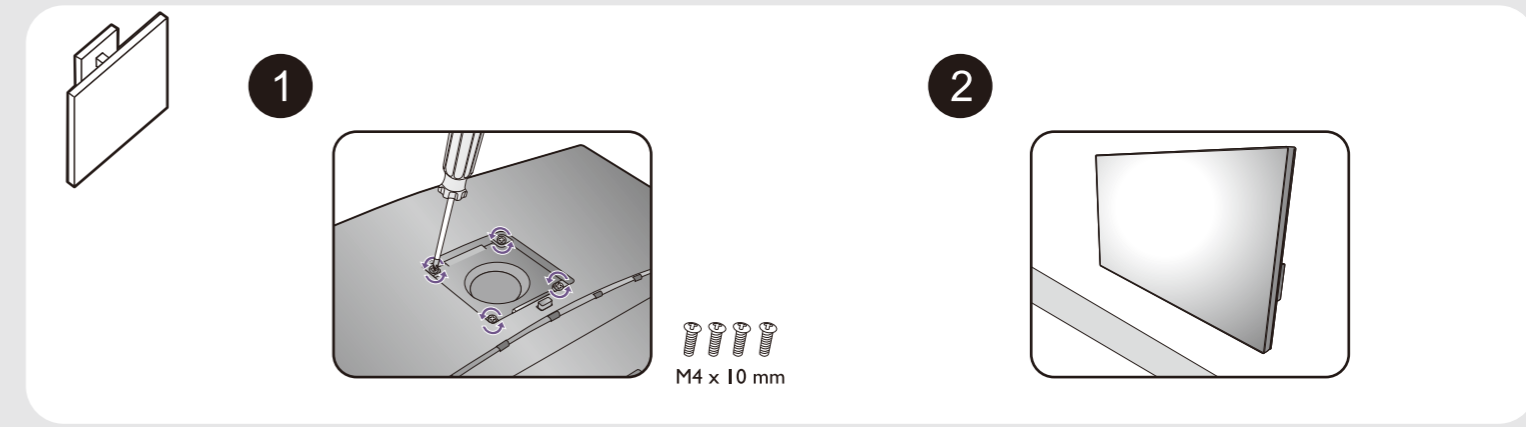

PD3220U

- 7 Video
- 8 Audio
- 9 USB
- 10 Hotkey Puck G2

How to use Hotkey Puck G2

- 7 Video
- 8 Audio
- 9 USB
- 10 Hotkey Puck G2

Software installation

Display Pilot: for display arrangement & color matching (ICC Sync)