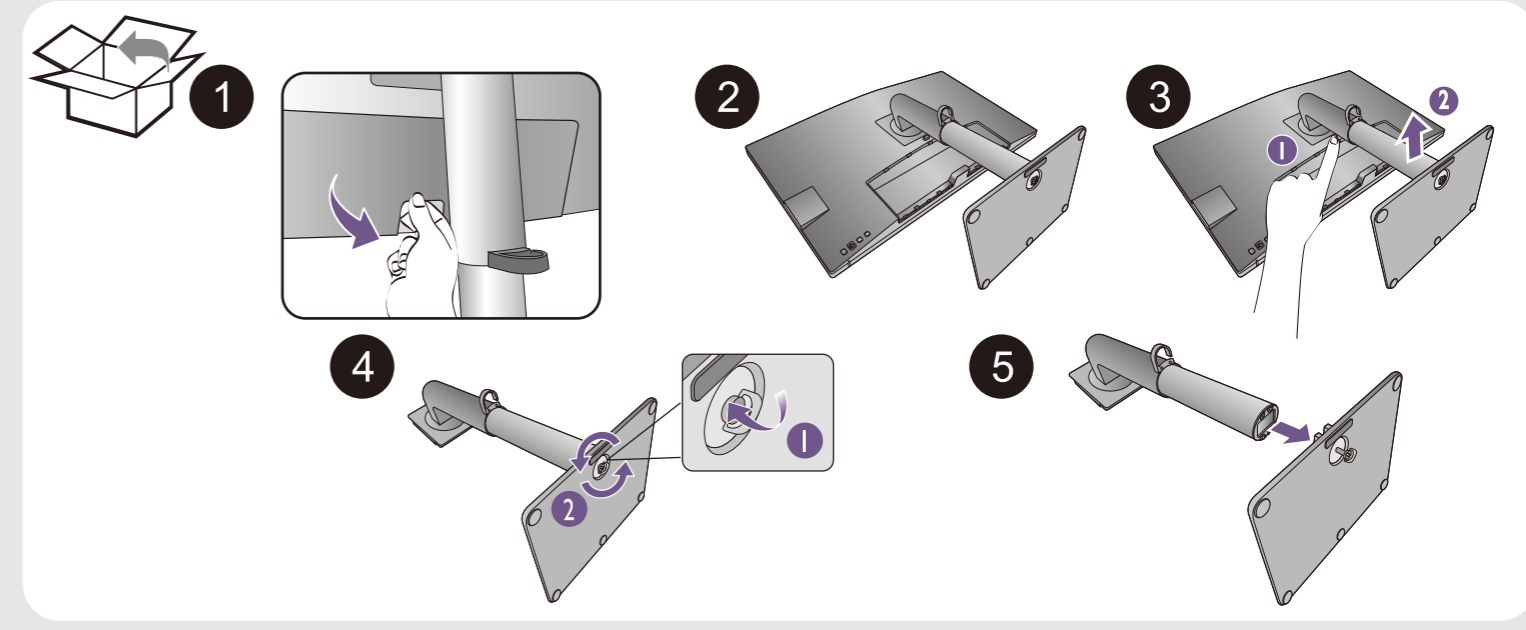

PD3220U

- 7 Video
- 8 Audio
- 9 USB
- 10 Hotkey Puck G2

How to use Hotkey Puck G2

- 7 Video
- 8 Audio
- 9 USB
- 10 Hotkey Puck G2

Software installation

Display Pilot: for display arrangement & color matching (ICC Sync)