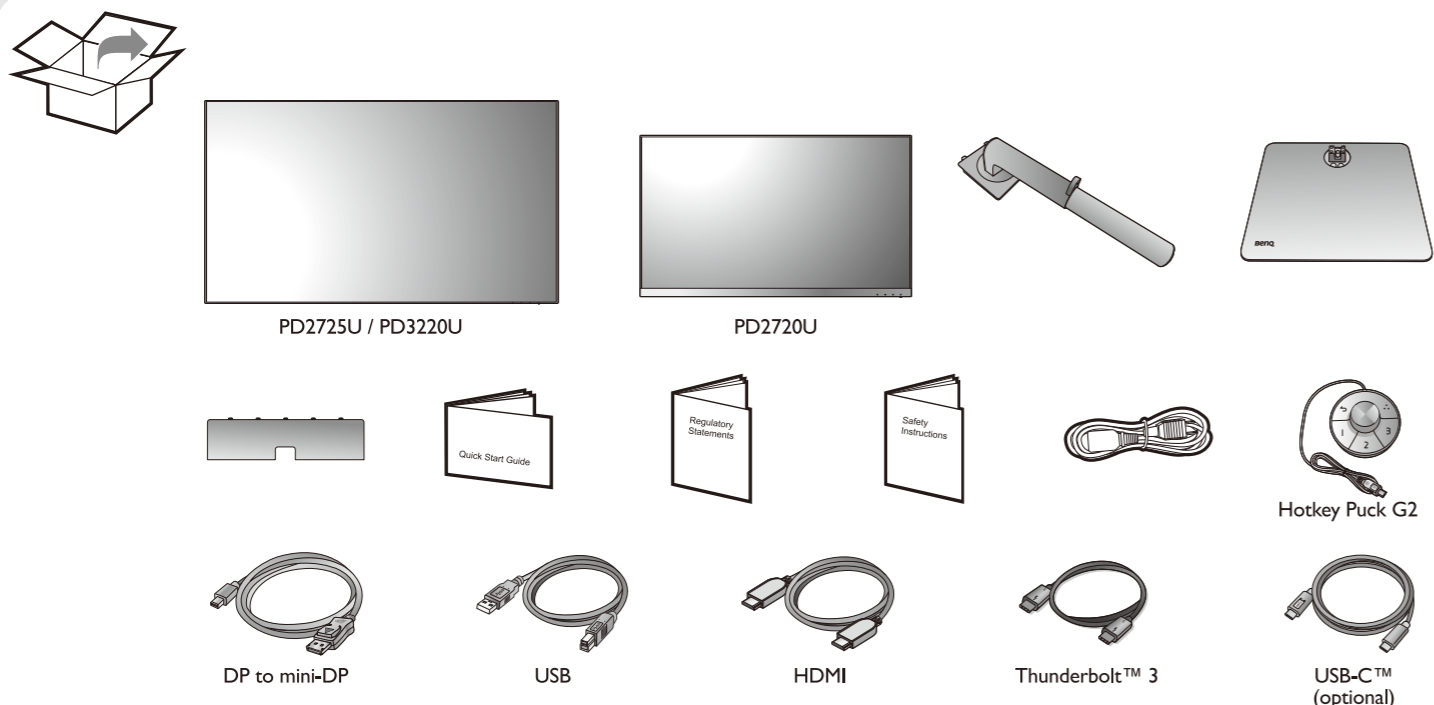

LCD Monitor Quick Start Guide

DesignVue Designer Monitor | PD Series

DN: PD20U-EQ-V2

© 2022 BenQ Corporation. All rights reserved. Rights of modification reserved.

The terms HDMI, HDMI High-Definition Multimedia Interface, HDMI Trade Dress and the HDMI Logos are trademarks or registered trademarks of HDMI Licensing Administrator, Inc.

PD3220U

- 7 Video
- 8 Audio
- 9 USB
- 10 Hotkey Puck G2

How to use Hotkey Puck G2

- 7 Video
- 8 Audio
- 9 USB
- 10 Hotkey Puck G2

Software installation

Display Pilot: for display arrangement & color matching (ICC Sync)