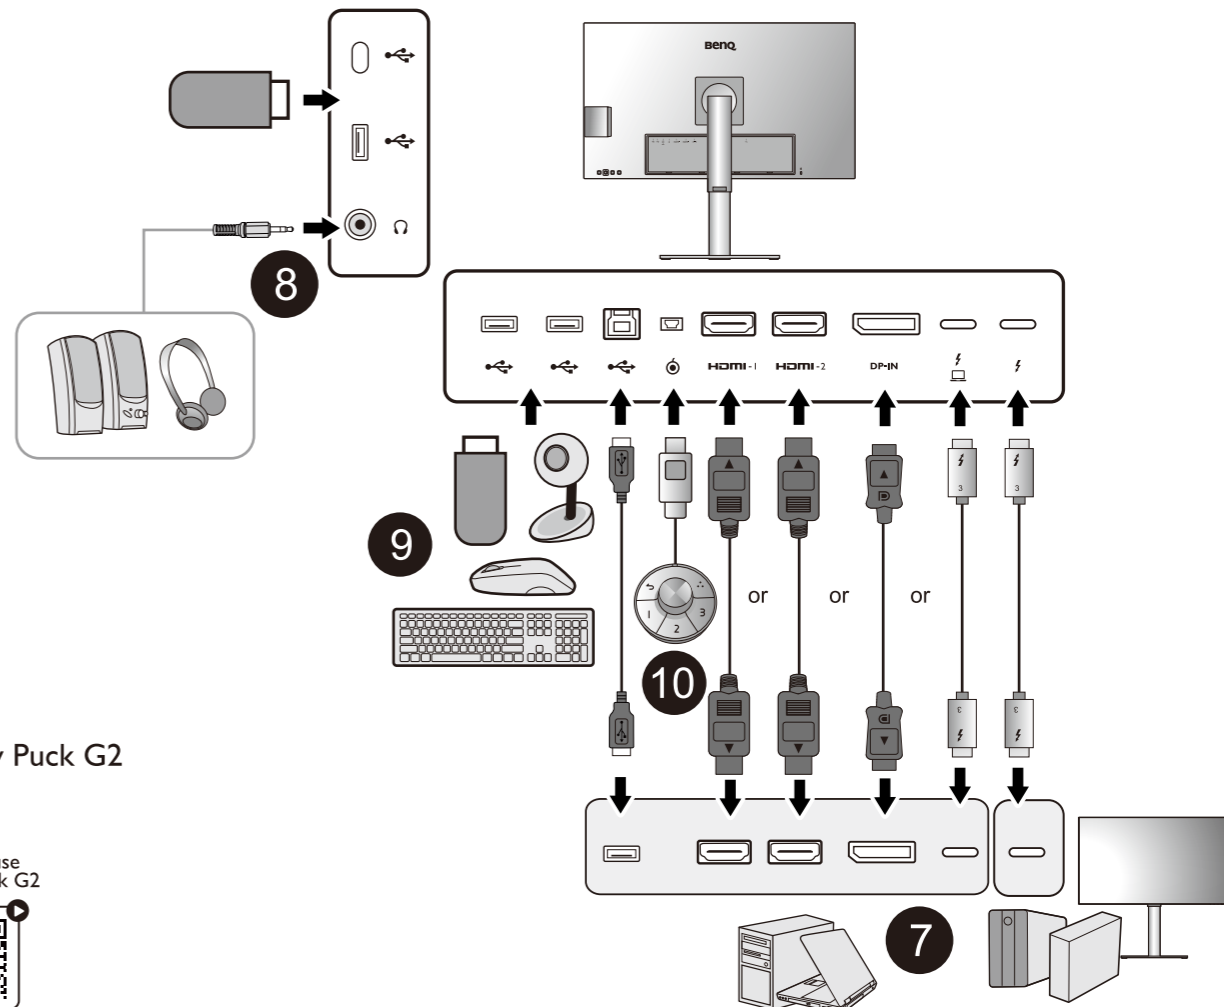

LCD Monitor Quick Start Guide

DesignVue Designer Monitor | PD Series

DN: PD20U-EQ-V2

© 2022 BenQ Corporation. All rights reserved. Rights of modification reserved.

The terms HDMI, HDMI High-Definition Multimedia Interface, HDMI Trade Dress and the HDMI Logos are trademarks or registered trademarks of HDMI Licensing Administrator, Inc.

PD3220U

- 7 Video
- 8 Audio
- 9 USB
- 10 Hotkey Puck G2

How to use Hotkey Puck G2

- 7 Video
- 8 Audio
- 9 USB
- 10 Hotkey Puck G2

Software installation

Display Pilot: for display arrangement & color matching (ICC Sync)

CAD / CAM Mode

Animation Mode

For work efficiency

DualView

KVM Switch