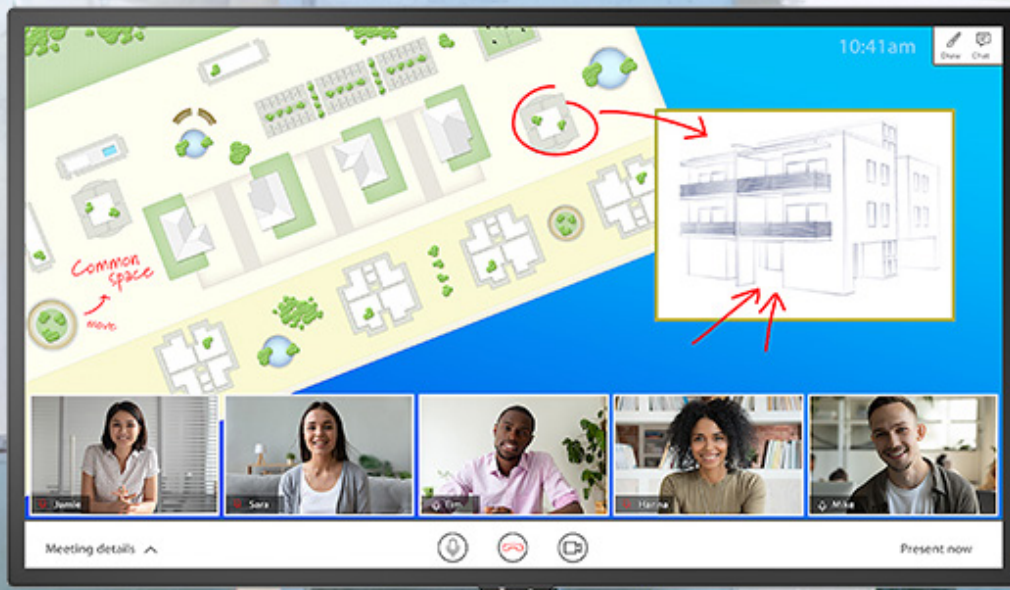

Planar HB Series Huddle Board

4K Touch Screen Collaboration Displays

Planar® HB Series Huddle Board displays are large format, 4K resolution, LCD touch screens with embedded tools tailored to in-room and remote unified communication. The huddle boards enable one-stop collaboration ideal for conference rooms, study group spaces and design centers; or the executive home office.

Maximize Local Ties

The Planar HB Series' 75" and 86" size, Ultra HD resolution and 350-nit brightness guarantee everyone in the room will be able to clearly see even the most detailed on-screen content. Extremely fast and responsive 20-point Projected Capacitive touch delivers effective interactive experiences, while Planar HB Series Huddle Board display's Passive and Active Stylus pens help ensure efficiency.

Teamwork Tools

Planar HB Series Huddle Board displays feature a built-in Android® module complete with pre-loaded popular collaboration applications. The digital whiteboard enables image importing for easy annotation over maps, web pages screen shots, reports and more.

For added flexibility, all Planar HB Series displays come standard with expansion slots that support Intel's Open Pluggable Specification (OPS), making them compatible with a variety of OPS devices, including a Microsoft Windows 10 PC OPS module.

Connect from Anywhere

Compatible with unified communication platforms, Planar HB Series is a perfect option for meetings that require remote collaboration. Maximize each application's individual features right from the touch screen. Simply add the webcam, audio system and microphone of your choice and sync with colleagues across the globe like they're right in the room.

- Ultra HD resolution (3840 x 2160)
- Available in 75" & 86" sizes
- 20-point Projected Capacitive touch
- Built-in Android® OS with pre-loaded collaboration & UC apps
- Embedded digital whiteboard app
- Active & passive stylus pens included

PLANAR HB SERIES HUDDLE BOARD

Model	HB75	HB86
Screen Diagonal	75"	86"
Brightness (typ)	350 cd/m²	
Backlight Type	Direct-lit LED	
Bezel Width	0.1" (3mm)	
Recommended Usage	18 x 7	
Orientation	Landscape	
OS Compatibility	Internal: Android; External: Windows 8, 10, Mac OSX, Linux	
External Connections	DisplayPort 1.2 x 1, HDMI 2.0 x 3 (HDCP 2.2), VGA x 1, USB-B (for touch controller), microSD slot, USB 2.0 for external USB camera, OPS Slot	
Display Control	LAN, WiFi (802.11 b/g/n, 2.4 GHz, 5 GHz), Bluetooth, RS232 In, IR, Keypad	
Touch Technology	In-Cell Projected Capacitive 20-point touch	
Mounting	VESA: 600 x 400	VESA: 800 x 600
Operating System	Android 8.0	
Video Processing	CPU: ARM A73 (x2) + ARM A53 (x2) | Frequency: 1.5 GHz | GPU: Mali-G51 | RAM: 3GB DDR4 2400MHz