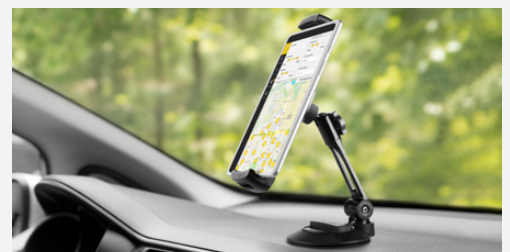

WINDSHIELD
MOUNTED

DASH
MOUNTED