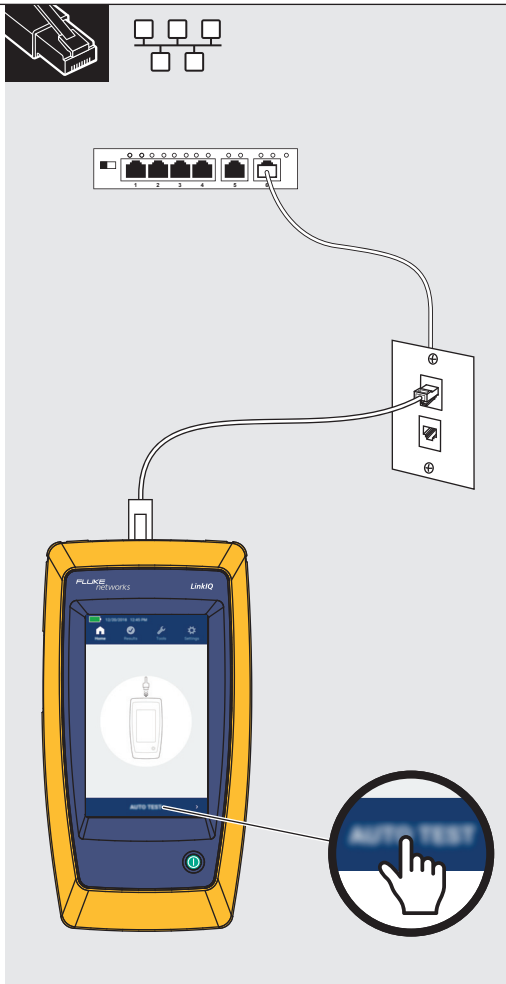

# LinkIQ™ Cable+Network Tester

www.flukenetworks.com

PN 5241342  
November 2020 Rev. 1, 2/21  
©2020-2021 Fluke Corporation. All Rights Reserved.