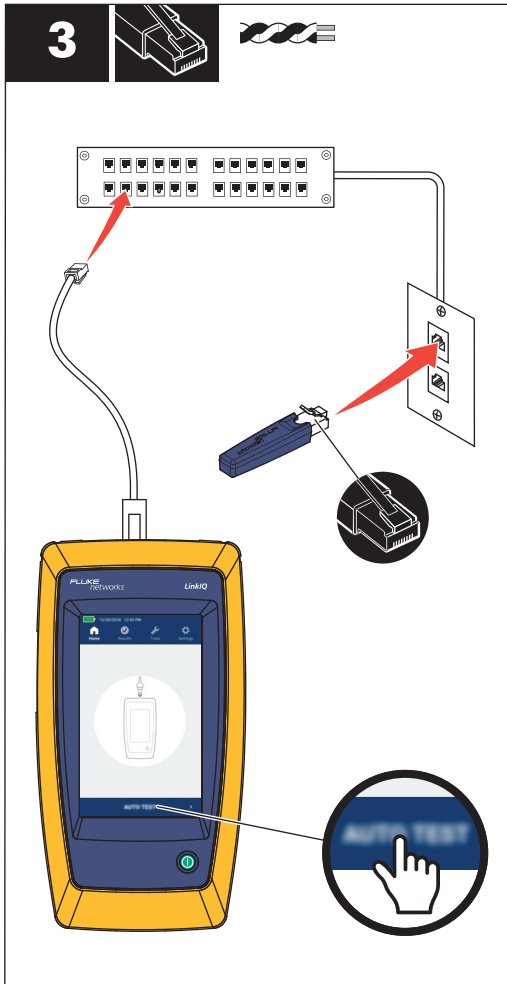

# LinkIQ™ Cable+Network Tester

www.flukenetworks.com

PN 5241342  
November 2020 Rev. 1, 2/21  
©2020-2021 Fluke Corporation. All Rights Reserved.