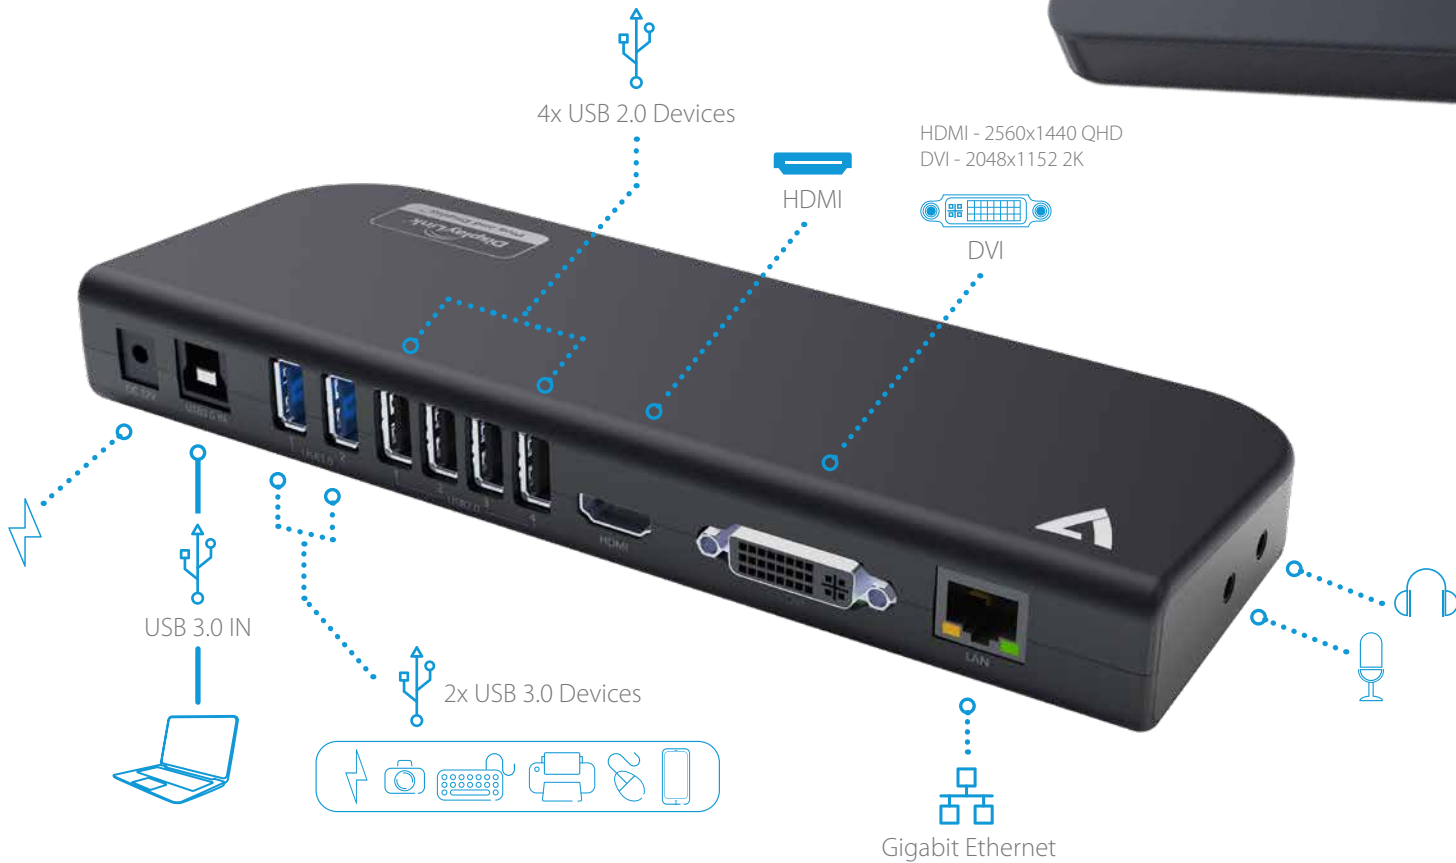

UDDS2

USB Dual DisplayLink® Docking Station

Features

- Connect your displays and devices to your computer with one USB cable
- Total of 6 USB Ports (2 x USB A 3.2 Gen 1, 4 x USB A 2.0)
- USB Cable and adapter included for connection from USB-C or USB A computer port
- HDMI and DVI Output (includes DVI to VGA Adapter)
- Gigabit Ethernet and 3.5mm audio & microphone ports
- OS: Windows 10 / 11, macOS, Android 5 or later, Chrome OS R51 or later, Linux Ubuntu

Operating System:

V7 Model Number	UDDS2
US SKU	9VB336
EU SKU	CD52843