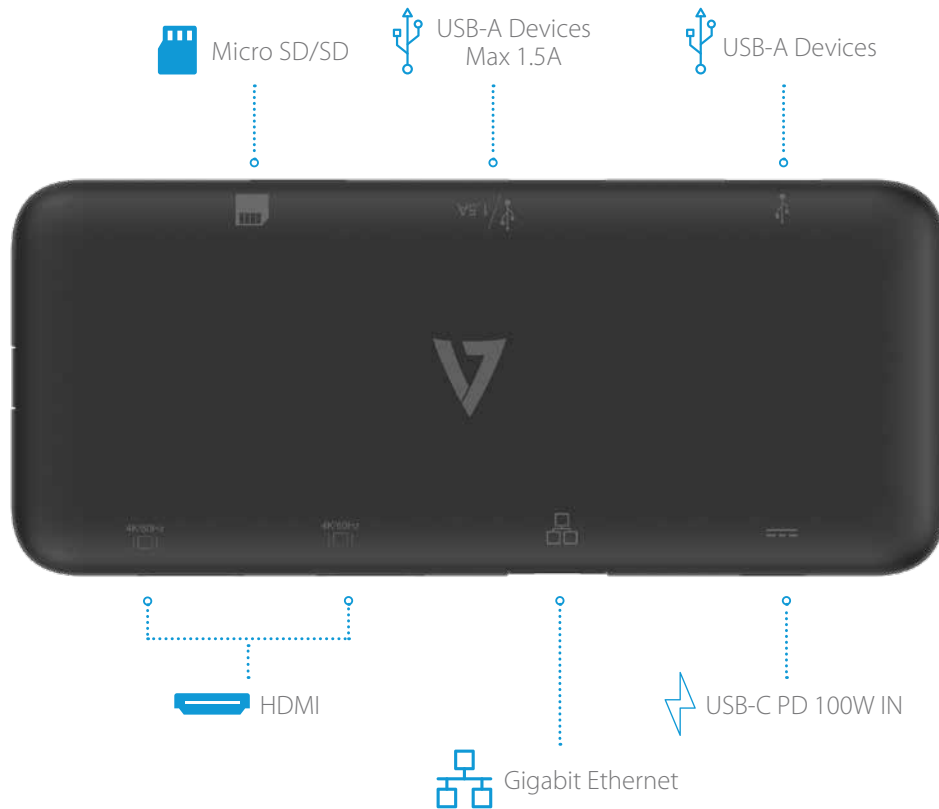

Operating System:

V7 Model Number	UDDS2
US SKU	9VB336
EU SKU	CD52843

UCDDS1080P

Universal USB-C Docking Station w/ Dual HDMI

Features

- Connect your computer to monitors and your favorite accessories and charge your computer at the same time via a single cable
- Two HDMI 1.4 ports supporting up to 1080p with 60Hz refresh rate
- 2 rear USB 3.1 ports for connecting and charging your USB accessories (5V/9A). The front USB port supports Battery Charge (BC 1.2) and Apple Charge 2.4A
- Gigabit Ethernet for connecting to the network and Combo 3.5 mm In/Out Audio for connecting to Audio
- Thunderbolt compatible Power Delivery Option for USB-C, up to 85W output to charge your mobile computer
- OS: Windows 10 / 11, macOS, Android 5 or later, Chrome OS R51 or later, Linux Ubuntu

Operating System:

V7 Model Number	UCDDS1080P
US SKU	7MV054
EU SKU	CA07163

UCMINIDOCKDUAL-PT

USB-C Mini Dock Dual 4K Display

Features

- Effortless connection - connect multiple devices to your USB-C computer
- Versatile - extend or mirror your HDMI displays for enhanced viewing and productivity. Supports SST and MST mode
- Transfer data and charge your USB-C device with power delivery up to 100W
- Gigabit ethernet connection provides up to 1Gbps transfer speed
- Manufactured in our ISO certified facilities and backed by the V7 warranty
- OS: Windows 10 / 11, macOS, Android 5 or later, Chrome OS R51 or later, Linux Ubuntu, iOS (iPad Pro 5th Gen or later)