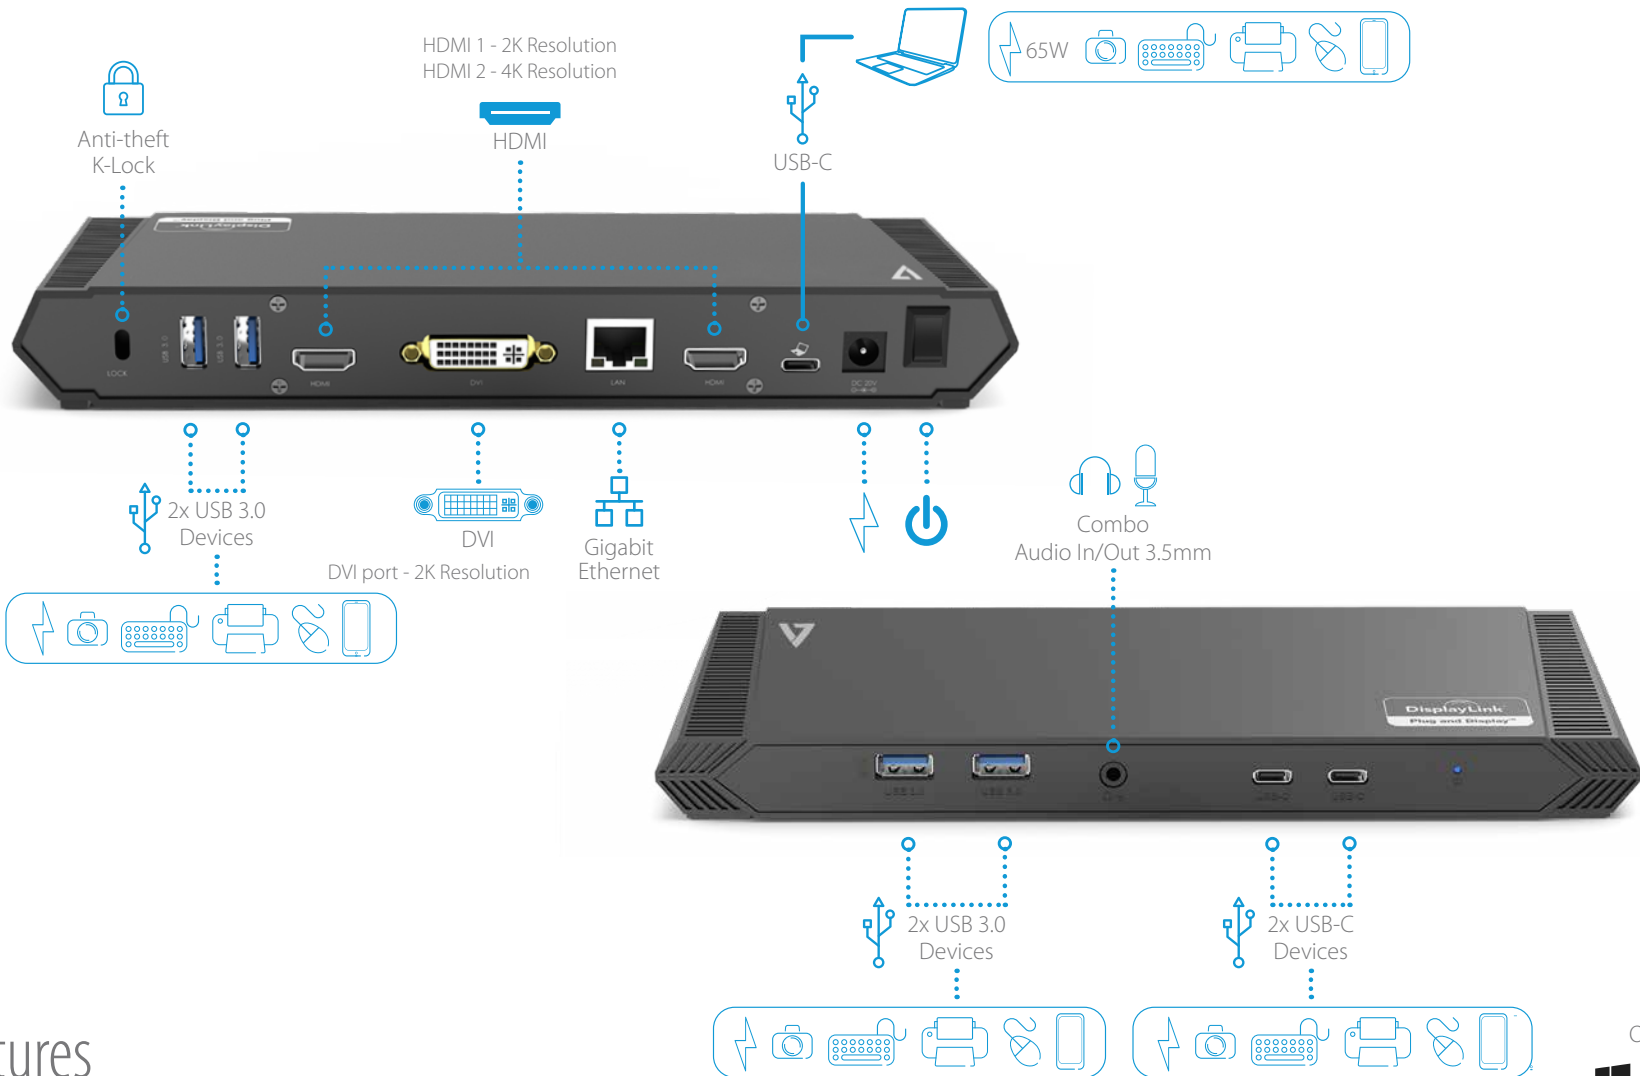

UCDDS

Dual DisplayLink® 4K Universal Docking Station with USB-C Power Delivery

Features

- Connect your Notebook or PC to additional monitors and your favorite accessories via a single cable, Thunderbolt compatible USB-C or USB-A (cable included)
- 4x USB-A 3.0 ports for connecting all accessories and hardware. USB-A ports are USB 3.0 and backwards compatible with 2.0 devices and providing high-speed data transmission, up to 5 Gbps, USB ports also support quick charging for smartphones and tablets
- 2x USB-C 3.1 port for the connection of your devices with a uses USB-C, supporting high-speed transfer up to 5 Gbps
- Thunderbolt compatible Power Delivery Option for USB-C, up to 65W output to charge your laptop
- Network and Internet access with Gigabit Ethernet port, supporting 10/100/1000 Mbps speeds
- 3.5 mm audio input / output jacks for headphone and microphone connectivity
- Power-saving on / off switch allowing quick and easy reset of the docking station
- OS: Windows 10 / 11, macOS, Android 5 or later, Chrome OS R51 or later, Linux Ubuntu

Operating System:

V7 Model Number	UCDDS
US SKU	2QP011
EU SKU	J154147

DOCKUSBC

USB-C Triple DisplayLink® Docking Station

Features

- Connect your displays and devices to your computer with one USB cable
- Total of 6 USB ports (4 x USB A 3.2 Gen1, 2 x USB-C)
- Two in one cable included for connection from USB-C or USB A computer port
- HDMI and DVI Output (includes DVI to VGA Adapter)
- Gigabit Ethernet and 3.5mm audio & microphone ports
- OS: Windows 10 / 11, macOS, Android 5 or later, Chrome OS R51 or later, Linux Ubuntu