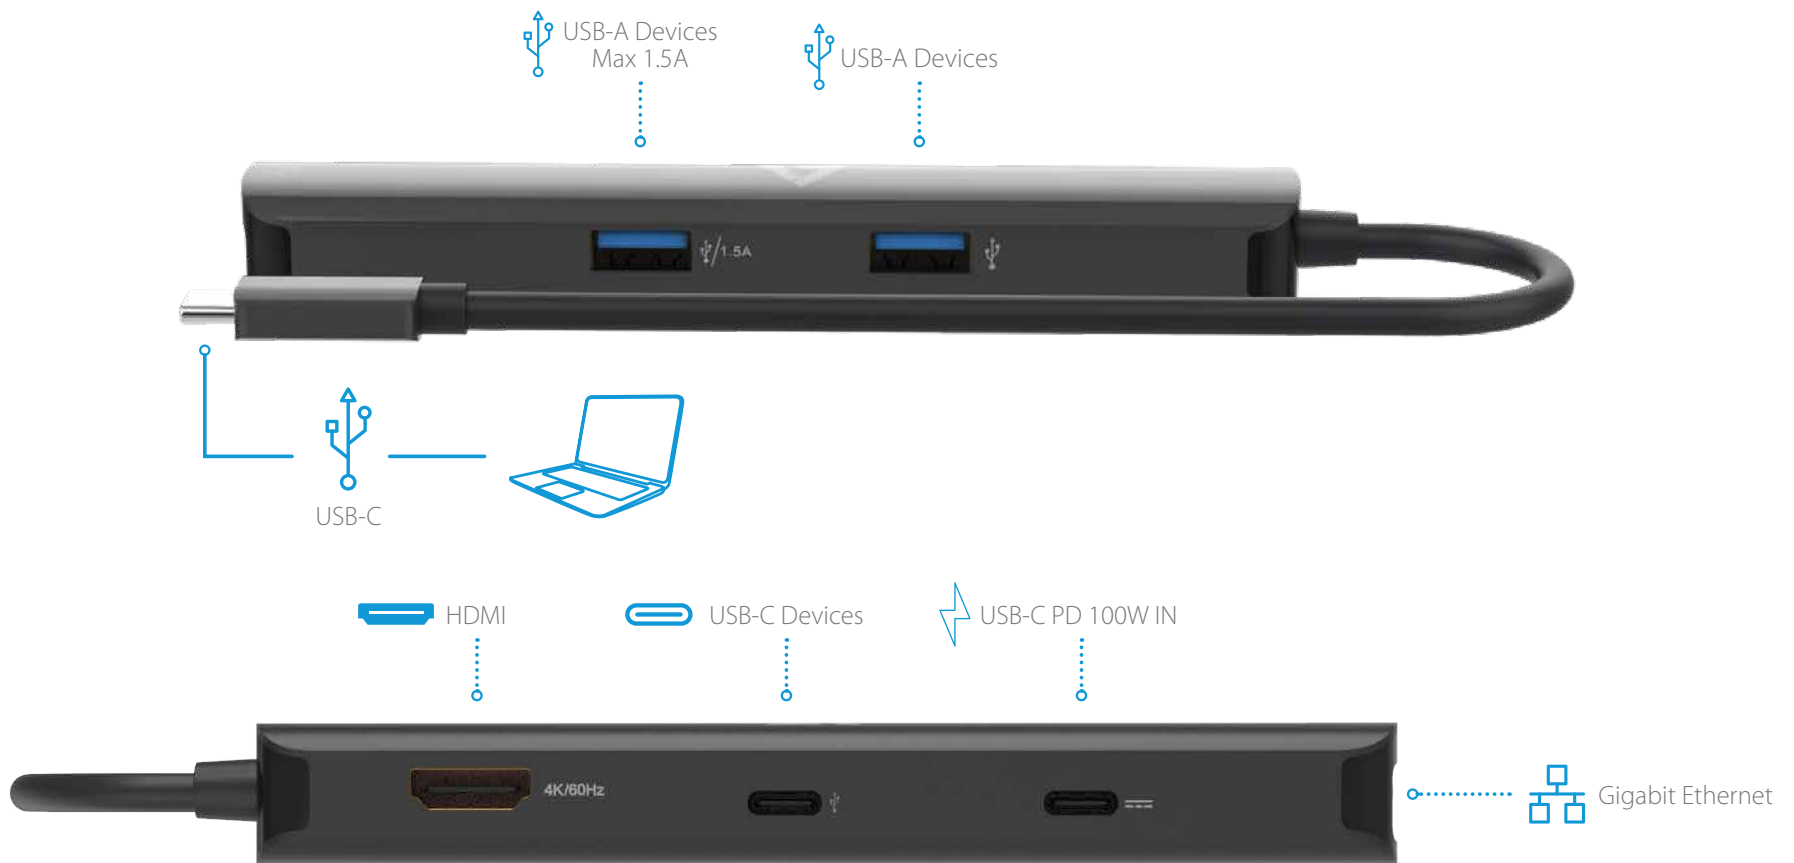

Operating System:

V7 Model Number	UCDDS1080P
US SKU	7MV054
EU SKU	CA07163

UCMINIDOCKDUAL-PT

USB-C Mini Dock Dual 4K Display

Features

- Effortless connection - connect multiple devices to your USB-C computer
- Versatile - extend or mirror your HDMI displays for enhanced viewing and productivity. Supports SST and MST mode
- Transfer data and charge your USB-C device with power delivery up to 100W
- Gigabit ethernet connection provides up to 1Gbps transfer speed
- Manufactured in our ISO certified facilities and backed by the V7 warranty
- OS: Windows 10 / 11, macOS, Android 5 or later, Chrome OS R51 or later, Linux Ubuntu, iOS (iPad Pro 5th Gen or later)

Operating System:
*iOS (iPad Pro 5th Gen or later)

V7 Model Number	UCMINIDOCKDUAL-PT
US SKU	9VB368
EU SKU	CD52877

UCMINIDOCK-PT

USB-C Mini Dock 4K Display

Features

- Effortless connection - connect multiple devices to your USB-C computer
- Sharp and clear - Extend or mirror to your 4K HDMI display
- Transfer data and charge your devices via USB-C with power delivery up to 100W
- Lightweight and compact, durable aluminum design for mobility and workstation optimization
- Gigabit ethernet connection provides up to 1Gbps transfer speed
- OS: Windows 10 / 11, macOS, Android 5 or later, Chrome OS R51 or later, Linux Ubuntu, iOS (iPad Pro 5th Gen or later)