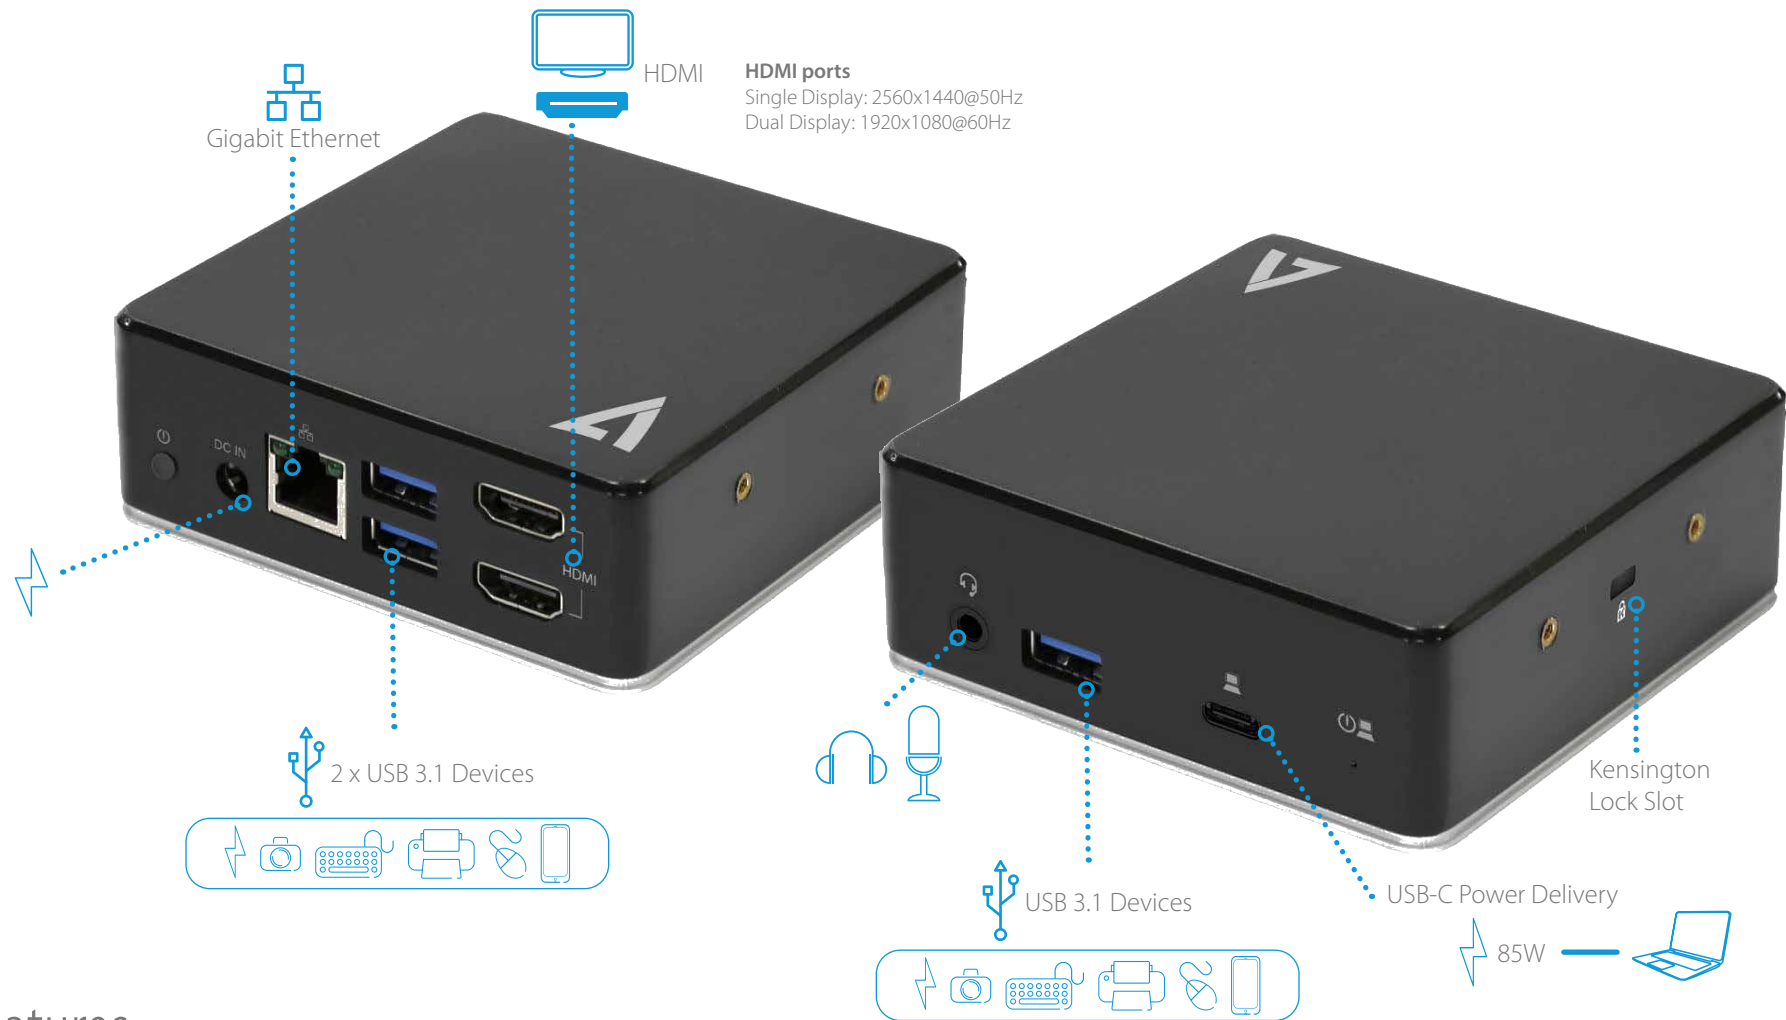

UCDDS1080P

Universal USB-C Docking Station w/ Dual HDMI

Features

- Connect your computer to monitors and your favorite accessories and charge your computer at the same time via a single cable
- Two HDMI 1.4 ports supporting up to 1080p with 60Hz refresh rate
- 2 rear USB 3.1 ports for connecting and charging your USB accessories (5V/9A). The front USB port supports Battery Charge (BC 1.2) and Apple Charge 2.4A
- Gigabit Ethernet for connecting to the network and Combo 3.5 mm In/Out Audio for connecting to Audio
- Thunderbolt compatible Power Delivery Option for USB-C, up to 85W output to charge your mobile computer
- OS: Windows 10 / 11, macOS, Android 5 or later, Chrome OS R51 or later, Linux Ubuntu

Operating System:

V7 Model Number	UCDDS1080P
US SKU	7MV054
EU SKU	CA07163