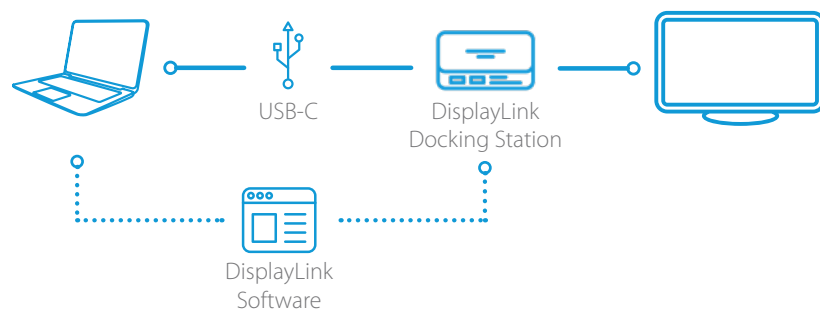

Port Options

HDMI

DisplayPort

DVI

VGA

USB 2.0/3.0
Devices

Gigabit
Ethernet

USB-C Power
Delivery

Which V7 Docking Station is for You? Pick Yours.

DisplayLink® Docking Stations

DisplayLink is a chipset inside DisplayLink enabled V7 Docking Stations that uses the processor (CPU) of the computer combined with a software driver that must be downloaded to the computer. The DisplayLink software sends compressed data over USB to the docking station or display adapter with a DisplayLink chip which then decodes and decompresses the video and renders it to the display(s).

Alt Mode Docking Stations & Video Adapters (Pass Through Docking Stations)

Alt Mode video is a newer standard allowing transmission of video signals over a USB cable. It allows the graphics adapter (GPU) in a computer to directly output through the USB-C port.