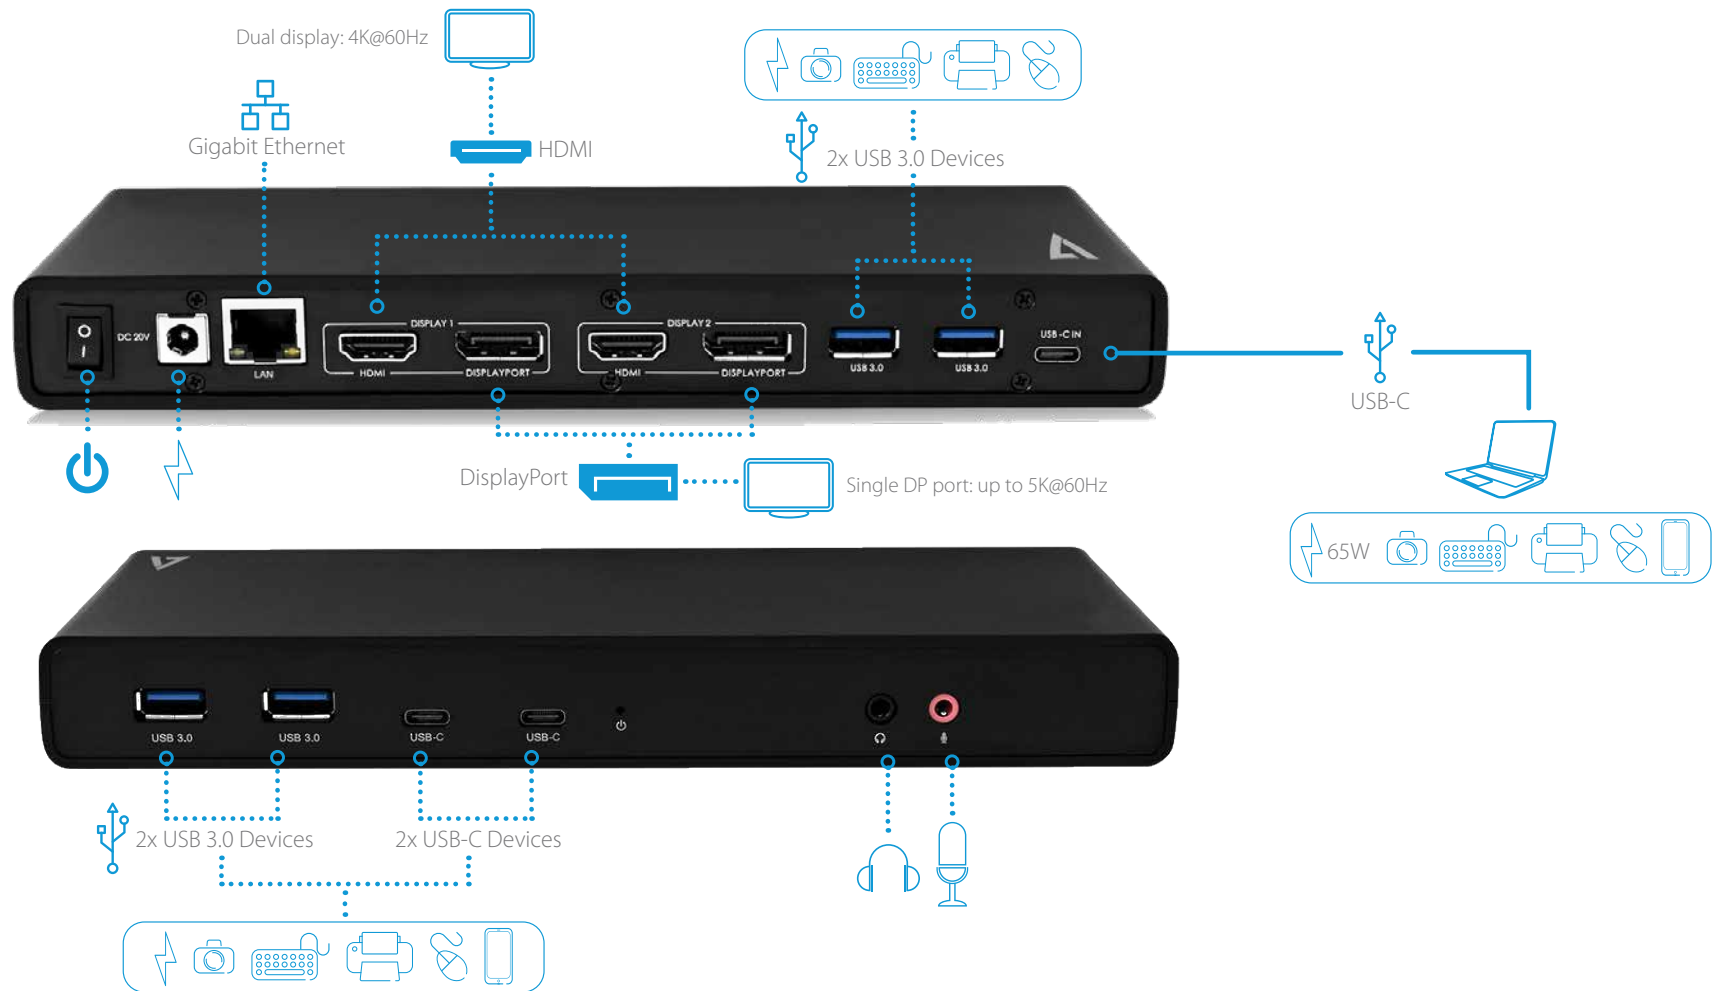

UCDDS

Dual DisplayLink® 4K Universal Docking Station with USB-C Power Delivery

Features

- Connect your Notebook or PC to additional monitors and your favorite accessories via a single cable, Thunderbolt compatible USB-C or USB-A (cable included)
- 4x USB-A 3.0 ports for connecting all accessories and hardware. USB-A ports are USB 3.0 and backwards compatible with 2.0 devices and providing high-speed data transmission, up to 5 Gbps, USB ports also support quick charging for smartphones and tablets
- 2x USB-C 3.1 port for the connection of your devices with a uses USB-C, supporting high-speed transfer up to 5 Gbps
- Thunderbolt compatible Power Delivery Option for USB-C, up to 65W output to charge your laptop
- Network and Internet access with Gigabit Ethernet port, supporting 10/100/1000 Mbps speeds
- 3.5 mm audio input / output jacks for headphone and microphone connectivity
- Power-saving on / off switch allowing quick and easy reset of the docking station
- OS: Windows 10 / 11, macOS, Android 5 or later, Chrome OS R51 or later, Linux Ubuntu

Operating System:

V7 Model Number	UCDDS
US SKU	2QP011
EU SKU	J154147

DOCKUSBC

USB-C Triple DisplayLink® Docking Station

Features

- Connect your displays and devices to your computer with one USB cable
- Total of 6 USB ports (4 x USB A 3.2 Gen1, 2 x USB-C)
- Two in one cable included for connection from USB-C or USB A computer port
- HDMI and DVI Output (includes DVI to VGA Adapter)
- Gigabit Ethernet and 3.5mm audio & microphone ports
- OS: Windows 10 / 11, macOS, Android 5 or later, Chrome OS R51 or later, Linux Ubuntu