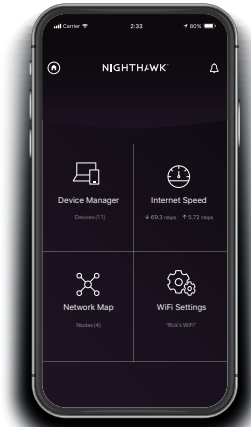

Quick Start

1 Download the Nighthawk app

On your mobile phone, download the Nighthawk app, available on Google Play and the Apple App Store.

2 Install your extender

Connect your mobile phone to the extender WiFi network called NETGEAR_EXT.

Open the Nighthawk app and follow the step-by-step instructions to set up your extender.

3 Do more with the app

Check out everything you can do on the Nighthawk app! Run a speed test, see all the connected devices, and more.

Contents

Extender

Power Adapter
(varies by region)

Overview

- A** WPS Button
- B** Reset Button
- C** Ethernet Ports
- D** Power Connector

- 1**  - Ethernet LED
- 2**  - 5 GHz WiFi LED
- 3**  - 2.4 GHz WiFi LED
- 4**  - Router Link LED
- 5**  - WPS LED
- 6**  - Power LED