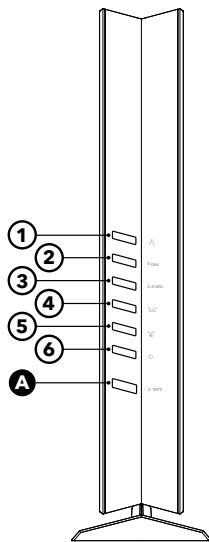

Contents

Extender

Power Adapter
(varies by region)

Overview

- A** WPS Button
- B** Reset Button
- C** Ethernet Ports
- D** Power Connector

- 1**  - Ethernet LED
- 2**  - 5 GHz WiFi LED
- 3**  - 2.4 GHz WiFi LED
- 4**  - Router Link LED
- 5**  - WPS LED
- 6**  - Power LED