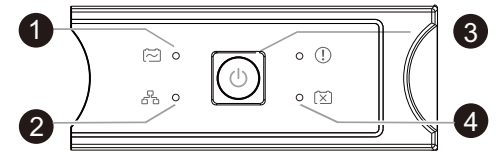

Operation Manual
Manuel d'utilisation
Manual de operaciones

<https://d.go2se.com/sci500rm1u>

Display Interface

SCL500RM1UNC

- ① On battery / online indicator
- ② Network status indicator
- ③ Event and Error detected indicator
- ④ Replace battery indicator