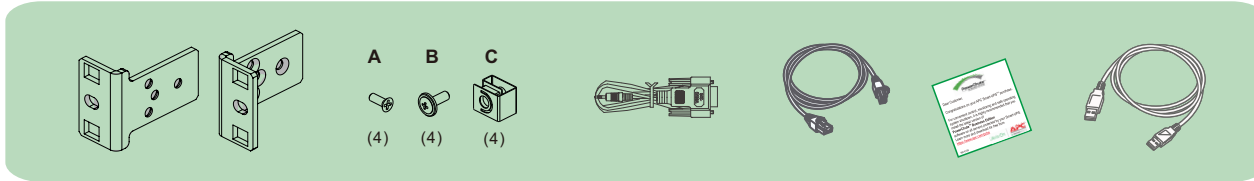

Installation Guide

Smart-UPS SCL500RM1UNC with Lithium-ion Battery

Inventory

UPS Installation

Network Connect Installation

Customer support and warranty information are available on the APC web site, www.apc.com.

Operation Manual
Manuel d'utilisation
Manual de operaciones

<https://d.go2se.com/sci500rm1u>

Display Interface

SCL500RM1UNC

- ① On battery / online indicator
- ② Network status indicator
- ③ Event and Error detected indicator
- ④ Replace battery indicator