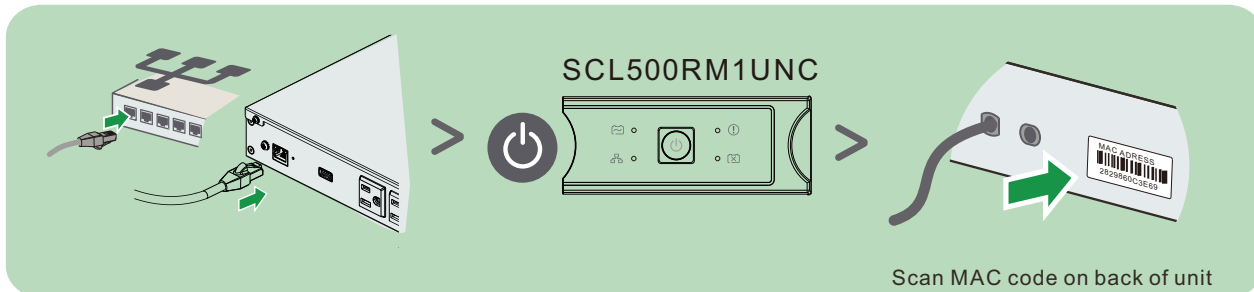

Installation Guide

Smart-UPS SCL500RM1UNC with Lithium-ion Battery

Inventory

UPS Installation

Network Connect Installation

Customer support and warranty information are available on the APC web site, www.apc.com.

Operation Manual
Manuel d'utilisation
Manual de operaciones

<https://d.go2se.com/sci500rm1u>

Display Interface

SCL500RM1UNC

- ① On battery / online indicator
- ② Network status indicator
- ③ Event and Error detected indicator
- ④ Replace battery indicator