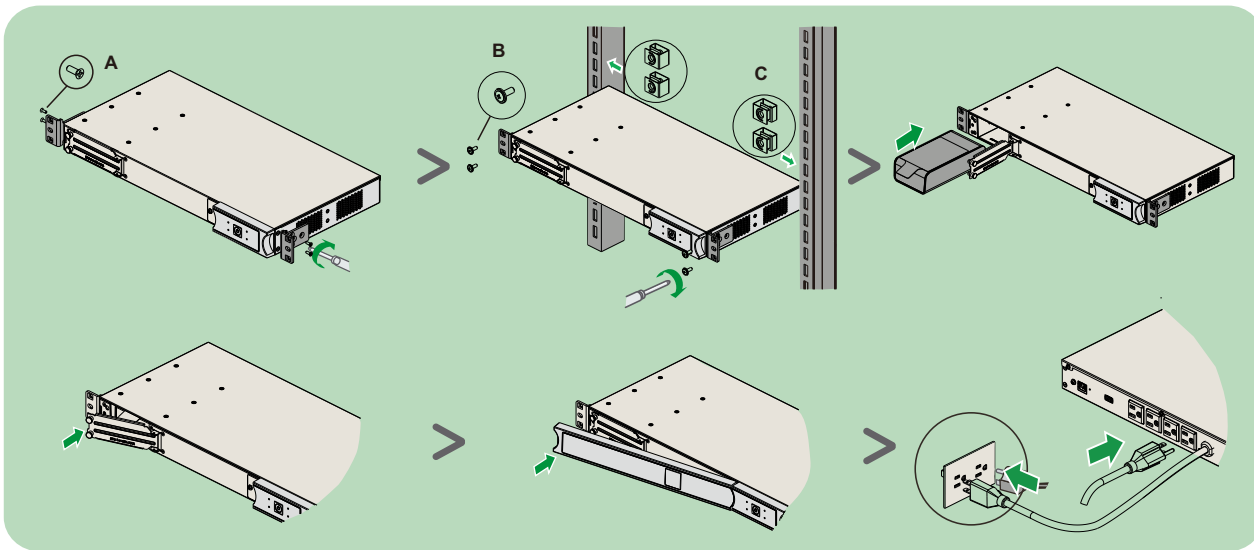

Installation Guide

Smart-UPS SCL500RM1UNC with Lithium-ion Battery

Inventory

UPS Installation

Network Connect Installation

Customer support and warranty information are available on the APC web site, www.apc.com.

Operation Manual
Manuel d'utilisation
Manual de operaciones

<https://d.go2se.com/sci500rm1u>

Display Interface

SCL500RM1UNC

- ① On battery / online indicator
- ② Network status indicator
- ③ Event and Error detected indicator
- ④ Replace battery indicator