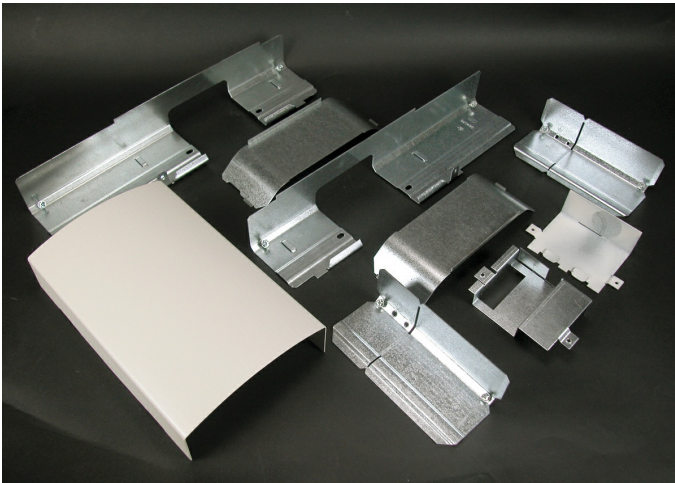

Wiremold
DS4000 Small Obstacle Transition Fitting
Part No. DS4075-DG

Passes DS4000 Series Raceway over previously installed conduit or raceways as large as 2400 Series Raceway. Also creates transition of 500, 700 or 2400D Series Raceway from DS4000 Series Raceway.

Features & Benefits

Passes DS4000 Series Raceway over previously installed conduit or raceways as large as 2400 Series Raceway. Also creates transition of 500, 700 or 2400D Series Raceway from DS4000 Series Raceway.

Specifications

General Info

Product Line	Wiremold	UPC Number	786776081855
Country Of Origin	United States	Application Sector	Commercial
Standard	cULus Listed Raceway: File E4376 Guide RJBT. Fittings: File E41751 Guide RJPR. Base & Blank Cover: Meets Article 386 of NEC. Meets Section 12-600 of CEC.	Type	Raceway