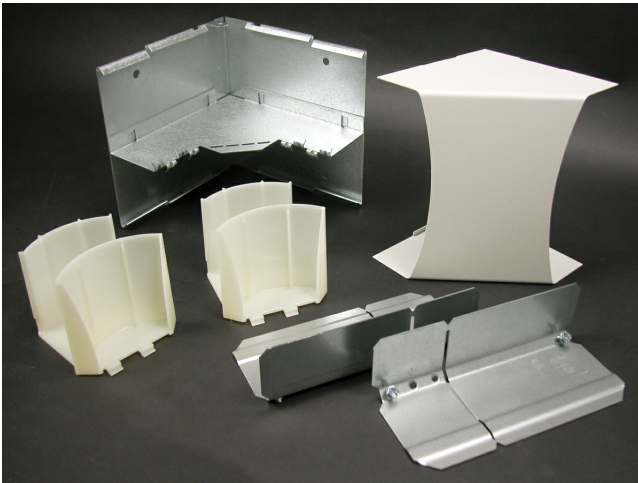

Wiremold
DS4000 Internal Elbow Fitting
Part No. DS4017-DV

90 degree full capacity divided internal elbow that provides a 2" (51mm) cable bend radius for fiber optic/UTP/STP installations. One pair of DS4001 Couplings included.

Features & Benefits

90 degree full capacity divided internal elbow that provides a 2" (51mm) cable bend radius for fiber optic/UTP/STP installations. One pair of DS4001 Couplings included.

Specifications