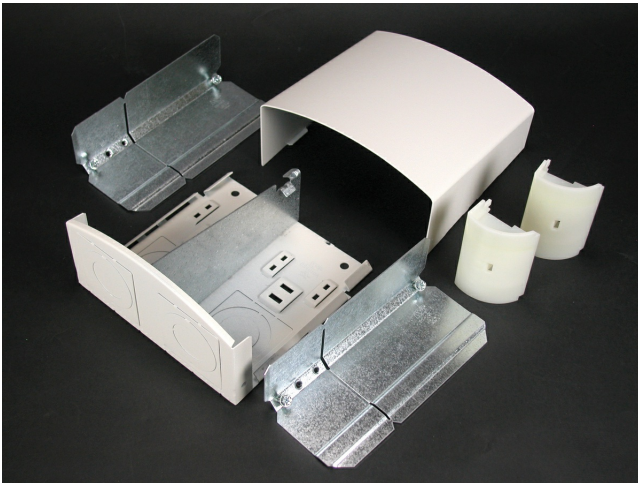

Wiremold  
DS4000 Entrance-End-Fitting  
Part No. DS4010A-DV

Full-capacity end fitting. Includes four 3/4" and 1 1/4" concentric trade size KOs and four 2 1/8" large capacity KOs.

## Features & Benefits

Full-capacity end fitting. Includes four 3/4" and 1 1/4" concentric trade size KOs and four 2 1/8" large capacity KOs.