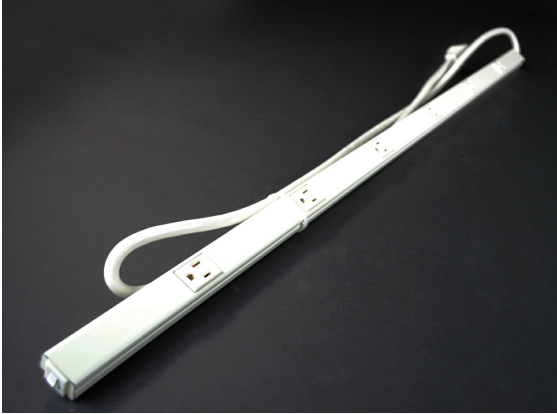

Wiremold  
Plug-In Outlet Center Unit / Plug-In Outlet Center Unit / Steel/120V/15A/40 long/6 O/L /6' cord  
Part No. V20-C2

Six outlets, steel housing with ivory finish. 6' (1.8m) cord. Length 40" (1m). Receptacle center-to-center 6" (152mm).

## Features & Benefits

Six outlets, steel housing with ivory finish. 6' (1.8m) cord. Length 40" (1m). Receptacle center-to-center 6" (152mm).