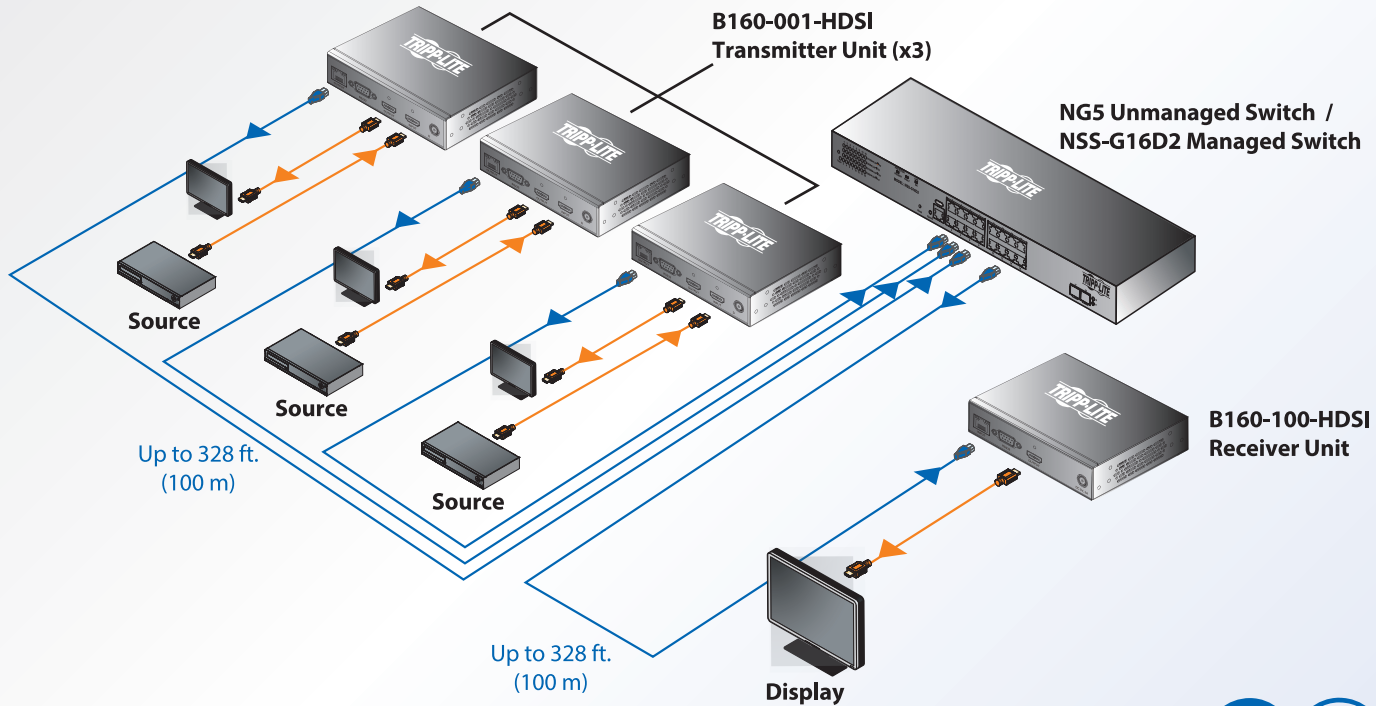

HDMI / DVI over IP Switch Kit – 3 Sources to 1 Display

Model: B160-103-HDSI

Kit Configuration Diagram

- ▶ Cat5e/6 Cable
- ▶ HDMI Cable