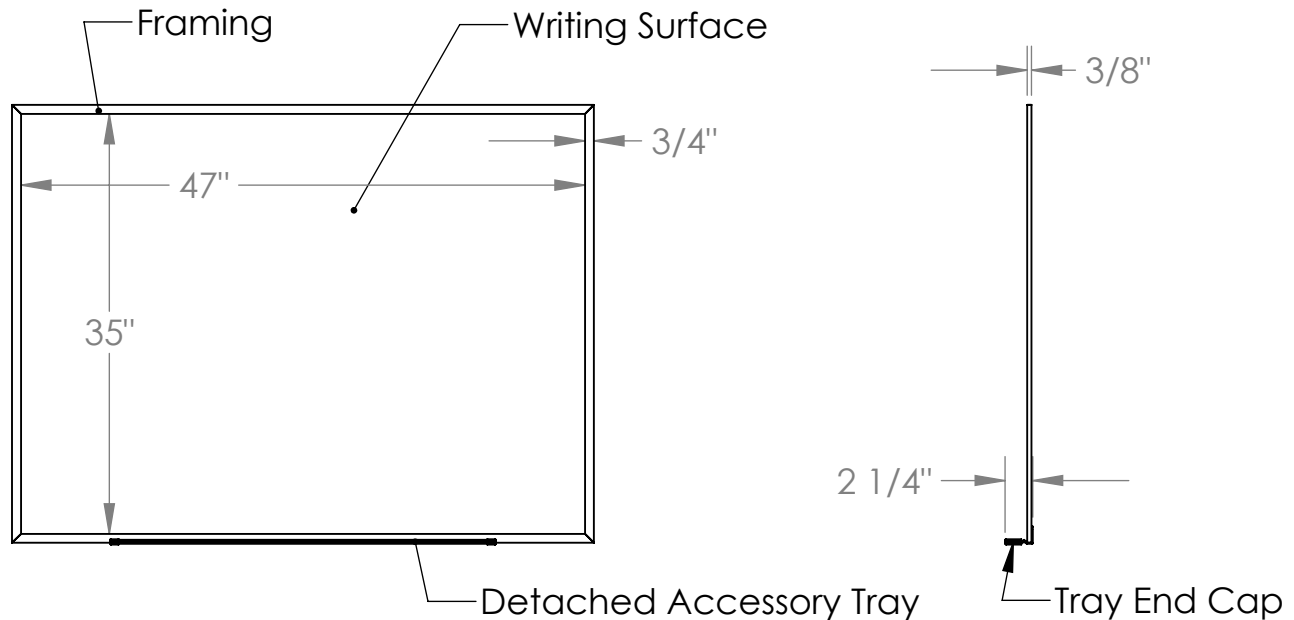

Ghent Graphics Non-Magnetic Whiteboards

Product Specifications

Materials:

- Framing and Detached Accessory Tray: Satin anodized aluminum extrusion
- Writing surface: 6 mil thick coating applied to 1/4" thick hardboard
- Detached Accessory Tray End Caps: Gray thermoplastic

Features:

- Board hangers are included
- A black dry erase marker with marker clip is included with each board
- Available in standard and custom sizes up to 4'H x 8'W
- This board is guaranteed for 10 years