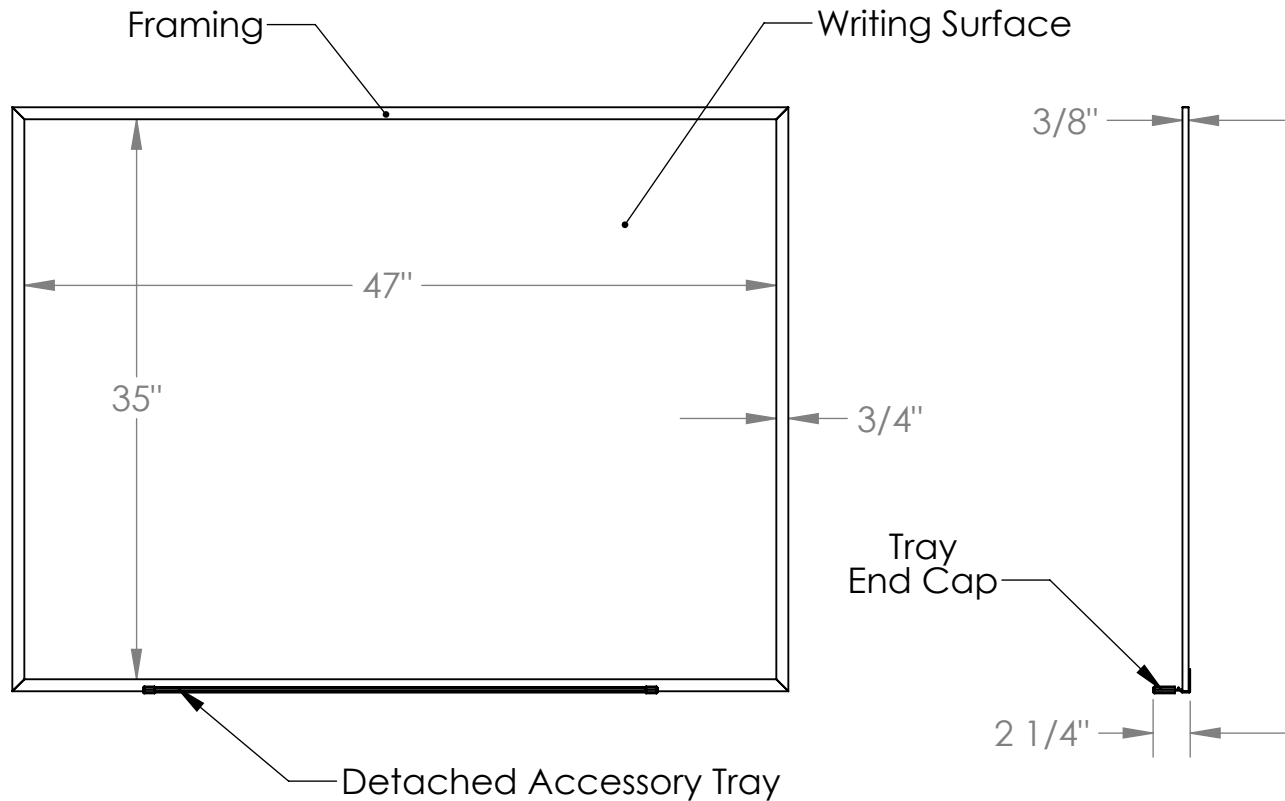

Ghent Graphics Magnetic Whiteboards

Product Specifications

Materials:

- Framing and Detached Accessory Tray: Satin anodized aluminum extrusion
- Writing surface: 6 mil thick coated 22 gauge steel sheet, laminated to 1/4" thick hardboard with a mylar film backing
- Detached Accessory Tray End Caps: Gray thermoplastic

Features:

- Board hangers are included
- A black dry erase marker with marker clip is included with each board
- Available in standard and custom sizes up to 4'H x 8'W
- This board is guaranteed for 10 years