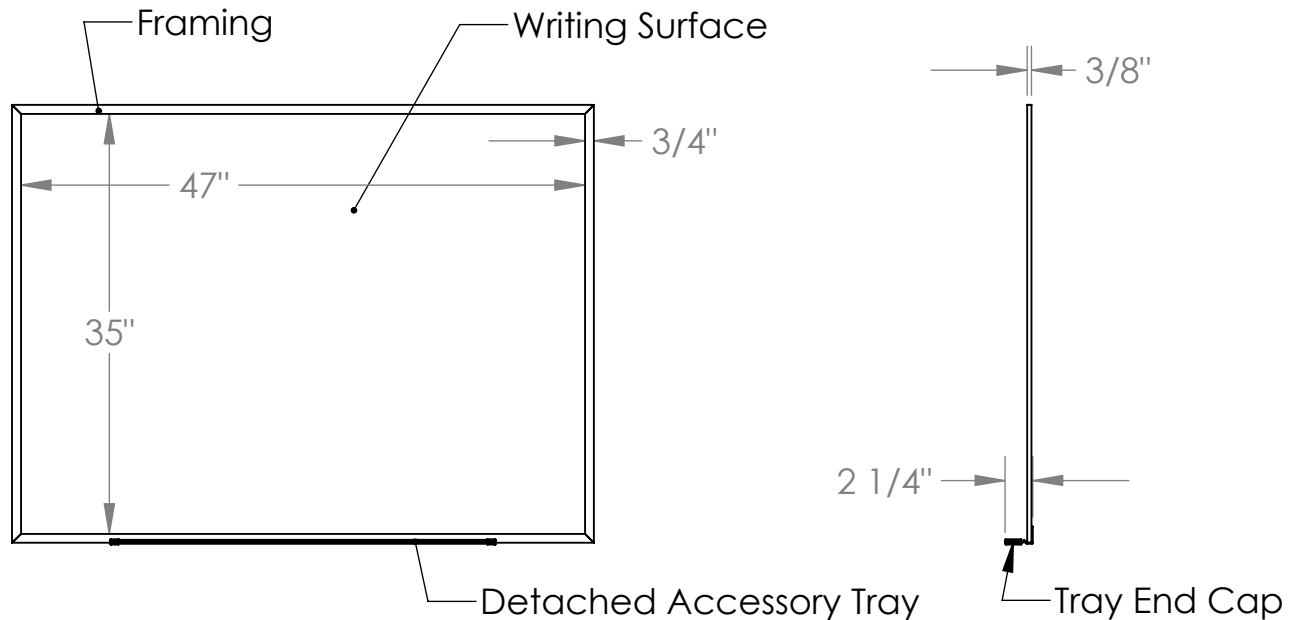

### Materials:

- Framing and Detached Accessory Tray: Satin anodized aluminum extrusion
- Writing surface: 6 mil thick coating applied to 1/4" thick hardboard
- Detached Accessory Tray End Caps: Gray thermoplastic

### Features:

- Board hangers are included
- A black dry erase marker with marker clip is included with each board
- Available in standard and custom sizes up to 4'H x 8'W
- This board is guaranteed for 10 years