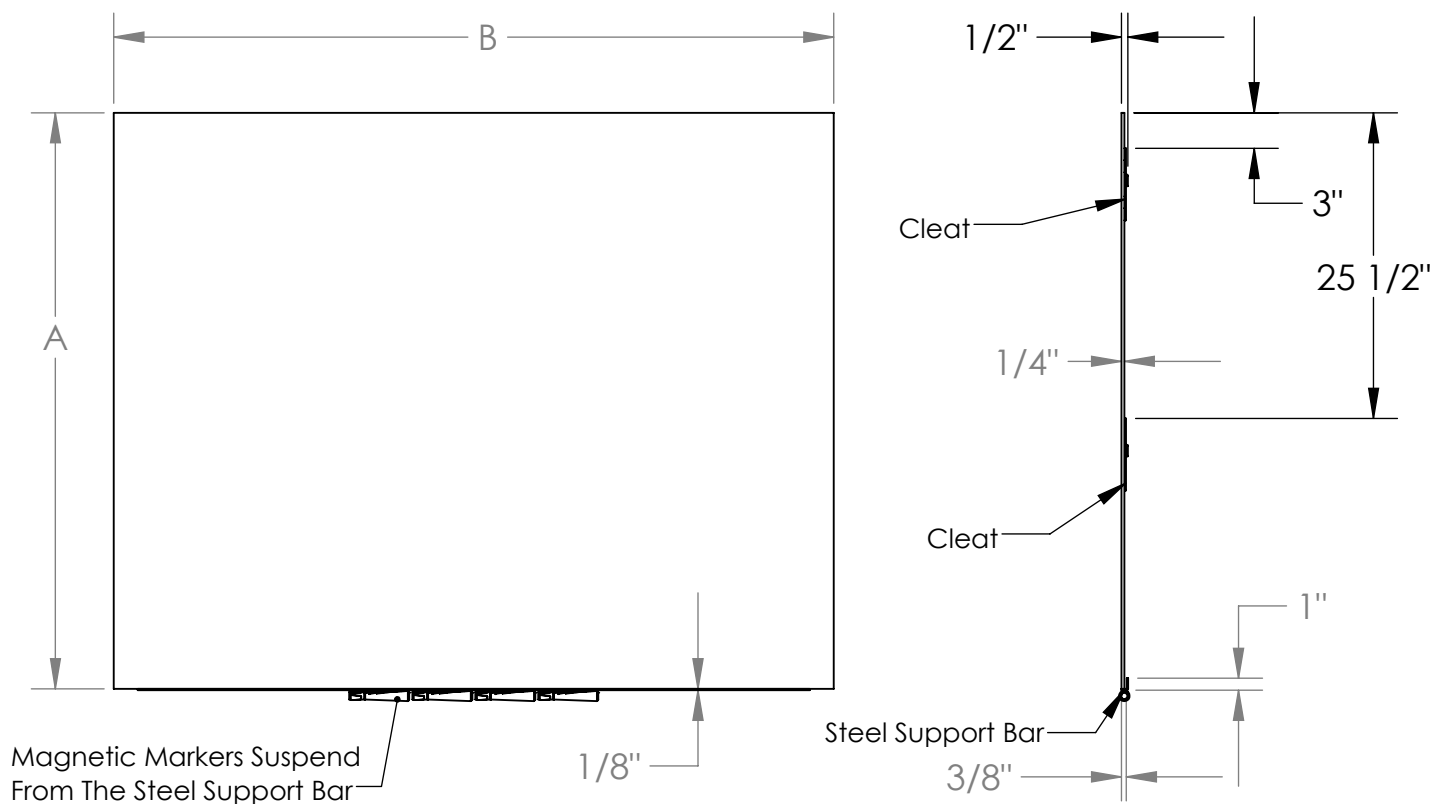

Aria Low Profile Glass Whiteboard

Product Specifications

Materials:

- Board Surfaces: 1/4" thick, tempered low iron glass
- Cleat: 14 ga. Galvanized steel
- Steel Support Bar: Powder coated steel angle; with an anodized aluminum finish

Features:

- Available in magnetic and non-magnetic
- Available in 13 Sizes
- Available in 13 Colors: Blue, Beige, Black, Denim, Green, Gray, Lilac Gray, Marigold, Peach, Rose, Smoke, White, and Yellow
- Steel support bar doubles as sleek magnetic marker holder
- Includes magnetic eraser and 4 assorted color magnetic markers
- Board is guaranteed for 50 years
- Square corner standard, available in round corner as a custom option

Notes:

- Indoor use only

Part Number	2x3	3x2	3x4	4x3	4x4	4x5	5x4	4x6	6x4	4x8	8x4	4x10	10x4
A	24"	36"	36"	48"	48"	48"	60"	48"	72"	48"	96"	48"	120"
B	36"	24"	48"	36"	48"	60"	48"	72"	48"	96"	48"	120"	48"