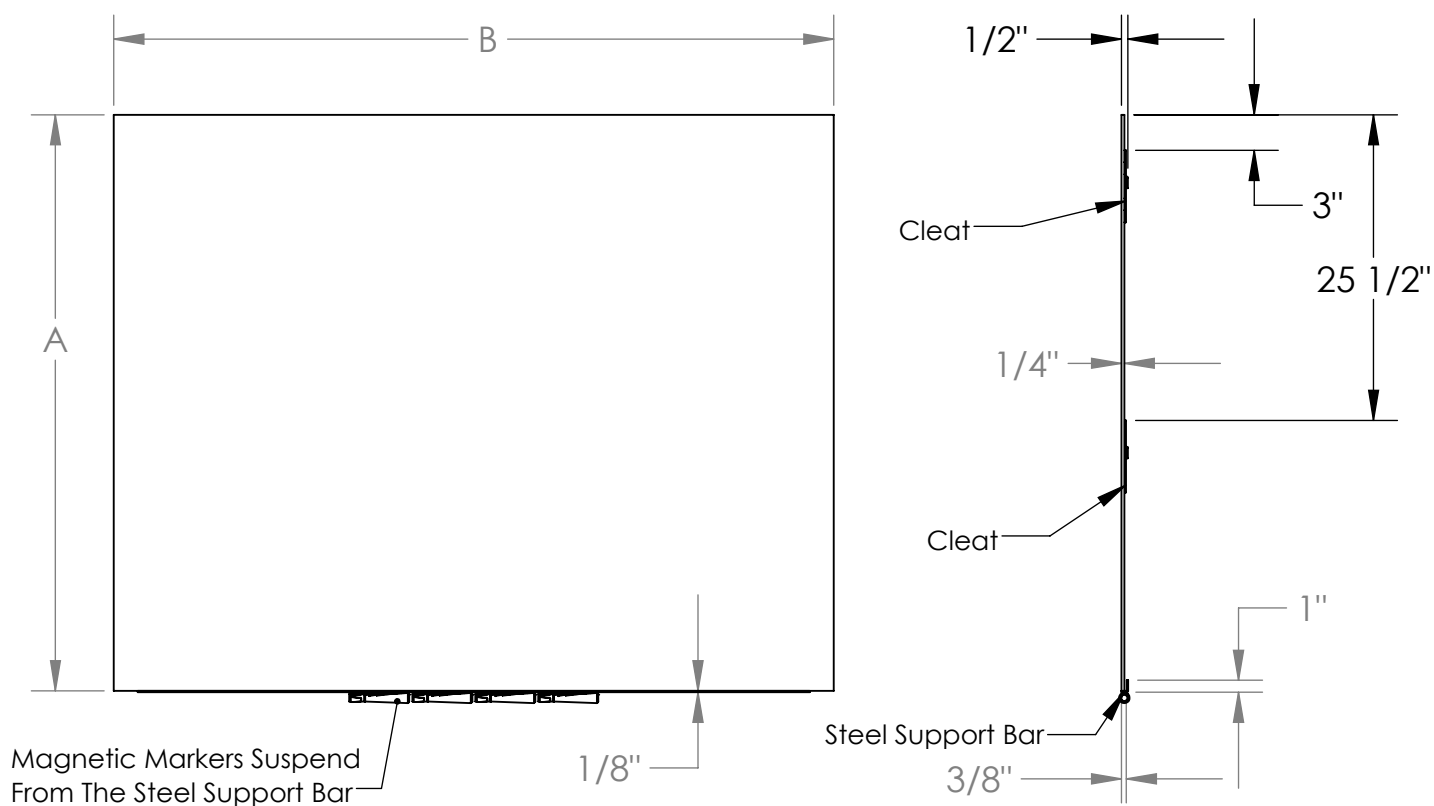

Aria Low Profile Glass Whiteboard

Product Specifications

Materials:

- Board Surfaces: 1/4" thick, tempered low iron glass
- Cleat: 14 ga. Galvanized steel
- Steel Support Bar: Powder coated steel angle; with an anodized aluminum finish

Features:

- Available in magnetic and non-magnetic
- Available in 13 Sizes
- Available in 13 Colors: Blue, Beige, Black, Denim, Green, Gray, Lilac Gray, Marigold, Peach, Rose, Smoke, White, and Yellow
- Steel support bar doubles as sleek magnetic marker holder
- Includes magnetic eraser and 4 assorted color magnetic markers
- Board is guaranteed for 50 years
- Square corner standard, available in round corner as a custom option

Notes:

- Indoor use only

Part Number	2x3	3x2	3x4	4x3	4x4	4x5	5x4	4x6	6x4	4x8	8x4	4x10	10x4
A	24"	36"	36"	48"	48"	48"	60"	48"	72"	48"	96"	48"	120"
B	36"	24"	48"	36"	48"	60"	48"	72"	48"	96"	48"	120"	48"