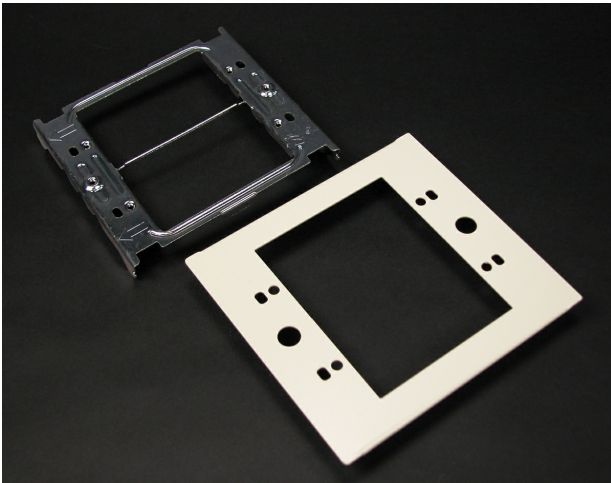

Wiremold  
2-GANG DEVICE PLATE-IVORY  
Part No. CV4047C-2

4000® Series Raceway is the work horse of surface raceway systems. 4000 Series Raceway can be divided for multi-service applications making it ideal for applications requiring a large cable capacity and dual-service requirements. Commercial, institutional, and industrial applications benefit from the rigid steel construction and durable ScuffCoat™ finish of this raceway. 4000 Series Raceway is also ideal for municipalities that have code requirements calling for all steel construction or that prohibit nonmetallic cable management systems.

## Features & Benefits

Accepts commercially available 2-gang flush plates (not furnished). NOTE: Certified to Canadian Safety Standards for sale in Canada. When ordering these products, change the "V" color prefix to "CV" or the "G" color prefix to "CG" to denote the Canadian versions.