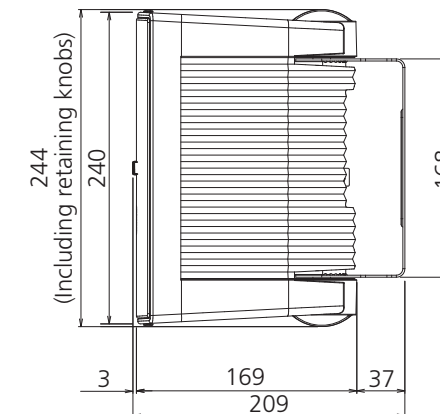

SURFACE-MOUNT SPEAKER

VS6/VS6W/VS4/VS4W

SPECIFICATIONS

WZ25570

SPECIFICATIONS

		VS6 / VS6W	VS4 / VS4W
Components	LF	6.5" (160mm) cone driver	4" (100mm) cone driver
	HF	1" (25mm) balanced dome tweeter	
Coverage Angle		90 H x 90 V	110 H x 110 V
Crossover Mode: Passive only			
Passive Crossover Frequency		15kHz	15kHz
Nominal Impedance	Passive	8Ω	
Power Rating *1 (IEC, 100hours)	NOISE	25W	15W
	PGM	50W	30W
	MAX	100W	60W
Sensitivity (1W, 1m)		90dB SPL	88dB SPL
Maximum SPL *2 (Calculated, 1m)		110dB SPL (100W)	106dB SPL (60W)
Frequency Range (Full space)*3		80Hz – 20kHz	100Hz – 20kHz
Connectors: 2 pairs of barrier strip (parallel-wired)			
Transformer Taps	70V	25W, 12.5W, 6.3W, 3.1W	15W, 7.5W, 3.8W, 1.9W
	100V	25W, 12.5W, 6.3W	15W, 7.5W, 3.8W
Overload Protection		Power limiting to protect the woofer	
Waterproof		IEC 60529 IPX3 splash proof rating.	
Magnetically Shielded		No	
Safety Agency Rating		EN55103 – 1, – 2	
Enclosure	Shape	Rectangular	
	Type	Vented	
	Material	HIPS, 94 – HB	
	Finish	VS4, VS6: Black VS4W, VS6W: White	
	Grill	Powder coated perforated steel (t=0.6mm), Aperture ratio: 51%	
	Suspension attachment	Bracket (4x Φ5.5mm and 2x Φ11mm holes)	
Pole Mounts		None	
Dimensions (Bracket is not included) (W x H x D in vertical cabinet orientation)		190 x 308 x 219 mm 7 1/2 x 12 1/8 x 8 5/8 inch	152 x 243 x 172 mm 6 x 9 9/16 x 6 3/4 inch
Net Weight (Bracket is not included, 1 piece)		2.8 kg(6.2 lbs)	1.9 kg(4.2 lbs)
Included accessories		2x Bracket, 4x Retaining knob, 2x Terminal cover, 4x Terminal cover screw, Owner's Manual, SPECIFICATIONS, Warranty card for Europe area	
Packaging		Packaged in pair	

DIMENSIONS

VS6/VS6W

VS4/VS4W

*1: IEC shaped pink noise with 6 dB crest factor.

*2: Calculated based on power rating and sensitivity, exclusive of power compression.

*3: Free field 4π

unit: mm

For details of products, please contact your nearest Yamaha representative or the authorized distributor listed below.