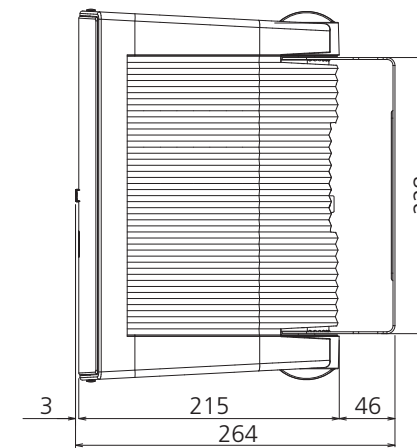

SURFACE-MOUNT SPEAKER

VS6/VS6W/VS4/VS4W

SPECIFICATIONS

WZ25570

SPECIFICATIONS

		VS6 / VS6W	VS4 / VS4W
Components	LF	6.5" (160mm) cone driver	4" (100mm) cone driver
	HF	1" (25mm) balanced dome tweeter	
Coverage Angle		90 H x 90 V	110 H x 110 V
Crossover Mode: Passive only			
Passive Crossover Frequency		15kHz	15kHz
Nominal Impedance	Passive	8Ω	
Power Rating *1 (IEC, 100hours)	NOISE	25W	15W
	PGM	50W	30W
	MAX	100W	60W
Sensitivity (1W, 1m)		90dB SPL	88dB SPL
Maximum SPL *2 (Calculated, 1m)		110dB SPL (100W)	106dB SPL (60W)
Frequency Range (Full space)*3		80Hz – 20kHz	100Hz – 20kHz
Connectors: 2 pairs of barrier strip (parallel-wired)			
Transformer Taps	70V	25W, 12.5W, 6.3W, 3.1W	15W, 7.5W, 3.8W, 1.9W
	100V	25W, 12.5W, 6.3W	15W, 7.5W, 3.8W
Overload Protection		Power limiting to protect the woofer	
Waterproof		IEC 60529 IPX3 splash proof rating.	
Magnetically Shielded		No	
Safety Agency Rating		EN55103 – 1, – 2	
Enclosure	Shape	Rectangular	
	Type	Vented	
	Material	HIPS, 94 – HB	
	Finish	VS4, VS6: Black VS4W, VS6W: White	
	Grill	Powder coated perforated steel (t=0.6mm), Aperture ratio: 51%	
	Suspension attachment	Bracket (4x Φ5.5mm and 2x Φ11mm holes)	
Pole Mounts		None	
Dimensions (Bracket is not included) (W x H x D in vertical cabinet orientation)		190 x 308 x 219 mm 7 1/2 x 12 1/8 x 8 5/8 inch	152 x 243 x 172 mm 6 x 9 9/16 x 6 3/4 inch
Net Weight (Bracket is not included, 1 piece)		2.8 kg(6.2 lbs)	1.9 kg(4.2 lbs)
Included accessories		2x Bracket, 4x Retaining knob, 2x Terminal cover, 4x Terminal cover screw, Owner's Manual, SPECIFICATIONS, Warranty card for Europe area	
Packaging		Packaged in pair	

DIMENSIONS

VS6/VS6W

VS4/VS4W

*1: IEC shaped pink noise with 6 dB crest factor.

*2: Calculated based on power rating and sensitivity, exclusive of power compression.

*3: Free field 4π

unit: mm

For details of products, please contact your nearest Yamaha representative or the authorized distributor listed below.