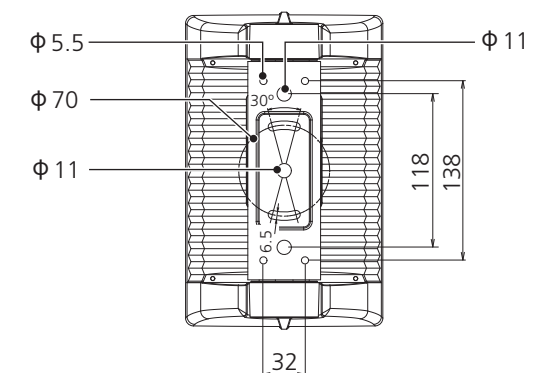

SURFACE-MOUNT SPEAKER

VS6/VS6W/VS4/VS4W

SPECIFICATIONS

WZ25570

SPECIFICATIONS

		VS6 / VS6W	VS4 / VS4W
Components	LF	6.5" (160mm) cone driver	4" (100mm) cone driver
	HF	1" (25mm) balanced dome tweeter	
Coverage Angle		90 H x 90 V	110 H x 110 V
Crossover Mode: Passive only			
Passive Crossover Frequency		15kHz	15kHz
Nominal Impedance	Passive	8Ω	
Power Rating *1 (IEC, 100hours)	NOISE	25W	15W
	PGM	50W	30W
	MAX	100W	60W
Sensitivity (1W, 1m)		90dB SPL	88dB SPL
Maximum SPL *2 (Calculated, 1m)		110dB SPL (100W)	106dB SPL (60W)
Frequency Range (Full space)*3		80Hz – 20kHz	100Hz – 20kHz
Connectors: 2 pairs of barrier strip (parallel-wired)			
Transformer Taps	70V	25W, 12.5W, 6.3W, 3.1W	15W, 7.5W, 3.8W, 1.9W
	100V	25W, 12.5W, 6.3W	15W, 7.5W, 3.8W
Overload Protection		Power limiting to protect the woofer	
Waterproof		IEC 60529 IPX3 splash proof rating.	
Magnetically Shielded		No	
Safety Agency Rating		EN55103 – 1, – 2	
Enclosure	Shape	Rectangular	
	Type	Vented	
	Material	HIPS, 94 – HB	
	Finish	VS4, VS6: Black VS4W, VS6W: White	
	Grill	Powder coated perforated steel (t=0.6mm), Aperture ratio: 51%	
	Suspension attachment	Bracket (4x Φ5.5mm and 2x Φ11mm holes)	
Pole Mounts		None	
Dimensions (Bracket is not included) (W x H x D in vertical cabinet orientation)		190 x 308 x 219 mm 7 1/2 x 12 1/8 x 8 5/8 inch	152 x 243 x 172 mm 6 x 9 9/16 x 6 3/4 inch
Net Weight (Bracket is not included, 1 piece)		2.8 kg(6.2 lbs)	1.9 kg(4.2 lbs)
Included accessories		2x Bracket, 4x Retaining knob, 2x Terminal cover, 4x Terminal cover screw, Owner's Manual, SPECIFICATIONS, Warranty card for Europe area	
Packaging		Packaged in pair	

DIMENSIONS

VS6/VS6W

VS4/VS4W

*1: IEC shaped pink noise with 6 dB crest factor.

*2: Calculated based on power rating and sensitivity, exclusive of power compression.

*3: Free field 4π

unit: mm

For details of products, please contact your nearest Yamaha representative or the authorized distributor listed below.