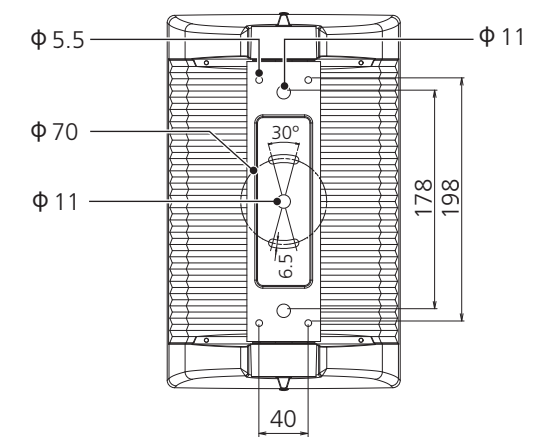

SURFACE-MOUNT SPEAKER

VS6/VS6W/VS4/VS4W

SPECIFICATIONS

WZ25570

SPECIFICATIONS

		VS6 / VS6W	VS4 / VS4W
Components	LF	6.5" (160mm) cone driver	4" (100mm) cone driver
	HF	1" (25mm) balanced dome tweeter	
Coverage Angle		90 H x 90 V	110 H x 110 V
Crossover Mode: Passive only			
Passive Crossover Frequency		15kHz	15kHz
Nominal Impedance	Passive	8Ω	
Power Rating *1 (IEC, 100hours)	NOISE	25W	15W
	PGM	50W	30W
	MAX	100W	60W
Sensitivity (1W, 1m)		90dB SPL	88dB SPL
Maximum SPL *2 (Calculated, 1m)		110dB SPL (100W)	106dB SPL (60W)
Frequency Range (Full space)*3		80Hz – 20kHz	100Hz – 20kHz
Connectors: 2 pairs of barrier strip (parallel-wired)			
Transformer Taps	70V	25W, 12.5W, 6.3W, 3.1W	15W, 7.5W, 3.8W, 1.9W
	100V	25W, 12.5W, 6.3W	15W, 7.5W, 3.8W
Overload Protection		Power limiting to protect the woofer	
Waterproof		IEC 60529 IPX3 splash proof rating.	
Magnetically Shielded		No	
Safety Agency Rating		EN55103 – 1, – 2	
Enclosure	Shape	Rectangular	
	Type	Vented	
	Material	HIPS, 94 – HB	
	Finish	VS4, VS6: Black VS4W, VS6W: White	
	Grill	Powder coated perforated steel (t=0.6mm), Aperture ratio: 51%	
	Suspension attachment	Bracket (4x Φ5.5mm and 2x Φ11mm holes)	
Pole Mounts		None	
Dimensions (Bracket is not included) (W x H x D in vertical cabinet orientation)		190 x 308 x 219 mm 7 1/2 x 12 1/8 x 8 5/8 inch	152 x 243 x 172 mm 6 x 9 9/16 x 6 3/4 inch
Net Weight (Bracket is not included, 1 piece)		2.8 kg(6.2 lbs)	1.9 kg(4.2 lbs)
Included accessories		2x Bracket, 4x Retaining knob, 2x Terminal cover, 4x Terminal cover screw, Owner's Manual, SPECIFICATIONS, Warranty card for Europe area	
Packaging		Packaged in pair	

DIMENSIONS

VS6/VS6W

VS4/VS4W

*1: IEC shaped pink noise with 6 dB crest factor.

*2: Calculated based on power rating and sensitivity, exclusive of power compression.

*3: Free field 4π

unit: mm

For details of products, please contact your nearest Yamaha representative or the authorized distributor listed below.