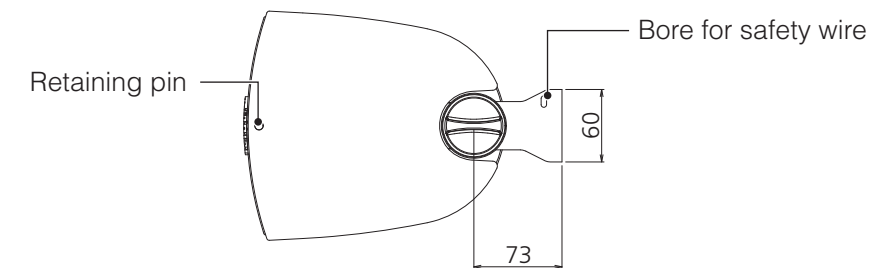

DIMENSIONS

VS6/VS6W