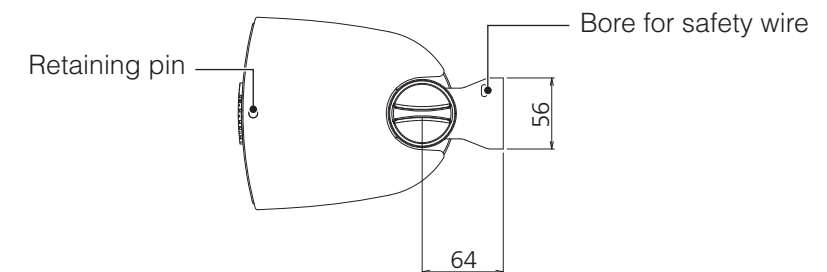

VS4/VS4W

*1: IEC shaped pink noise with 6 dB crest factor.

*2: Calculated based on power rating and sensitivity, exclusive of power compression.

*3: Free field 4π

unit: mm