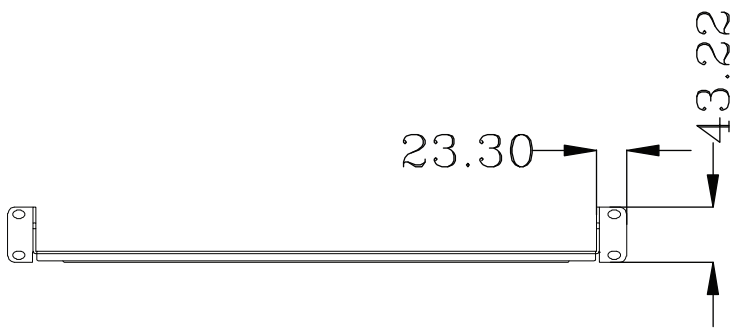

8 7 6 5 4 3 2 1

F
E
D
C
B
A

THIRD ANGLE PROJECTION

GENERAL NOTES

DIMENSIONS ARE IN MM - DO NOT SCALE
THIS DOCUMENT CONTAINS CONFIDENTIAL, PROPRIETARY INFORMATION THAT IS PROPERTY OF STARTECH.COM

PRODUCT ID	CABSHELFV1U
DESCRIPTION	1U Server Rack Shelf - Universal Vented Rack Mount Cantilever Tray for 19" Network Equipment Rack & Cabinet - Heavy Duty Steel - Weight Capacity 50lb/23kg - 10" Deep Shelf, Black
DO NOT SCALE	SHEET: 1 OF: 1
	UPLOAD DATE: 8/05/2021