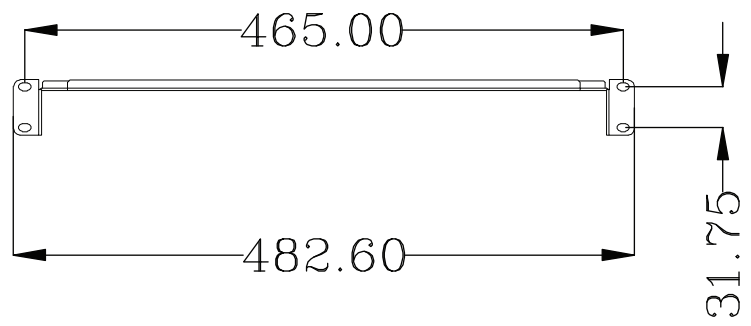

8 7 6 5 4 3 2 1

F
E
D
C
B
A

THIRD ANGLE PROJECTION

GENERAL NOTES

DIMENSIONS ARE IN MM - DO NOT SCALE
THIS DOCUMENT CONTAINS CONFIDENTIAL, PROPRIETARY INFORMATION THAT IS PROPERTY OF STARTECH.COM

PRODUCT ID	CABSHELFV1U
DESCRIPTION	1U Server Rack Shelf - Universal Vented Rack Mount Cantilever Tray for 19" Network Equipment Rack & Cabinet - Heavy Duty Steel - Weight Capacity 50lb/23kg - 10" Deep Shelf, Black
DO NOT SCALE	SHEET: 1 OF: 1
	UPLOAD DATE: 8/05/2021