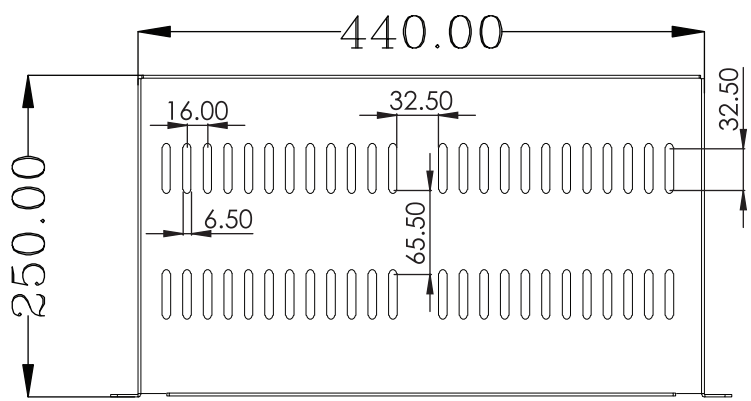

8 7 6 5 4 3 2 1

F
E
D
C
B
A

THIRD ANGLE PROJECTION

GENERAL NOTES

DIMENSIONS ARE IN MM - DO NOT SCALE
THIS DOCUMENT CONTAINS CONFIDENTIAL, PROPRIETARY INFORMATION THAT IS PROPERTY OF STARTECH.COM

PRODUCT ID	CABSHELFV1U
DESCRIPTION	1U Server Rack Shelf - Universal Vented Rack Mount Cantilever Tray for 19" Network Equipment Rack & Cabinet - Heavy Duty Steel - Weight Capacity 50lb/23kg - 10" Deep Shelf, Black
DO NOT SCALE	SHEET: 1 OF: 1
	UPLOAD DATE: 8/05/2021