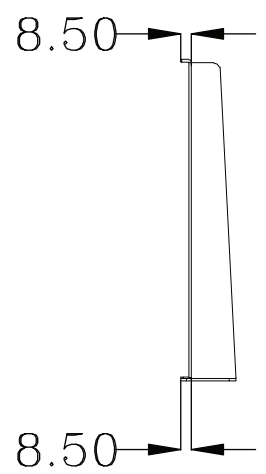

8 7 6 5 4 3 2 1

F
E
D
C
B
A

THIRD ANGLE PROJECTION

GENERAL NOTES

DIMENSIONS ARE IN MM - DO NOT SCALE
THIS DOCUMENT CONTAINS CONFIDENTIAL, PROPRIETARY INFORMATION THAT IS PROPERTY OF STARTECH.COM

PRODUCT ID	CABSHELFV1U
DESCRIPTION	1U Server Rack Shelf - Universal Vented Rack Mount Cantilever Tray for 19" Network Equipment Rack & Cabinet - Heavy Duty Steel - Weight Capacity 50lb/23kg - 10" Deep Shelf, Black
DO NOT SCALE	SHEET: 1 OF: 1
	UPLOAD DATE: 8/05/2021

8 7 6 5 4 3 2 1