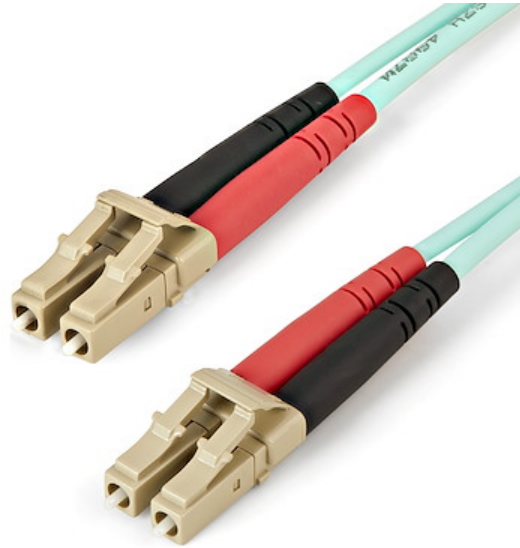

Aqua OM4 Duplex Multimode Fiber Optic Cable - 100 Gb - 50/125 - LSZH - LC/LC - 1 m

**Product ID:** 450FBLCLC1

This fiber optic cable lets you connect 40GBase-SR4, 100GBase-SR10, SFP+ and QSFP+ transceivers in 40 and 100 Gigabit networks. The OM4 cable supports Vertical Cavity Surface Emitting Laser (VCSEL) and LED light sources and is backward compatible with your existing 50/125 equipment.

This Aqua OM4 duplex multimode fiber cable is housed in a LSZH (Low-Smoke, Zero-Halogen) flame retardant jacket, to ensure minimal smoke, toxicity and corrosion when exposed to high sources of heat, in the event of a fire. It's ideal for use in industrial settings, central offices and schools, as well as residential settings where building codes are a consideration.

Each OM4 fiber cable is individually tested and certified to be within acceptable optical insertion loss limits for guaranteed compatibility and 100% reliability.

The 450FBLCLC1 from StarTech.com is backed by a lifetime warranty.