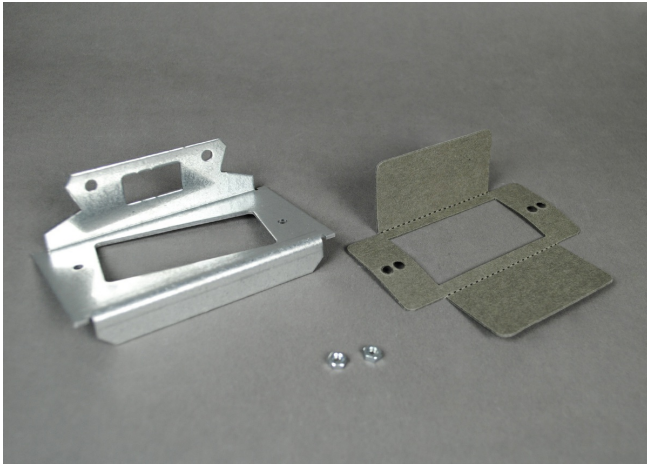

Wiremold
RFB6 Series Internal GFI or Decorator Style Receptacle Opening Bracket
Part No. RFB6GFI

Resource RFB® Series of Floor Boxes are versatile recessed activation solutions that provide power, communication and/or audio/video services to open space areas, or directly to workstations. Resource RFB Series Floor Boxes are available in two- to six-gang models with a variety of aesthetic cover options including colors and profiles available. Resource RFB Series Floor Boxes have many applications, including schools, financial institutions, commercial office buildings, hospitality and residences.

Features & Benefits

Accepts standard GFCI and Decorator Style Receptacles, Communication or Audio/Video Devices. NOTE: For use with RFB4E, RFB6, RFB6E Series Floor Boxes.

Specifications

General Info

Product Line	Wiremold	UPC Number	786564059936
Country Of Origin	United States	Construction	Unassembled
Application Sector	Commercial	Standard	cULus Listed Metallic Outlet Boxes: File E2961 Guide QCIT, Meets Article 314.27(C) of NEC.
Type	Floor Box		