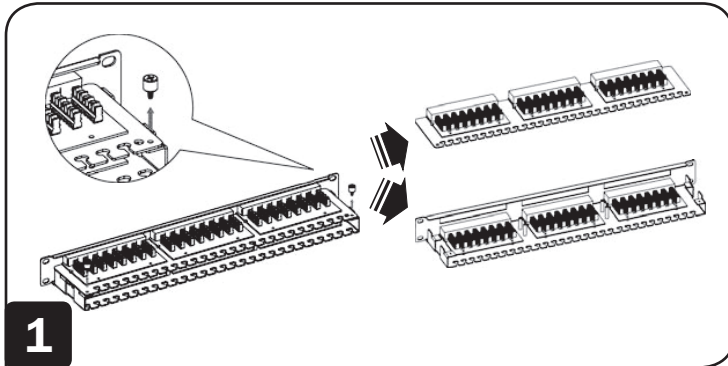

Installation Instructions

N052-048-1U

Cat5e UTP High-Density 48 Port Patch Panel

Tripp Lite has a policy of continuous improvement. Specifications are subject to change without notice.

1111 W. 35th Street, Chicago, IL 60609 USA • www.triplite.com/support