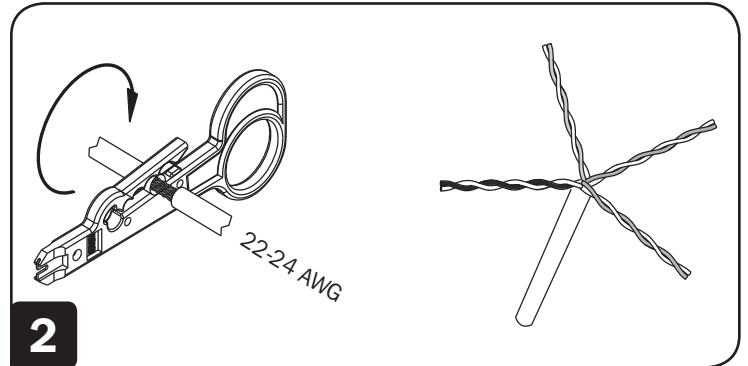

Installation Instructions

N052-048-1U

Cat5e UTP High-Density 48 Port Patch Panel

Tripp Lite has a policy of continuous improvement. Specifications are subject to change without notice.

1111 W. 35th Street, Chicago, IL 60609 USA • www.triplite.com/support