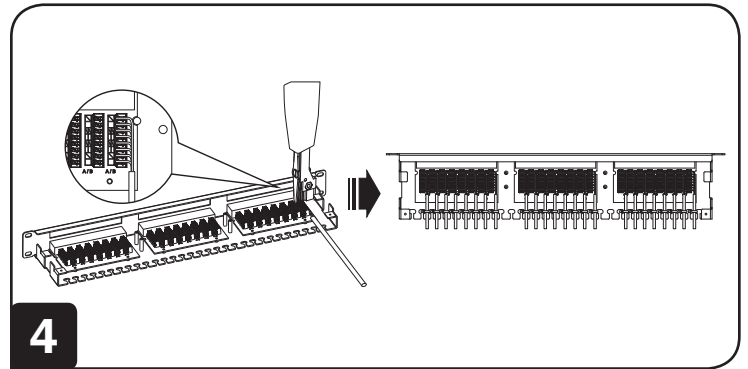

Installation Instructions

N052-048-1U

Cat5e UTP High-Density 48 Port Patch Panel

Tripp Lite has a policy of continuous improvement. Specifications are subject to change without notice.

1111 W. 35th Street, Chicago, IL 60609 USA • www.triplite.com/support