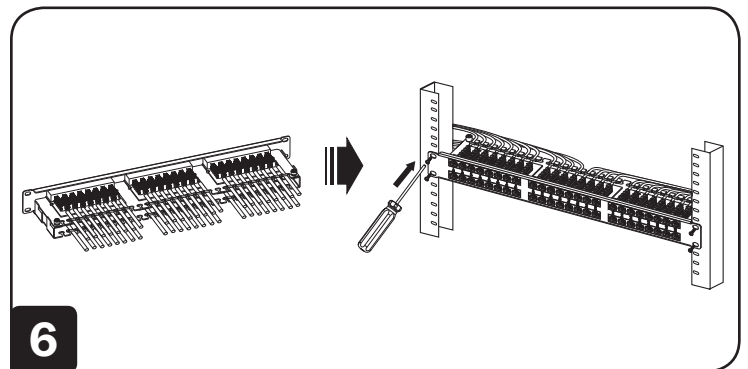

Installation Instructions

N052-048-1U

Cat5e UTP High-Density 48 Port Patch Panel

Tripp Lite has a policy of continuous improvement. Specifications are subject to change without notice.

1111 W. 35th Street, Chicago, IL 60609 USA • www.triplite.com/support