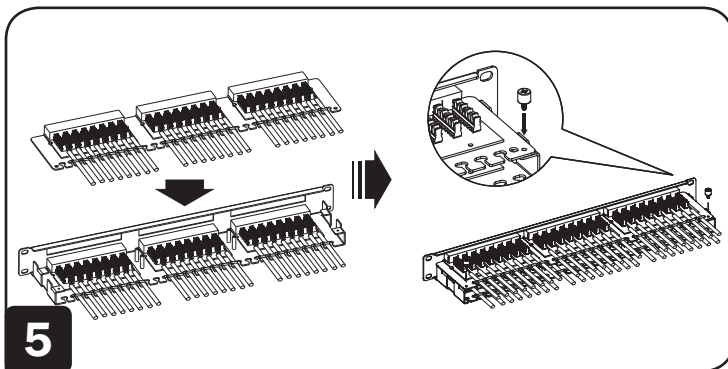

Installation Instructions

N052-048-1U

Cat5e UTP High-Density 48 Port Patch Panel

Tripp Lite has a policy of continuous improvement. Specifications are subject to change without notice.

1111 W. 35th Street, Chicago, IL 60609 USA • www.triplite.com/support