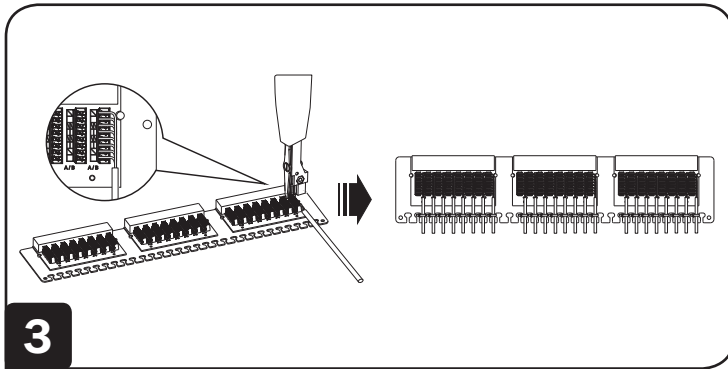

Installation Instructions

N052-048-1U

Cat5e UTP High-Density 48 Port Patch Panel

Tripp Lite has a policy of continuous improvement. Specifications are subject to change without notice.

1111 W. 35th Street, Chicago, IL 60609 USA • www.triplite.com/support