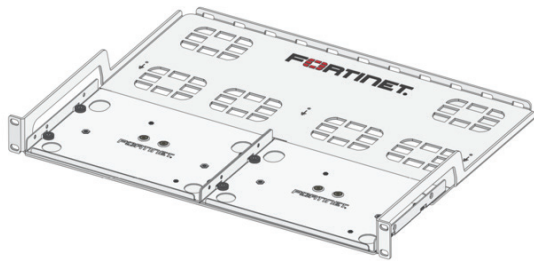

MOUNTING KITS

SP-RACKTRAY-02

The Fortinet Rack Mount Tray is designed to allow you to rack mount Fortinet devices that are less than 1U wide. Supported devices are installed either directly onto the tray, or using the provided adapter bracket, and are held down with built-in magnets and, optionally, with the provided screws.