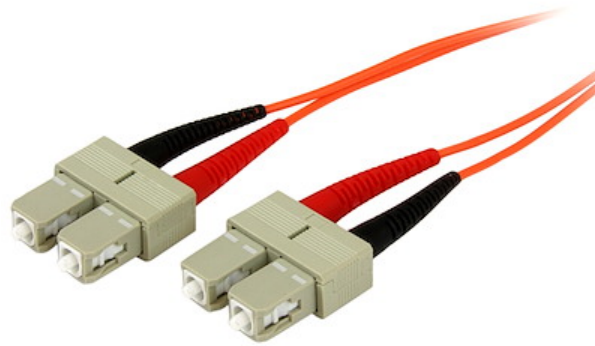

Fiber Optic Cable - Multimode Duplex 50/125 - OFNP Plenum - SC/SC - 2 m

Product ID: 50FIBPSCSC2

The 50FIBPSCSC2 2m SC to SC Plenum Fiber Cable features 50/125 micron fiber for high-speed, high bandwidth data transmissions over Gigabit Ethernet and Fiber Channel networks, with support for duplex multimode applications.

The OFNP Plenum rating is ideal for installation in air plenums, ducts, walls, conduit, ceilings, etc. where CMP fire rating is required.

Each Duplex 50/125 (OM2) Multimode Fiber Patch Cable is individually tested and certified to be within acceptable optical insertion loss limits for guaranteed compatibility and 100% reliability, and is backed by our lifetime warranty.

Certifications, Reports and Compatibility

Applications

- Can be used in air ducts and plenums where CMP fire rating is required
- Use in Gigabit Ethernet and Fiber Channel applications
- Ideal solution for data applications requiring high speed data transmission
- Broadband systems
- Telecommunication/Data communication

Features

- 2x SC MM male connectors

- OFNP Plenum Fire Rating
- OM2 (50/125) 500MHz multimode fiber
- Attenuation loss meets or exceeds industry standards
- Molded connectors

Hardware

Warranty	Lifetime
Fire Rating	OFNP Plenum Rated
Fiber Size	50/125