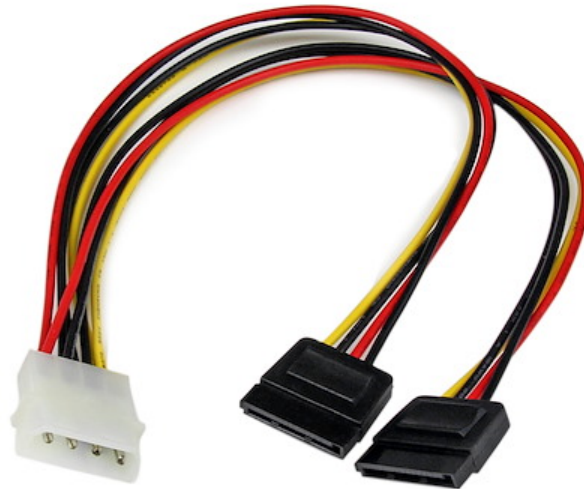

## 12in LP4 to 2x SATA Power Y Cable Adapter

**Product ID:** PYO2LP4SATA

This 12in LP4 to SATA Power Y Cable Adapter features two Serial ATA power (female) connectors and one LP4 male connection - a reliable solution that lets you power two SATA drives using a single LP4 connection to the computer power supply.

This durable LP4/SATA Y cable adapter is 1ft in length, giving you enough cable slack to position drives as needed within the computer case while saving the cost and hassle of upgrading a power supply for compatibility with Serial ATA drives.

Expertly designed and constructed of top quality materials, the LP4/SATA Power cable is backed by StarTech.com's Lifetime Warranty.

### Hardware

Warranty	Lifetime
Cable Jacket Material	PVC - Polyvinyl Chloride

---

**Connector(s)**

Connector A	LP4 (4 pin; Large Drive Power)
Connector B	SATA Power (15 pin)

---

**Physical Characteristics**