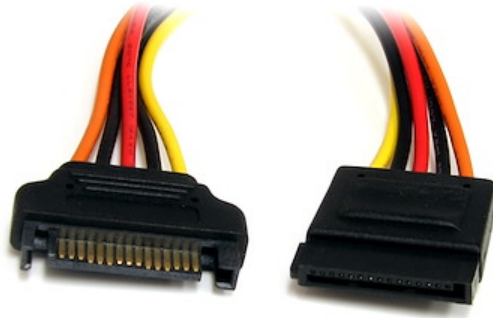

## 12in 15 pin SATA Power Extension Cable

**Product ID:** SATAPOWEXT12

The SATAPOWEXT12 SATA Power Extension Cable (15-pin, 12-inch) enables you to extend the reach between internal SATA power and drive connections by up to 12 inches.

The extension cable helps to simplify drive installation by overcoming typical connection limitations and reduces the risk of damage to the drive or motherboard SATA connectors by eliminating the need to strain or stretch the cable in order to make the necessary connection.

### Features

- Male to Female (15-pin) SATA Power Connectors
  - Offers 12" in cable length
-

### What's in the Box

Included in Package	12in 15 pin SATA Power Extension Cable
---------------------	--

---

***\*Product appearance and specifications are subject to change without notice.***