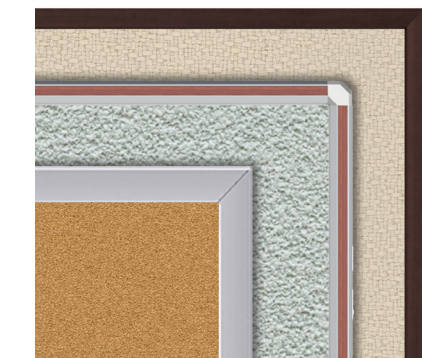

Aesthetics

Available in both standard and custom sizes with multiple frame profiles and finishes. Create a canvas for your ideas.