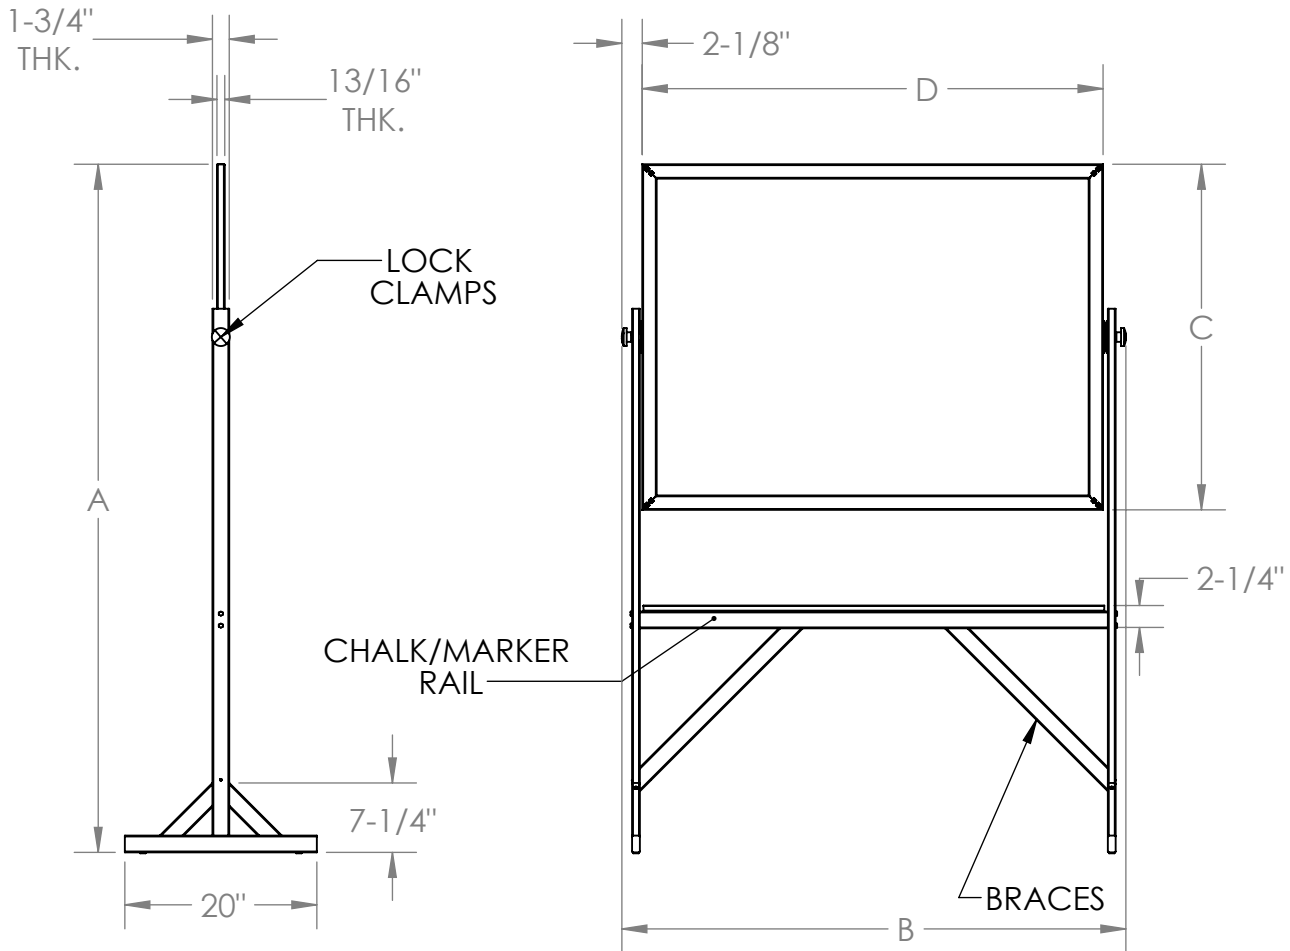

REVERSIBLE BOARDS

WOOD FRAMED

MATERIALS:

- Framework: Clear-coated oak
- Board Surfaces: 1/8" whiteboard, 1/8" chalkboard, and natural cork

FEATURES:

- Available in two board sizes: 36"H X 48"W and 48"H X 72"W
- Board surface combinations available: whiteboard / whiteboard, whiteboard / tackboard, tackboard / tackboard, whiteboard / chalkboard.

NOTES:

- Framing permanently attached to board surface.
- Strong steel lock clamps adjust to secure the board in place.
- Each unit includes a full chalk/marker tray and reinforced bracing for reduced swaying.
- All board surfaces are non-magnetic.
- Casters are optional.
- Indoor use only.

ITEM #	A	B	C	D
RKK34, RMK34, RMM34, RMC34-G, RMC34-B	71-3/4"	52-1/2"	36"	48"
RKK46, RMK46, RMM46, RMC46-G, RMC46-B	77-3/4"	76-1/2"	48"	72"