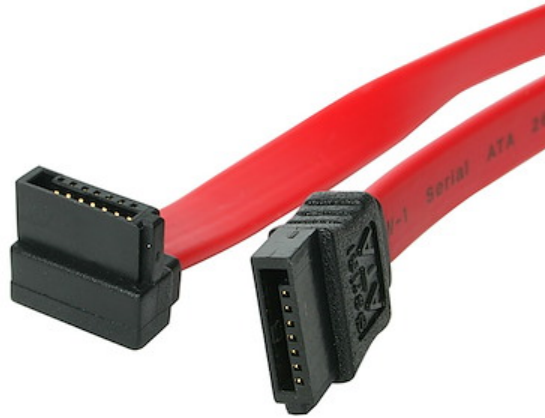

6in SATA to Right Angle SATA Serial ATA Cable

Product ID: SATA6RA1

The SATA6RA1 Right Angle (90-degree) SATA Cable features a standard (straight) SATA receptacle as well as a right-angled SATA receptacle, providing a simple 6-inch connection to a Serial ATA drive, with full SATA 3.0 bandwidth support of up to 6Gbps when used with SATA 3.0 compliant drives.

The right-angled SATA connection enables you to plug in your Serial ATA hard drive in hard to reach areas or tight spaces, while the low profile and flexible design of the cable improves airflow and reduces clutter in your computer case, helping to keep the case clean and cool.

Constructed of only top quality materials and designed for optimum performance and reliability this 6" SATA cable is backed by our lifetime warranty.

As an alternative, StarTech.com also offers an 6in Left Angle SATA cable (SATA6LA1), which provides the same simple installation as this right angled SATA cable, but allows the cable to connect to the SATA drive from the opposite direction.

Connector(s)

Connector A	SATA (7 pin, Data)
Connector B	SATA (7 pin, Data)

Physical Characteristics

Color	Red
Connector Style	Straight to Right Angle
Wire Gauge	26 AWG (0.404 mm)
Cable Length	6.0 in [15.2 cm]
Product Length	6.0 in [15.2 cm]
Product Width	0.6 in [15.0 mm]
Product Height	0.6 in [15.0 mm]
Weight of Product	0.2 oz [6.0 g]