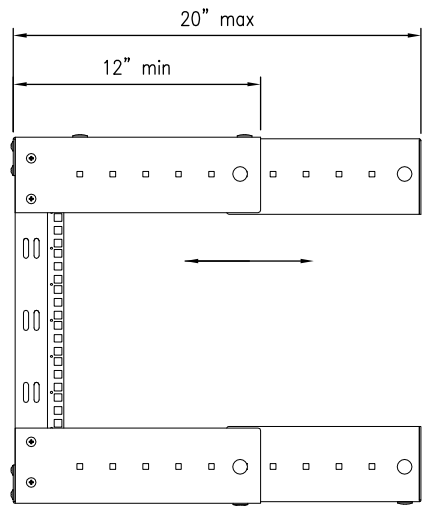

8 7 6 5 4 3 2 1

F
E
D
C
B
A

Top View

Front View

Side View

Rear View

THIRD ANGLE PROJECTION

GENERAL NOTES

DIMENSIONS ARE IN MM - DO NOT SCALE
THIS DOCUMENT CONTAINS CONFIDENTIAL, PROPRIETARY INFORMATION THAT IS PROPERTY OF STARTECH.COM

PRODUCT ID	RK812WALLOA		
DESCRIPTION	8U 19" Wall Mount Network Rack - Adjustable Depth 12-20" 2 Post Open Frame Server Room Rack		
DO NOT SCALE	SHEET: 1 OF: 1	UPLOAD DATE: 5/25/2022	