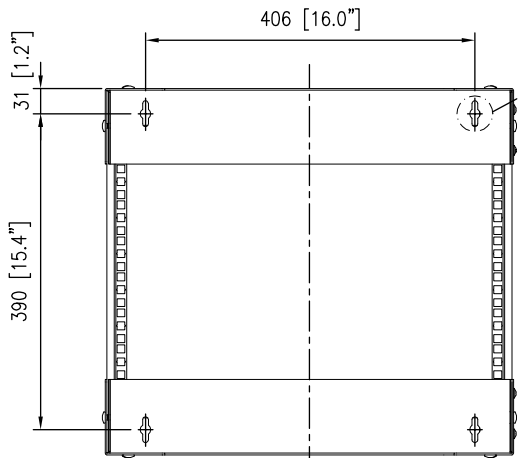

8 7 6 5 4 3 2 1

F
E
D
C
B
A

Top View

Front View

Side View

Rear View

THIRD ANGLE PROJECTION

GENERAL NOTES

DIMENSIONS ARE IN MM - DO NOT SCALE
THIS DOCUMENT CONTAINS CONFIDENTIAL, PROPRIETARY INFORMATION THAT IS PROPERTY OF STARTECH.COM

PRODUCT ID	RK812WALLOA		
DESCRIPTION	8U 19" Wall Mount Network Rack - Adjustable Depth 12-20" 2 Post Open Frame Server Room Rack		
DO NOT SCALE	SHEET: 1 OF: 1	UPLOAD DATE: 5/25/2022	