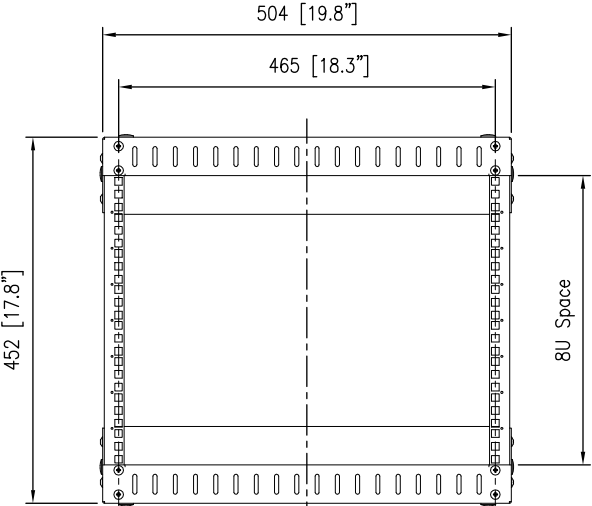

8 7 6 5 4 3 2 1

F
E
D
C
B
A

Top View

Front View

Side View

Rear View

THIRD ANGLE PROJECTION

GENERAL NOTES

DIMENSIONS ARE IN MM - DO NOT SCALE
THIS DOCUMENT CONTAINS CONFIDENTIAL, PROPRIETARY INFORMATION THAT IS PROPERTY OF STARTECH.COM

PRODUCT ID	RK812WALLOA		
DESCRIPTION	8U 19" Wall Mount Network Rack - Adjustable Depth 12-20" 2 Post Open Frame Server Room Rack		
DO NOT SCALE	SHEET: 1 OF: 1	UPLOAD DATE: 5/25/2022	