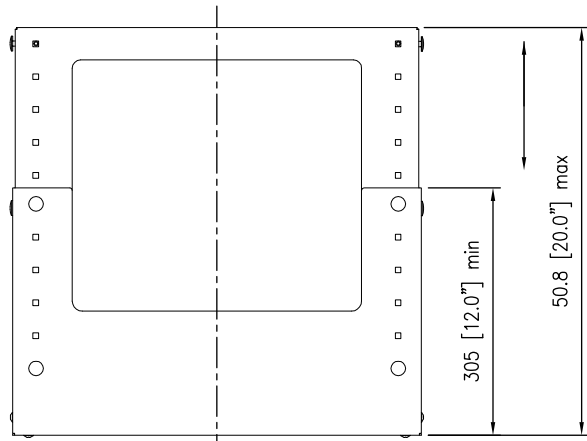

8 7 6 5 4 3 2 1

F
E
D
C
B
A

Top View

Front View

Side View

Rear View

THIRD ANGLE PROJECTION

GENERAL NOTES

DIMENSIONS ARE IN MM - DO NOT SCALE
THIS DOCUMENT CONTAINS CONFIDENTIAL, PROPRIETARY INFORMATION THAT IS PROPERTY OF STARTECH.COM

PRODUCT ID	RK812WALLOA		
DESCRIPTION	8U 19" Wall Mount Network Rack - Adjustable Depth 12-20" 2 Post Open Frame Server Room Rack		
DO NOT SCALE	SHEET: 1 OF: 1	UPLOAD DATE: 5/25/2022	