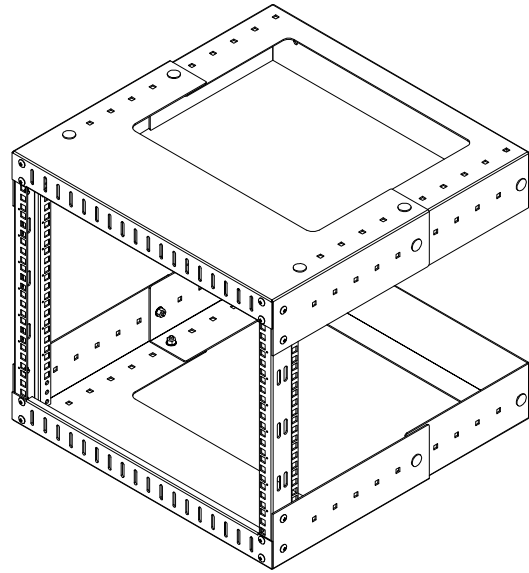

8 7 6 5 4 3 2 1

F
E
D
C
B
A

Top View

Front View

Side View

Rear View

THIRD ANGLE PROJECTION

GENERAL NOTES

DIMENSIONS ARE IN MM - DO NOT SCALE
THIS DOCUMENT CONTAINS CONFIDENTIAL, PROPRIETARY INFORMATION THAT IS PROPERTY OF STARTECH.COM

PRODUCT ID	RK812WALLOA		
DESCRIPTION	8U 19" Wall Mount Network Rack - Adjustable Depth 12-20" 2 Post Open Frame Server Room Rack		
DO NOT SCALE	SHEET: 1 OF: 1	UPLOAD DATE: 5/25/2022	