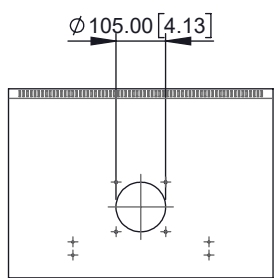

8 7 6 5 4 3 2 1

F  
E  
D  
C  
B  
A

THIRD ANGLE PROJECTION

**GENERAL NOTES**

DIMENSIONS ARE IN MM - DO NOT SCALE  
THIS DOCUMENT CONTAINS CONFIDENTIAL, PROPRIETARY INFORMATION THAT IS PROPERTY OF STARTECH.COM

PRODUCT ID	RK619WALL		
DESCRIPTION	6U 19in Wall Mount Server Rack Cabinet with Acrylic Door		
<b>DO NOT SCALE</b>	<b>SHEET: 1 OF: 1</b>	<b>UPLOAD DATE: 10/22/2020</b>	

8 7 6 5 4 3 2 1