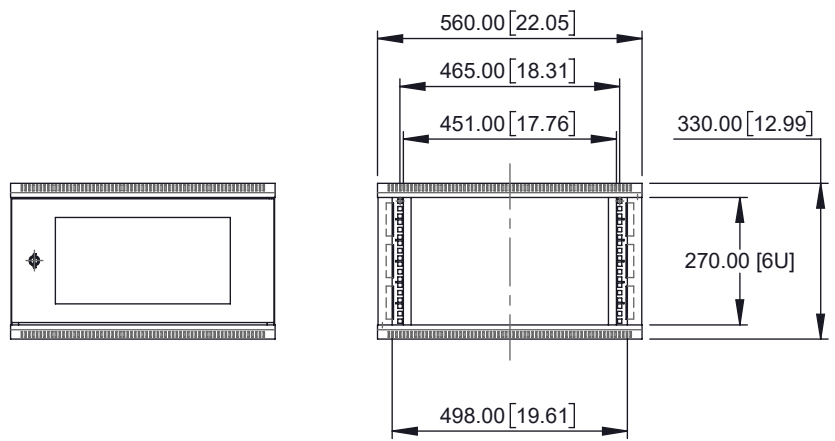

8 7 6 5 4 3 2 1

F  
E  
D  
C  
B  
A

THIRD ANGLE PROJECTION

**GENERAL NOTES**

DIMENSIONS ARE IN MM - DO NOT SCALE  
THIS DOCUMENT CONTAINS CONFIDENTIAL, PROPRIETARY INFORMATION THAT IS PROPERTY OF STARTECH.COM

PRODUCT ID	RK619WALL		
DESCRIPTION	6U 19in Wall Mount Server Rack Cabinet with Acrylic Door		
<b>DO NOT SCALE</b>	<b>SHEET: 1 OF: 1</b>	<b>UPLOAD DATE: 10/22/2020</b>	

8 7 6 5 4 3 2 1