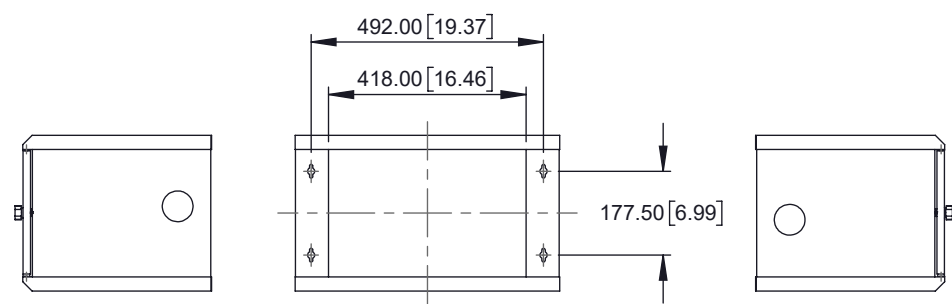

8 7 6 5 4 3 2 1

F  
E  
D  
C  
B  
A

THIRD ANGLE PROJECTION

**GENERAL NOTES**

DIMENSIONS ARE IN MM - DO NOT SCALE  
THIS DOCUMENT CONTAINS CONFIDENTIAL, PROPRIETARY INFORMATION THAT IS PROPERTY OF STARTECH.COM

PRODUCT ID	RK619WALL		
DESCRIPTION	6U 19in Wall Mount Server Rack Cabinet with Acrylic Door		
<b>DO NOT SCALE</b>	<b>SHEET: 1 OF: 1</b>	<b>UPLOAD DATE: 10/22/2020</b>	

8 7 6 5 4 3 2 1